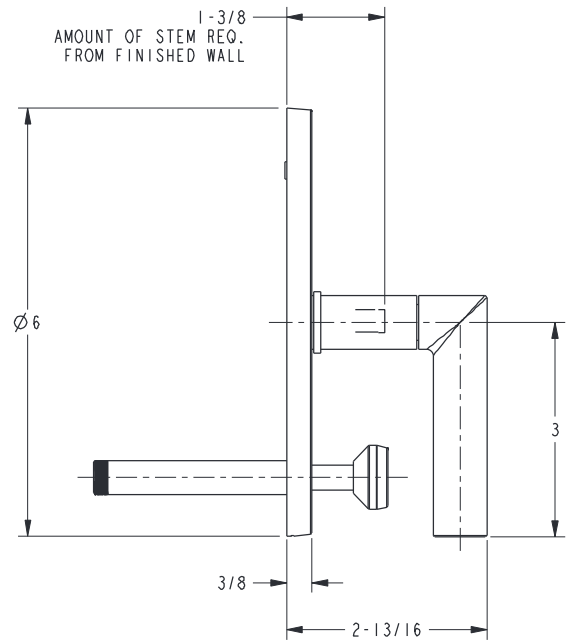

5-3102BP

PRODUCT DIMENSIONS *(Units are in inches)*

NOTES:

- 1. CUT STEM TO DIMENSION SHOWN.
- 2. CUT ALL-THREAD 3/4" SHORTER THAN STEM.

Pavani Tub and Shower Trim 5-3102BP