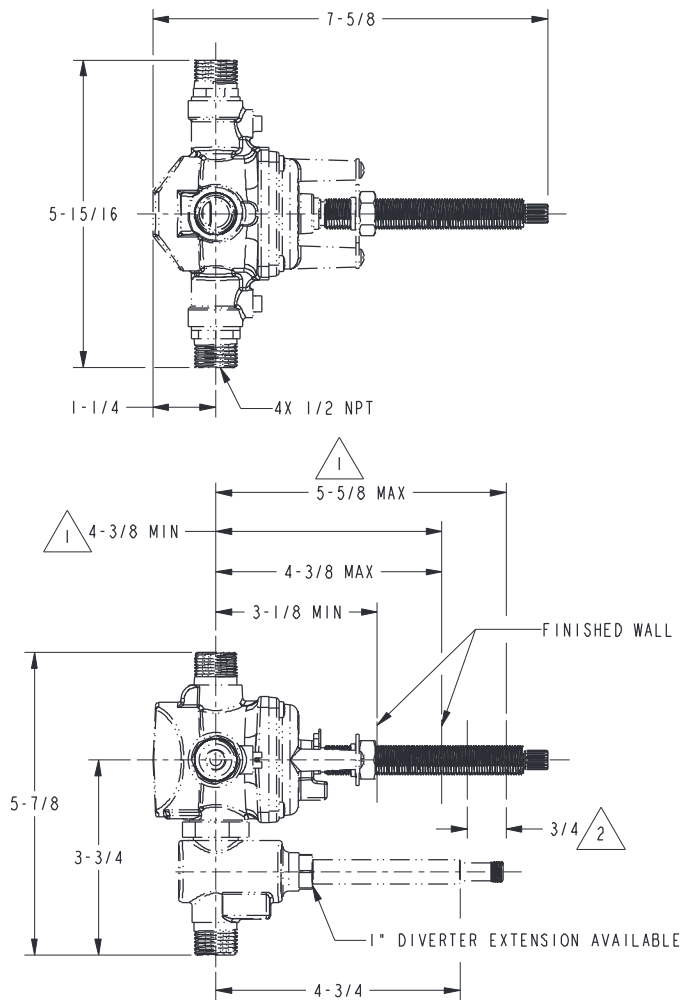

5-3102BP

PRODUCT DIMENSIONS *(Units are in inches)*

NOTES:

- 1. CUT STEM TO DIMENSION SHOWN.
- 2. CUT ALL-THREAD 3/4" SHORTER THAN STEM.

Pavani Tub and Shower Trim 5-3102BP