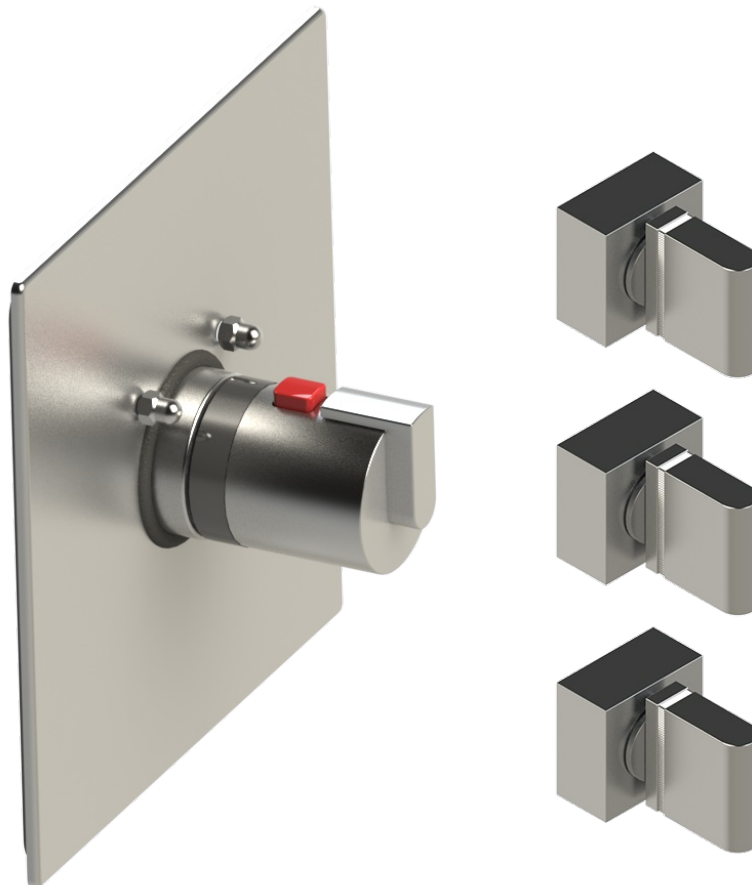

4NRTQCHCH Specifications

TEMPERATURE CONTROL VALVE WITH STOPS, TRIM ONLY

VOLUME CONTROL VALVE, TRIM ONLY