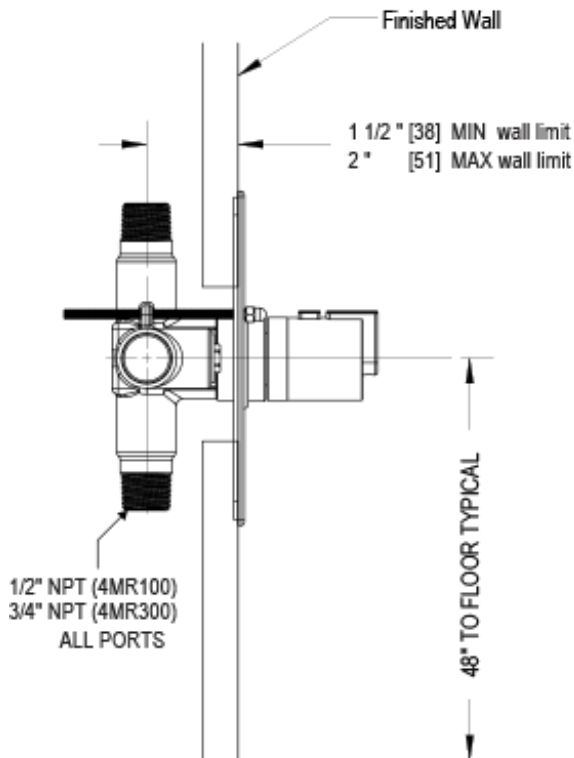

4NRTQCHCH Specifications

TEMPERATURE CONTROL VALVE WITH STOPS, TRIM ONLY

VOLUME CONTROL VALVE, TRIM ONLY