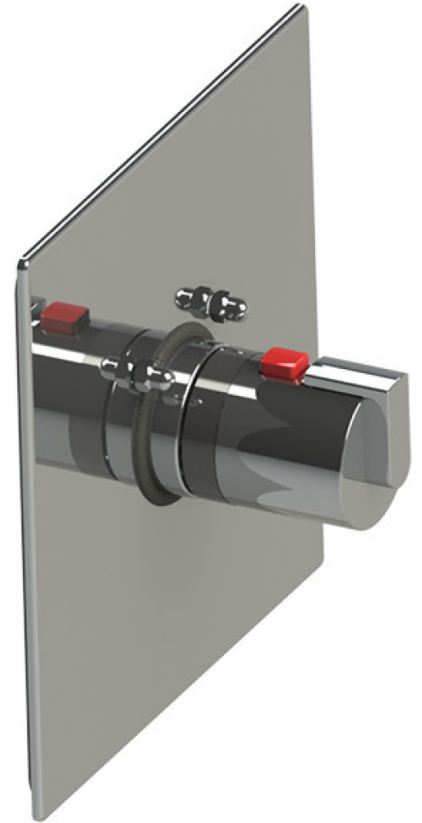

4NRTQCHCH Specifications

TEMPERATURE CONTROL VALVE WITH STOPS, TRIM ONLY

VOLUME CONTROL VALVE, TRIM ONLY