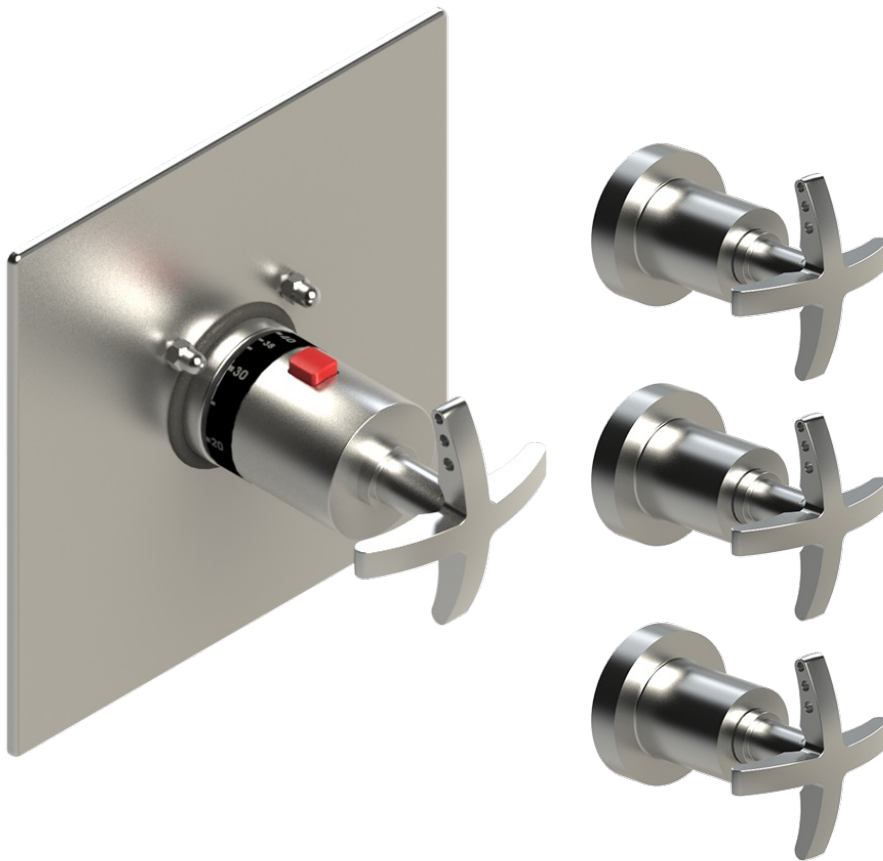

4NLACCHCH Specifications

VOLUME CONTROL VALVE TRIM ONLY