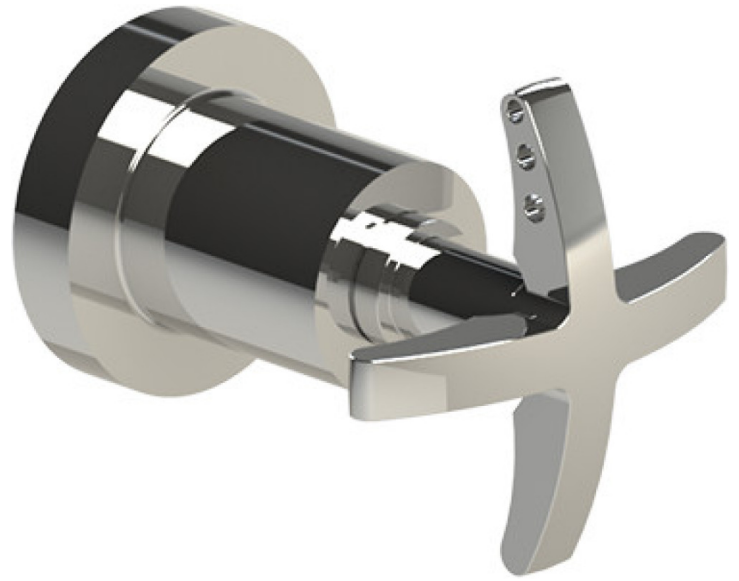

4NLACCHCH Specifications

VOLUME CONTROL VALVE TRIM ONLY