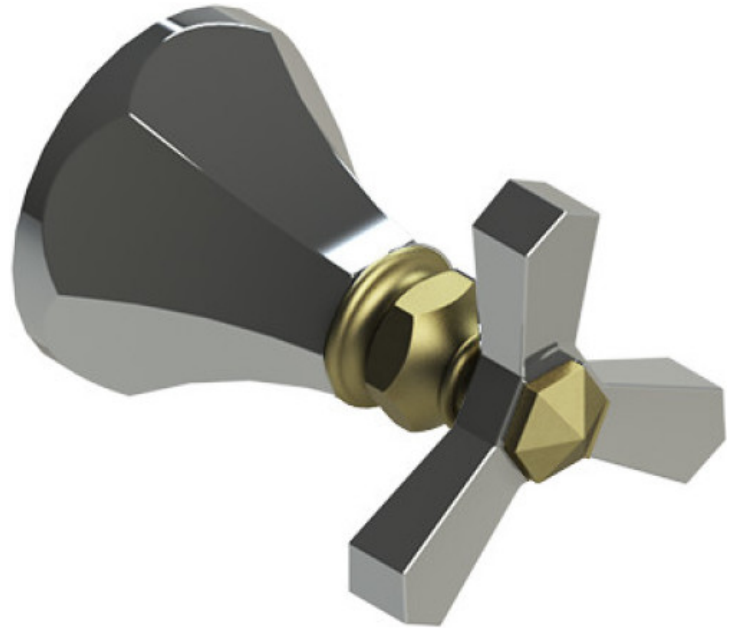

# 4NHXCCHABM Specifications

VOLUME CONTROL VALVE TRIM ONLY