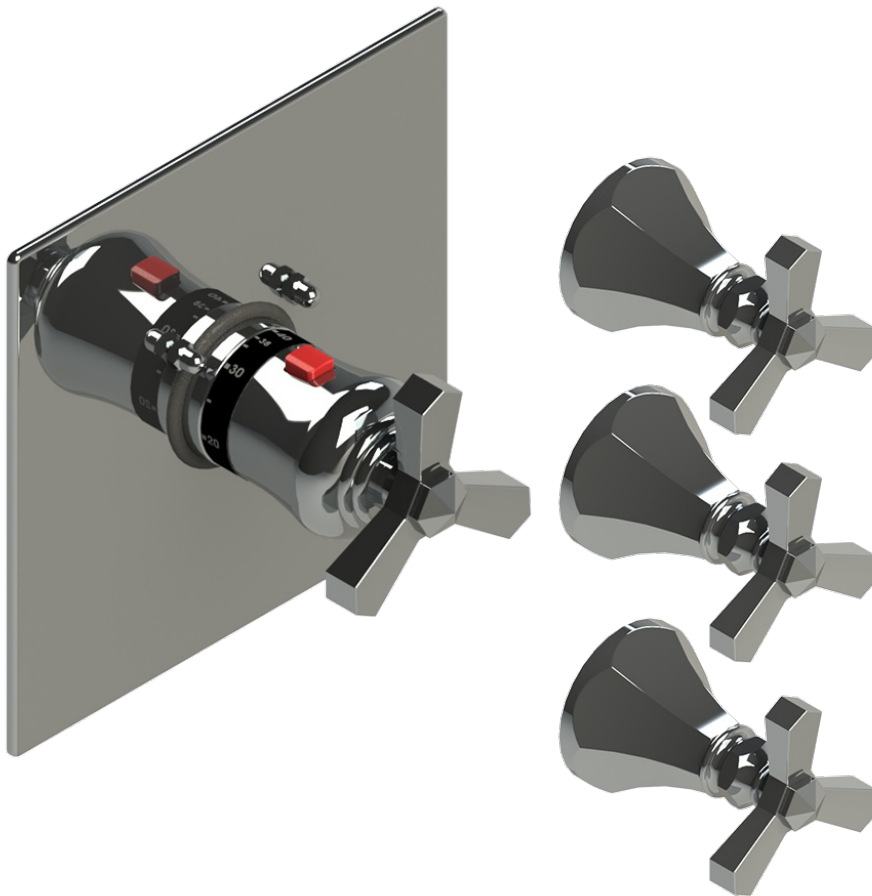

# 4NHXCCHABM Specifications

VOLUME CONTROL VALVE TRIM ONLY