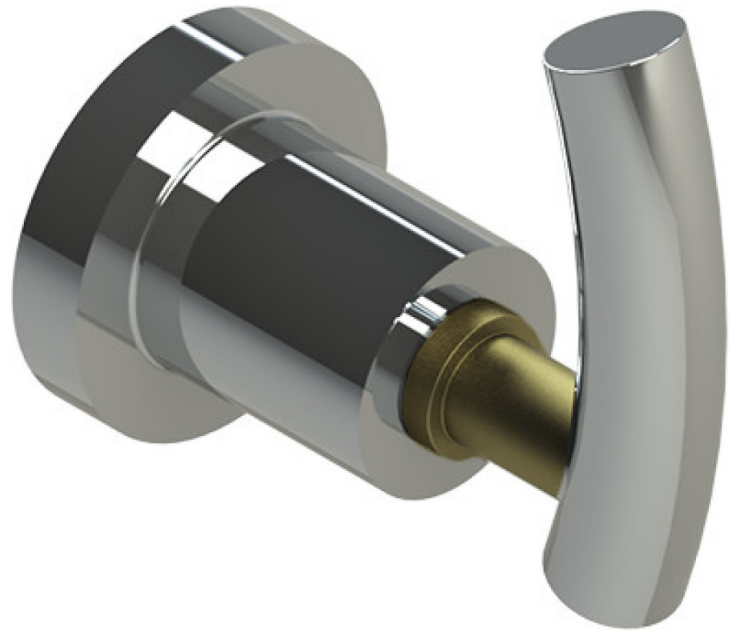

4NHOLCHABM Specifications

VOLUME CONTROL VALVE, TRIM ONLY