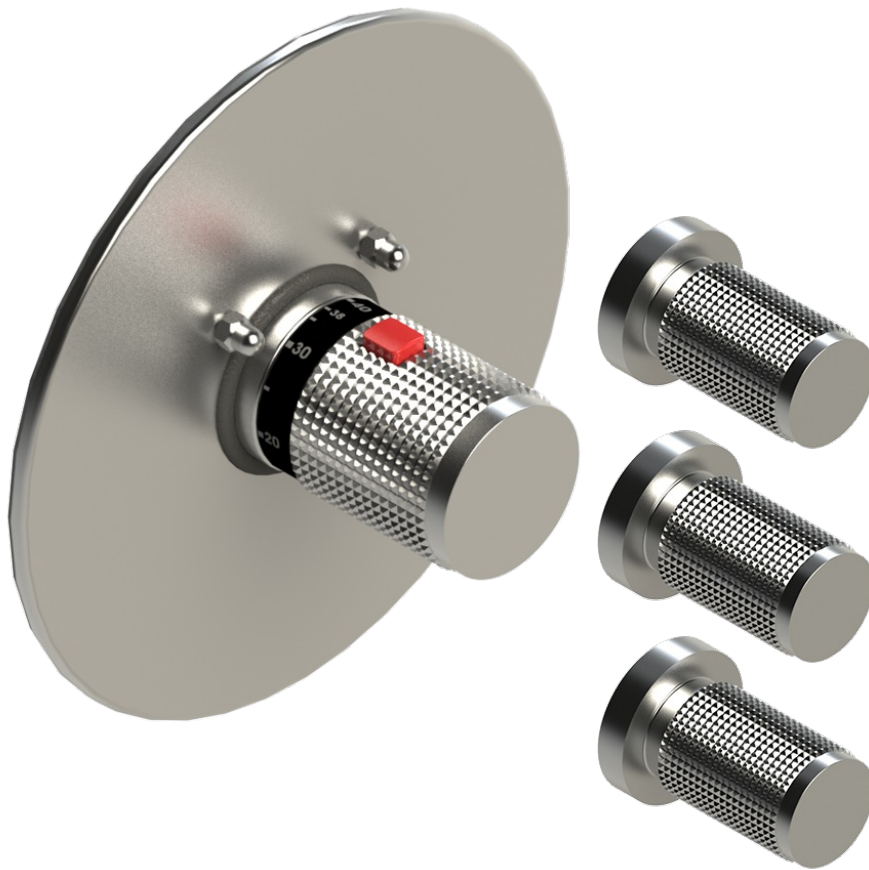

4NHOLCHABM Specifications

VOLUME CONTROL VALVE, TRIM ONLY