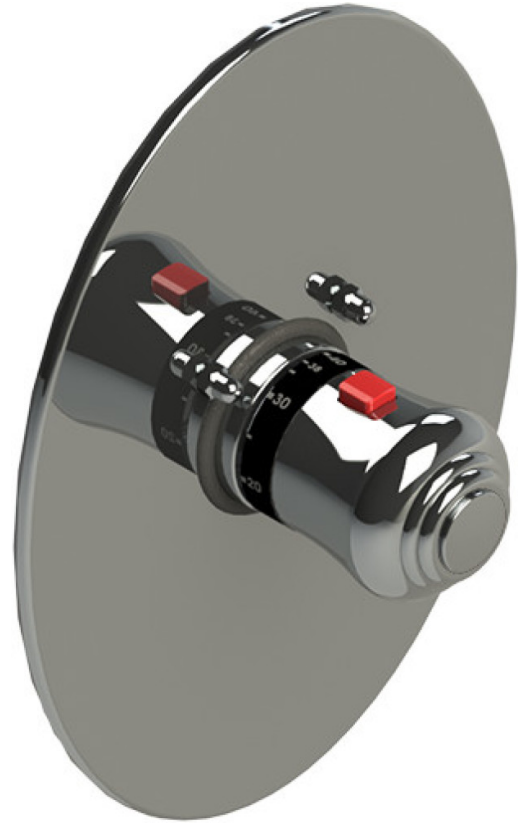

4NETLCHCH Specifications

TEMPERATURE CONTROL VALVE WITH STOPS TRIM ONLY

VOLUME CONTROL VALVE TRIM ONLY