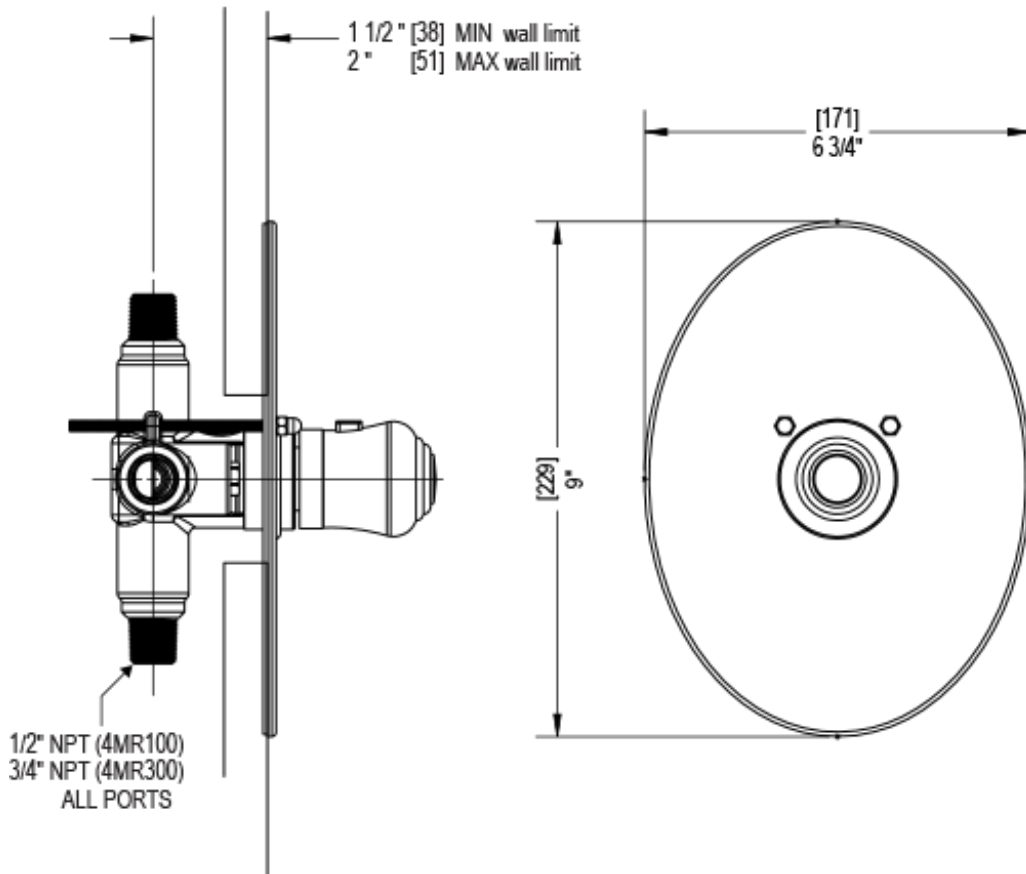

4NETLCHCH Specifications

TEMPERATURE CONTROL VALVE WITH STOPS TRIM ONLY

VOLUME CONTROL VALVE TRIM ONLY