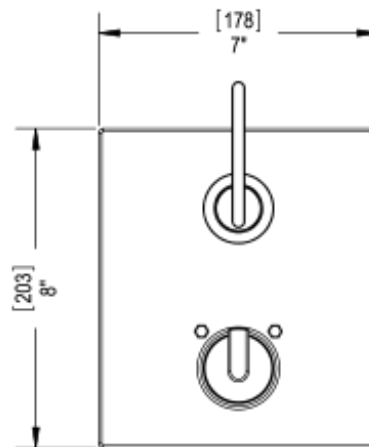

4LRTLCHABM Specifications

TEMPERATURE CONTROL VALVE WITH STOPS & VOLUME CONTROL, TRIM ONLY

VOLUME CONTROL VALVE, TRIM ONLY