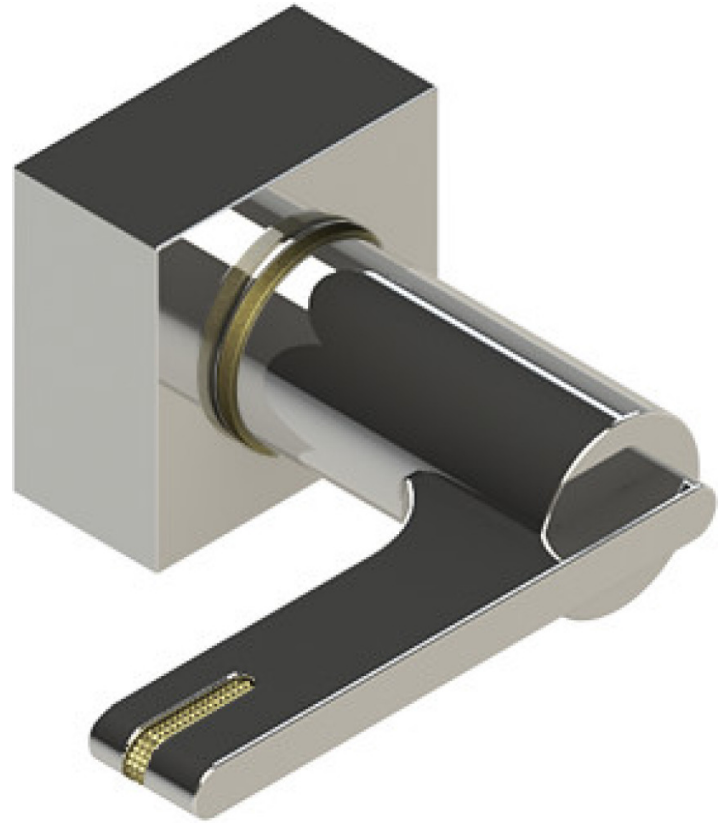

4LRTLCHABM Specifications

TEMPERATURE CONTROL VALVE WITH STOPS & VOLUME CONTROL, TRIM ONLY

VOLUME CONTROL VALVE, TRIM ONLY