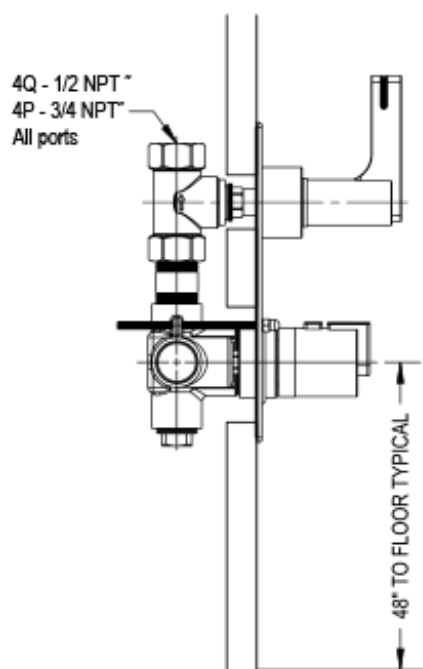

4LRTLCHABM Specifications

TEMPERATURE CONTROL VALVE WITH STOPS & VOLUME CONTROL, TRIM ONLY

VOLUME CONTROL VALVE, TRIM ONLY