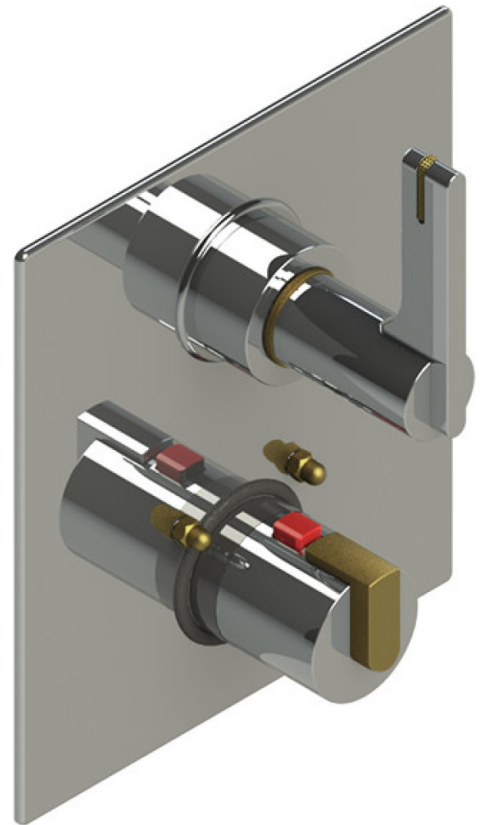

4LRTLCHABM Specifications

TEMPERATURE CONTROL VALVE WITH STOPS & VOLUME CONTROL, TRIM ONLY

VOLUME CONTROL VALVE, TRIM ONLY