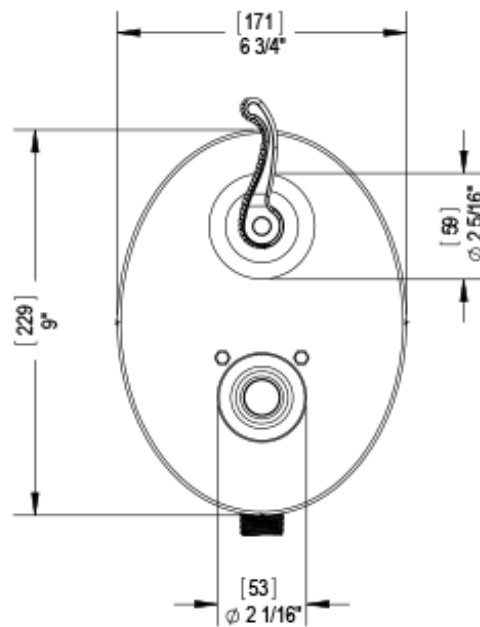

4LETLCHCH Specifications

TEMPERATURE CONTROL VALVE WITH STOPS & VOLUME CONTROL TRIM ONLY

Critical Dimensions

VOLUME CONTROL VALVE TRIM ONLY