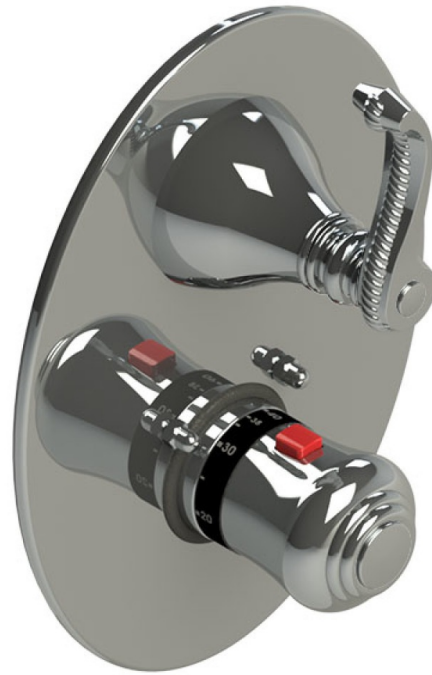

4LETLCHCH Specifications

TEMPERATURE CONTROL VALVE WITH STOPS & VOLUME CONTROL TRIM ONLY

Critical Dimensions

VOLUME CONTROL VALVE TRIM ONLY