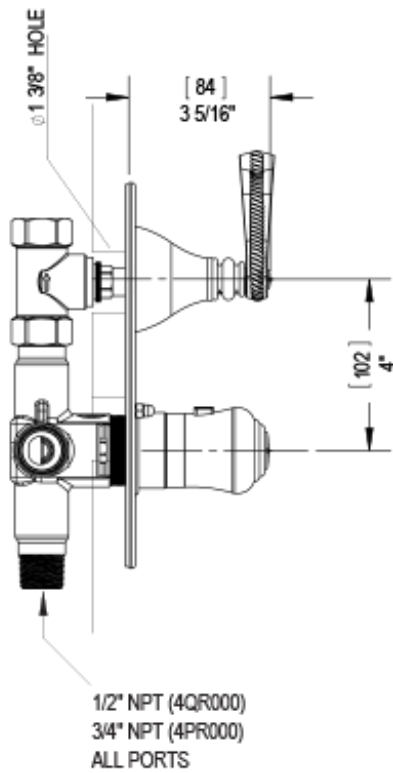

4LETLCHCH Specifications

TEMPERATURE CONTROL VALVE WITH STOPS & VOLUME CONTROL TRIM ONLY

Critical Dimensions

VOLUME CONTROL VALVE TRIM ONLY