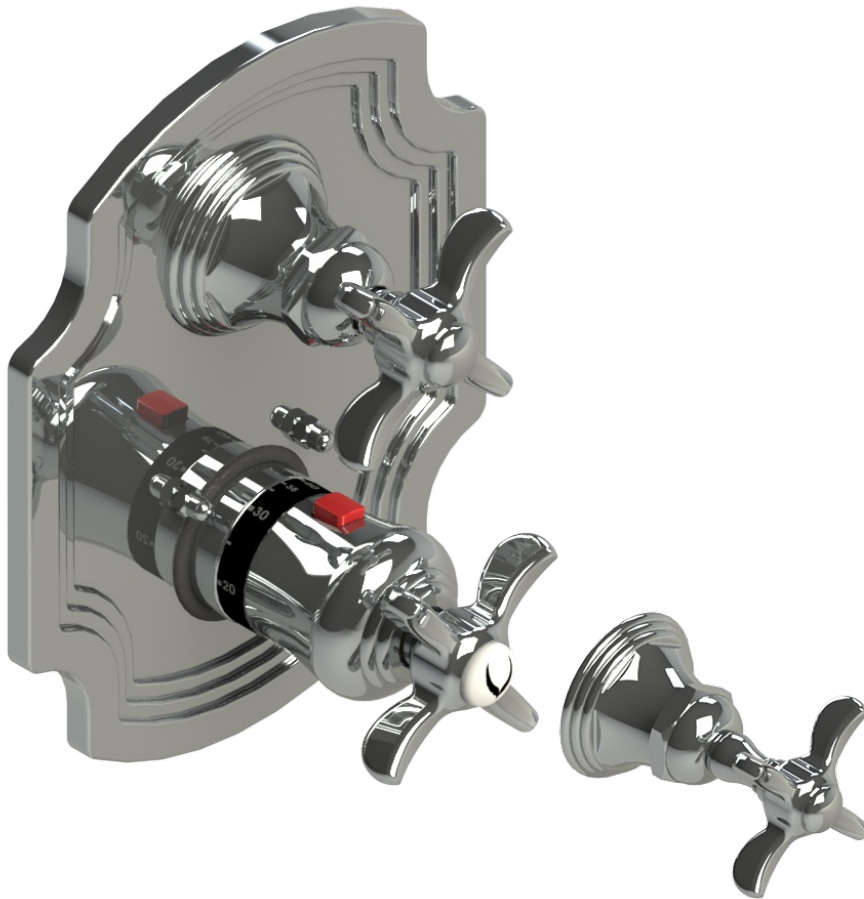

4LRVCCHABM Specifications

TEMPERATURE CONTROL VALVE WITH STOPS & VOLUME CONTROL, TRIM ONLY

VOLUME CONTROL VALVE TRIM ONLY