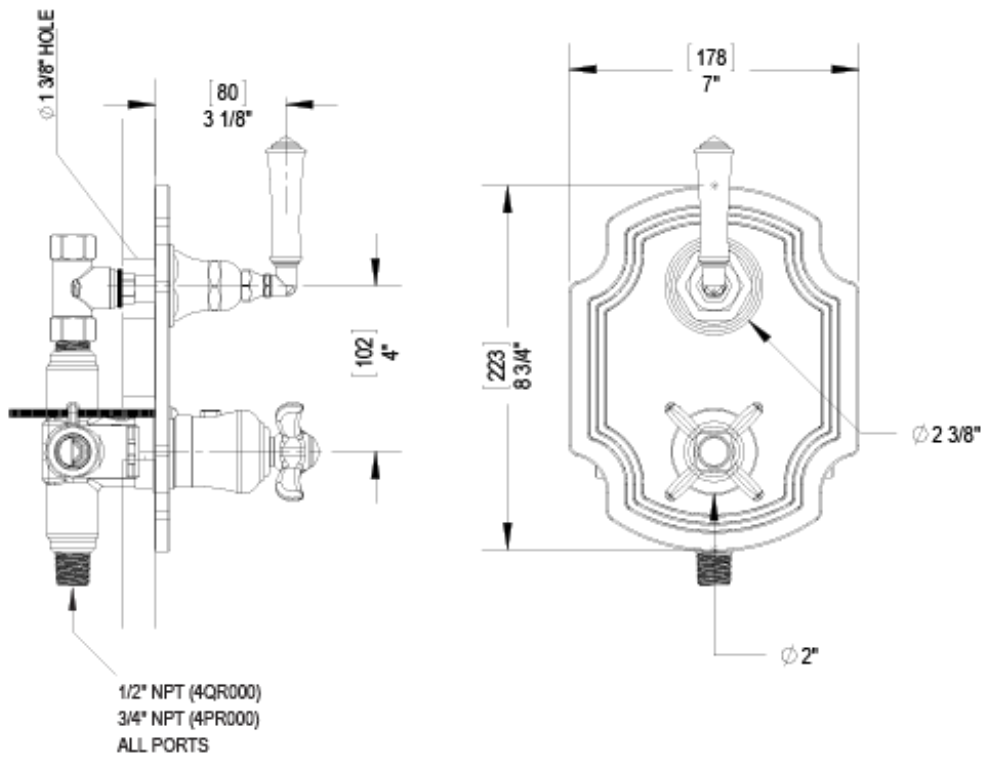

4LRVCCHABM Specifications

TEMPERATURE CONTROL VALVE WITH STOPS & VOLUME CONTROL, TRIM ONLY

VOLUME CONTROL VALVE TRIM ONLY