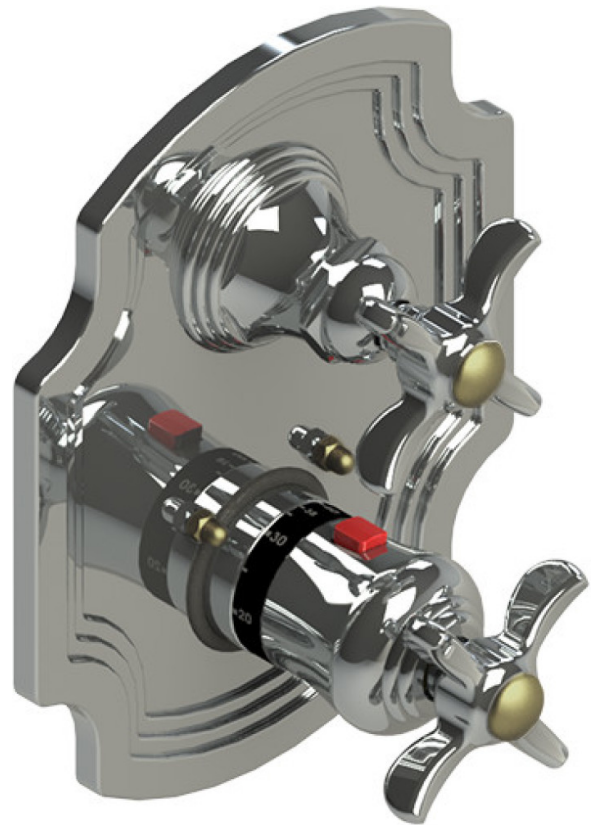

4LRVCCHABM Specifications

TEMPERATURE CONTROL VALVE WITH STOPS & VOLUME CONTROL, TRIM ONLY

VOLUME CONTROL VALVE TRIM ONLY