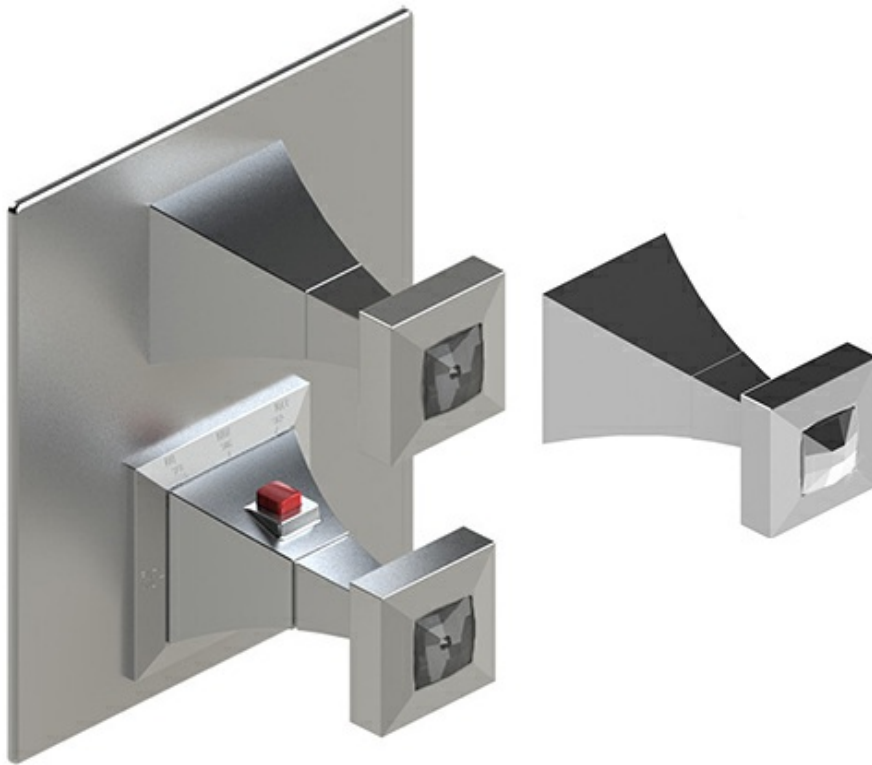

4LICQCHCL Specifications

TEMPERATURE CONTROL VALVE WITH STOPS & VOLUME CONTROL TRIM ONLY

VOLUME CONTROL VALVE TRIM ONLY