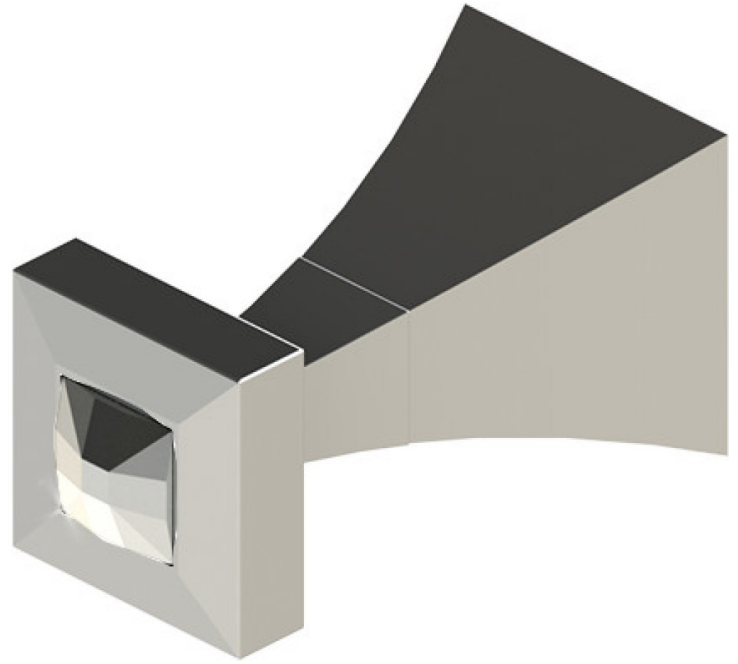

4LICQCHCL Specifications

TEMPERATURE CONTROL VALVE WITH STOPS & VOLUME CONTROL TRIM ONLY

VOLUME CONTROL VALVE TRIM ONLY