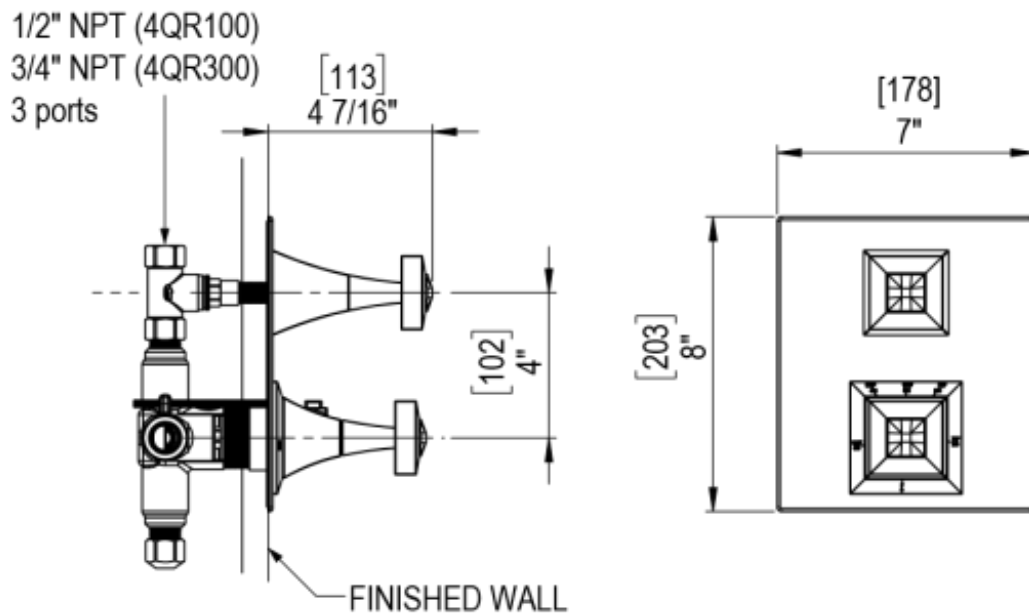

4LICQCHCL Specifications

TEMPERATURE CONTROL VALVE WITH STOPS & VOLUME CONTROL TRIM ONLY

VOLUME CONTROL VALVE TRIM ONLY