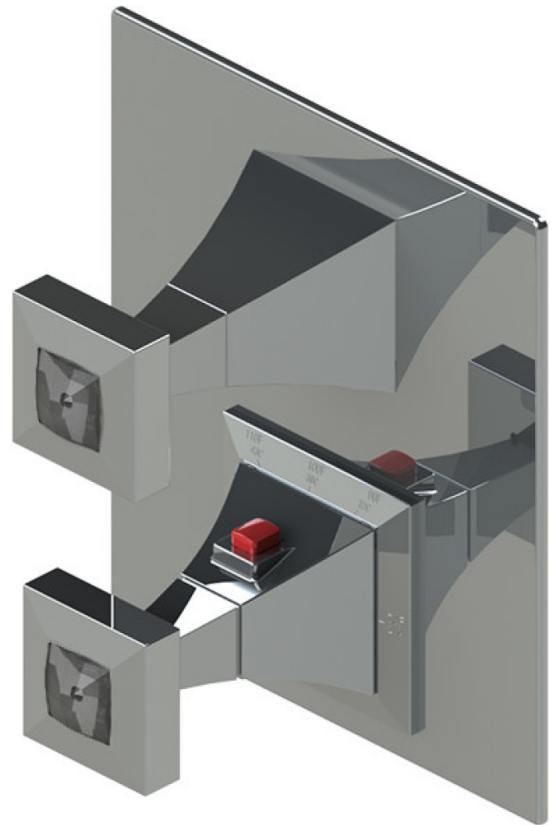

4LICQCHCL Specifications

TEMPERATURE CONTROL VALVE WITH STOPS & VOLUME CONTROL TRIM ONLY

VOLUME CONTROL VALVE TRIM ONLY