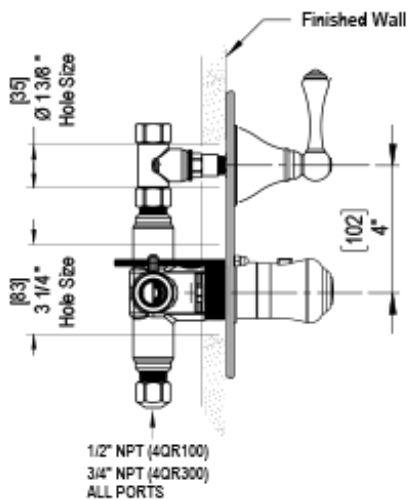

# 4LFMCCHABM Specifications

TEMPERATURE CONTROL VALVE WITH STOPS & VOLUME CONTROL TRIM ONLY

VOLUME CONTROL VALVE TRIM ONLY