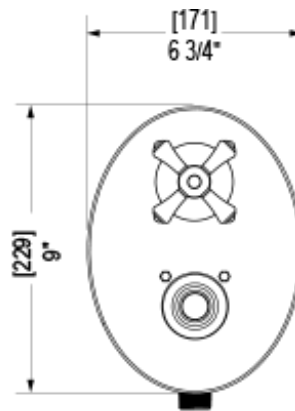

# 4LFMCCHABM Specifications

TEMPERATURE CONTROL VALVE WITH STOPS & VOLUME CONTROL TRIM ONLY

VOLUME CONTROL VALVE TRIM ONLY