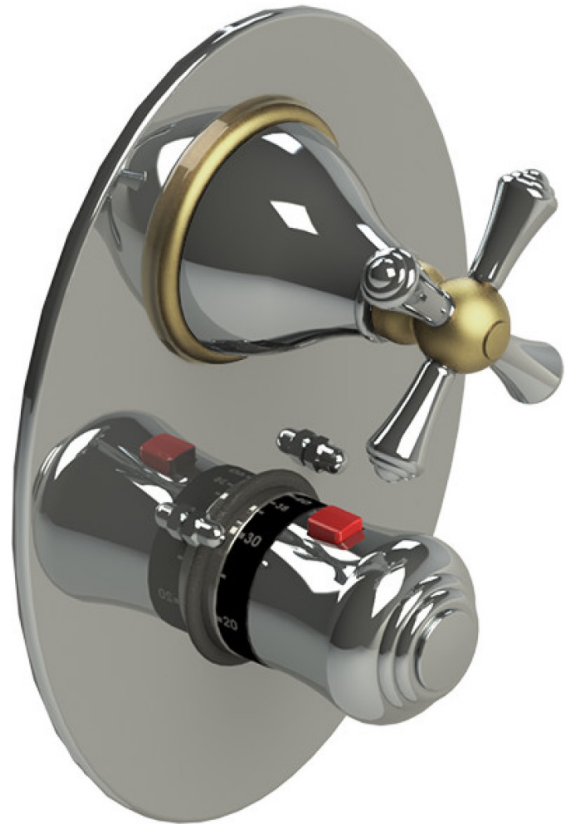

# 4LFMCCHABM Specifications

TEMPERATURE CONTROL VALVE WITH STOPS & VOLUME CONTROL TRIM ONLY

VOLUME CONTROL VALVE TRIM ONLY