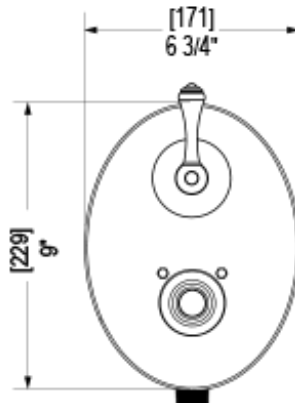

# 4LFMCCHABM Specifications

TEMPERATURE CONTROL VALVE WITH STOPS & VOLUME CONTROL TRIM ONLY

VOLUME CONTROL VALVE TRIM ONLY