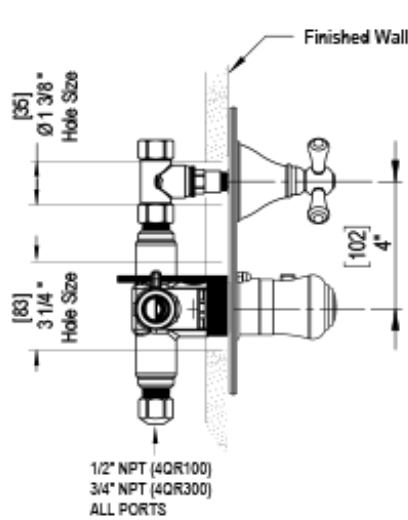

# 4LFMCCHABM Specifications

TEMPERATURE CONTROL VALVE WITH STOPS & VOLUME CONTROL TRIM ONLY

VOLUME CONTROL VALVE TRIM ONLY