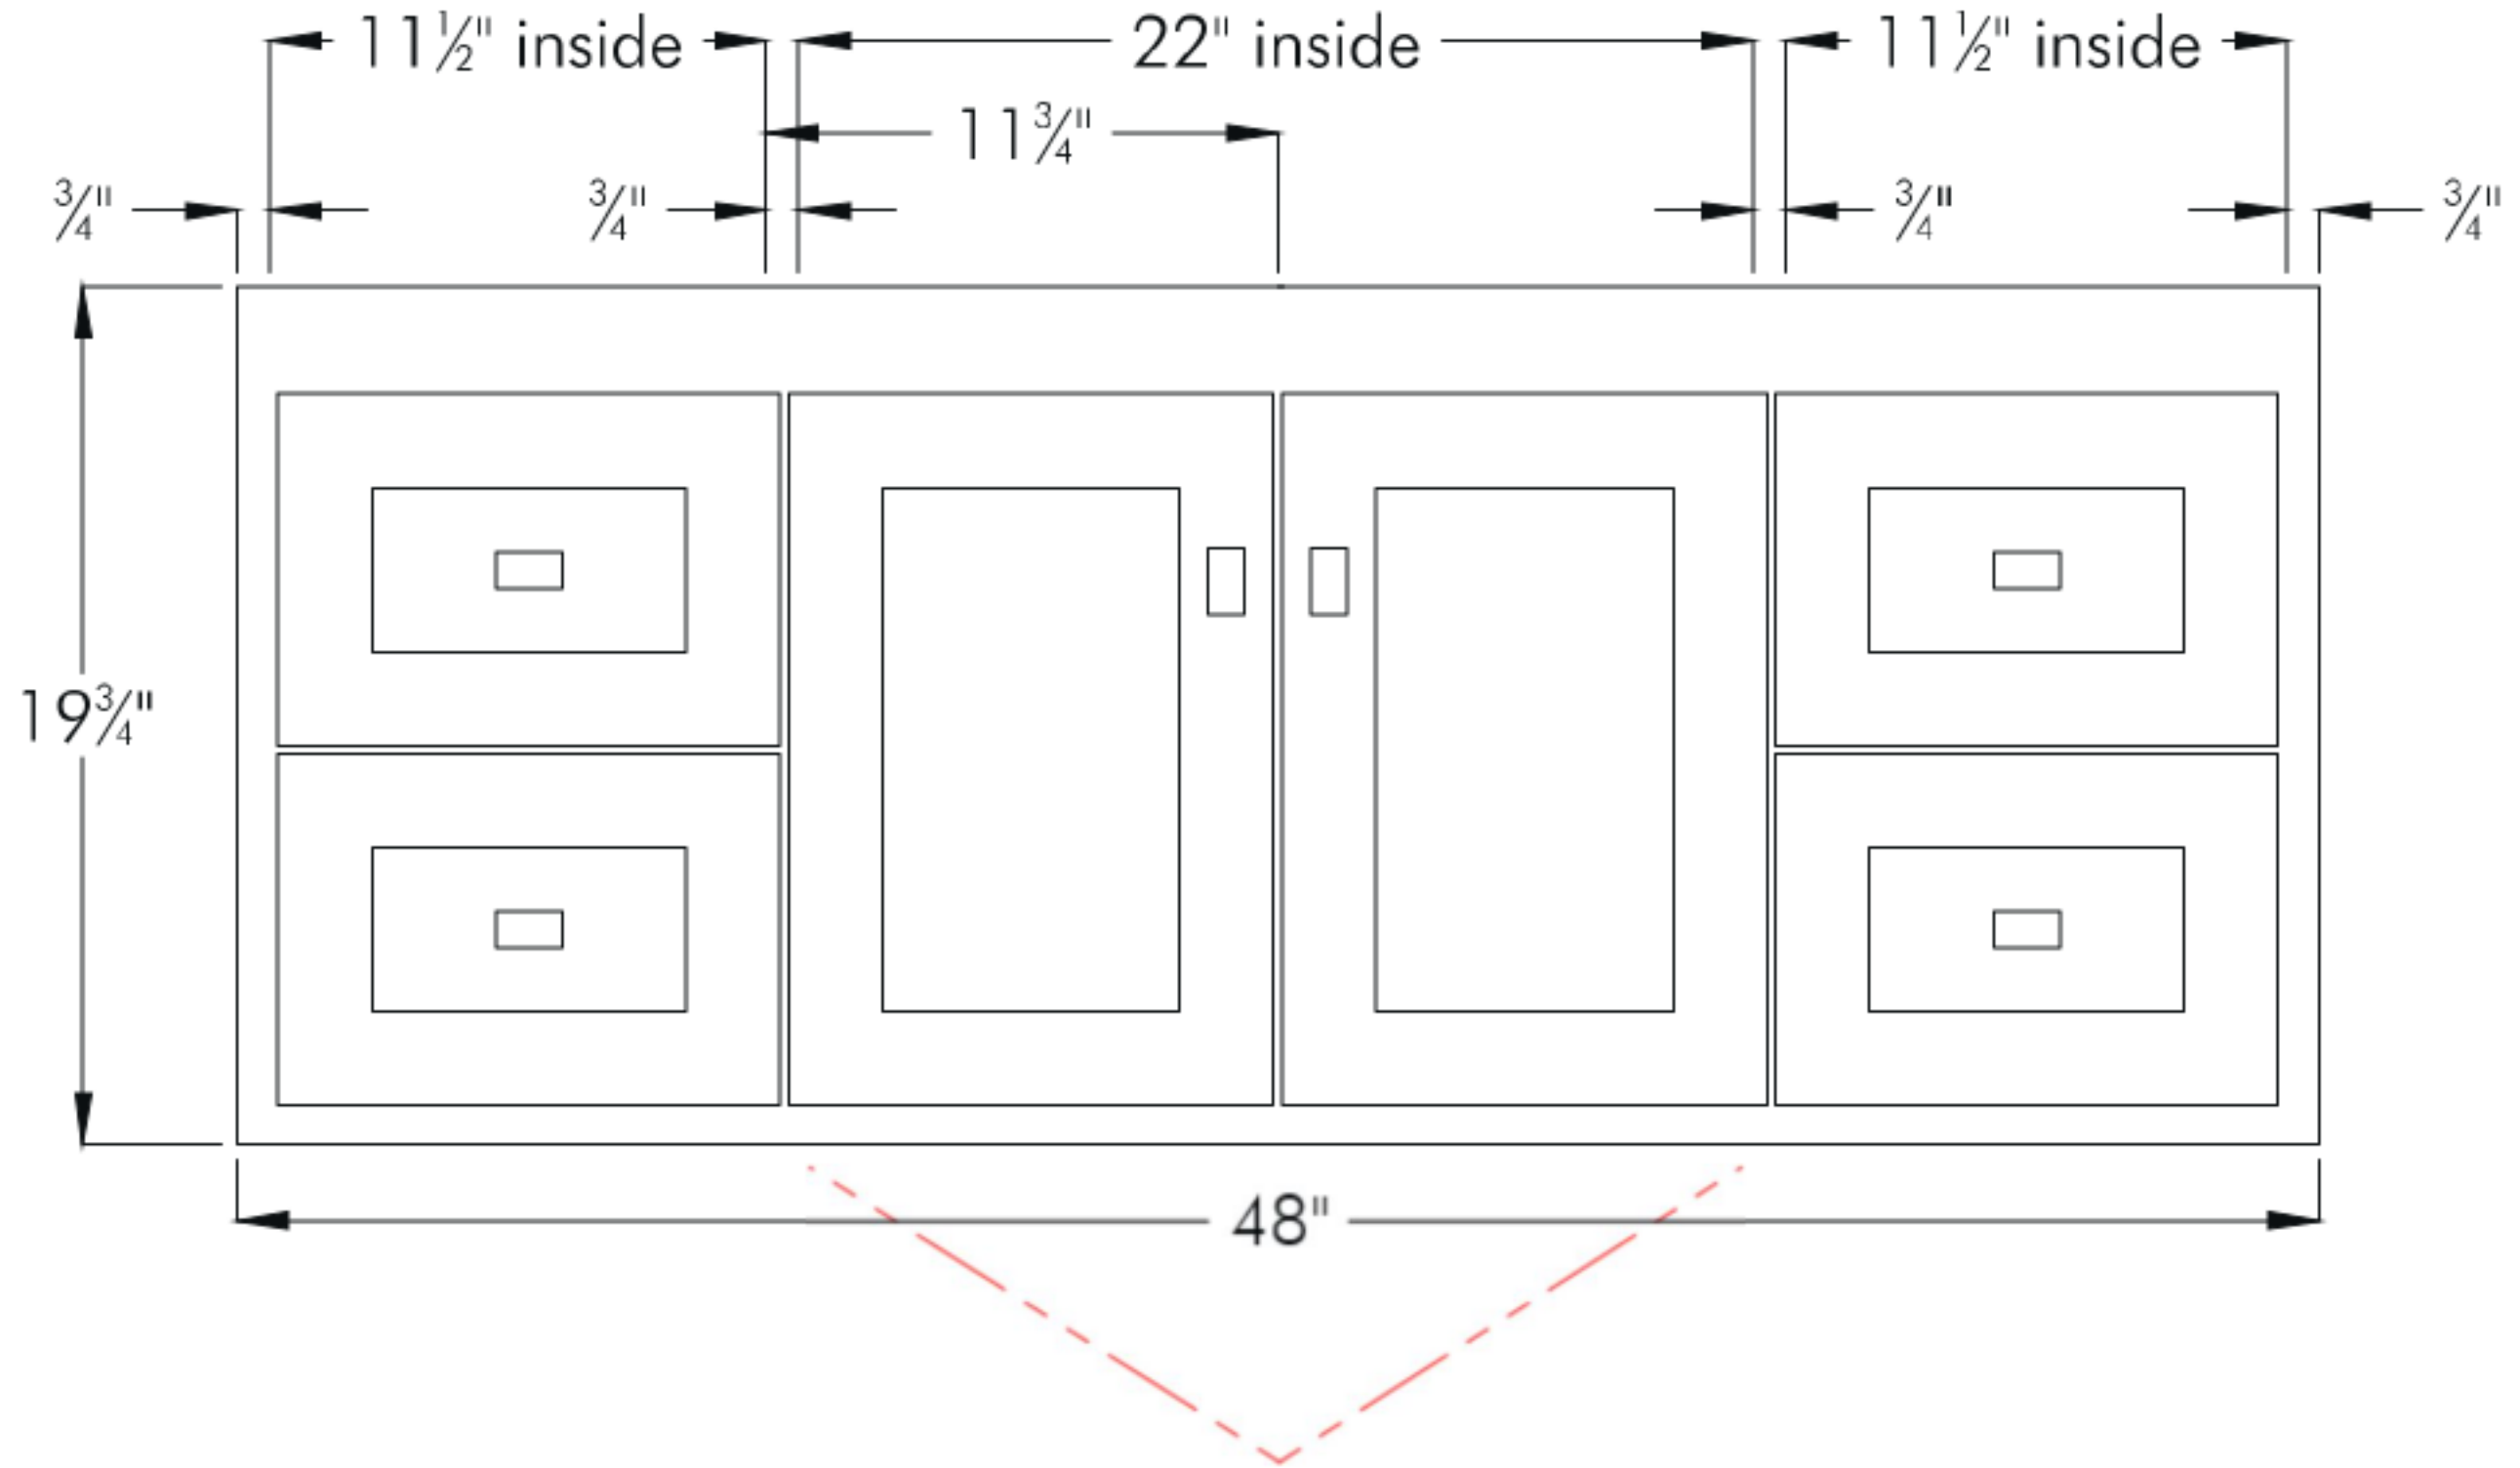

Front View

Side View (21" or 18" front-to-back)

Drawers:
15" Deep
A = 4" High
B = 5 3/4" High