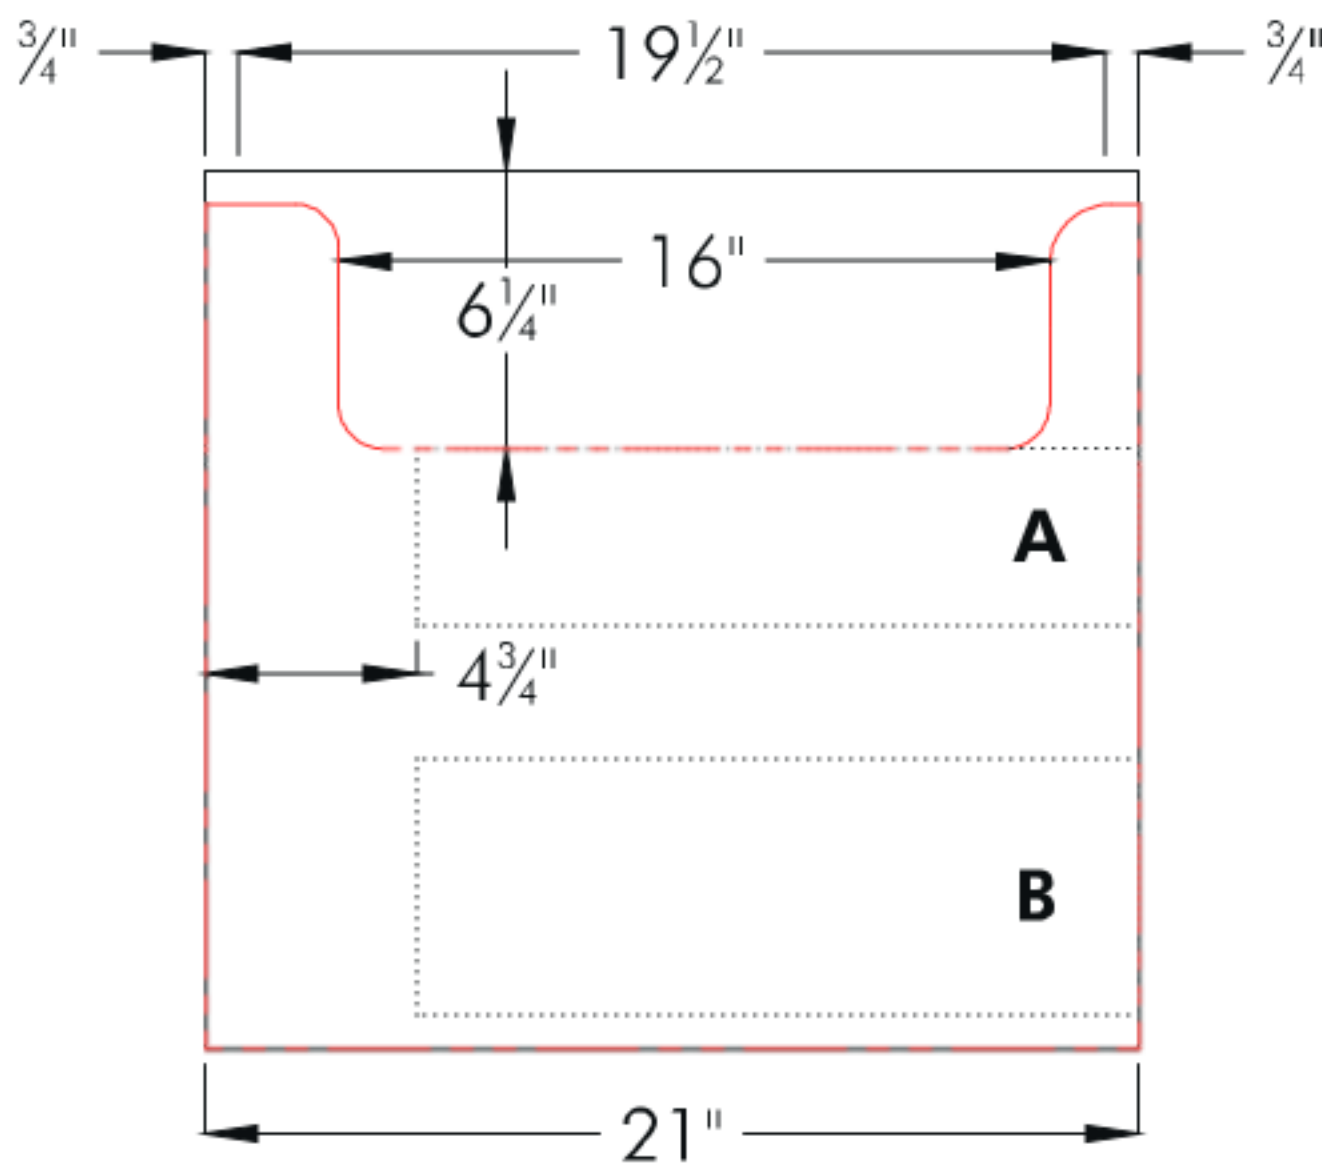

Front View

Side View (21" or 18" front-to-back)

Drawers:
15" Deep
A = 4" High
B = 5 3/4" High