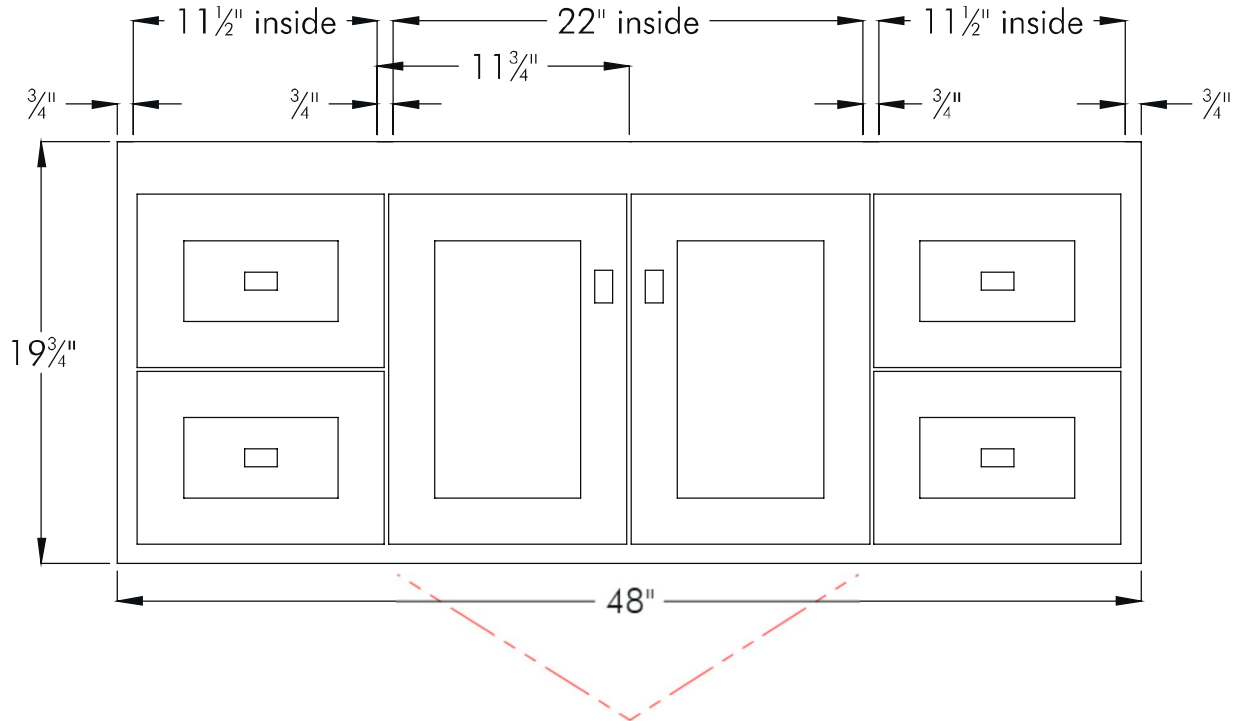

Front View

Side View (21" or 18" front-to-back)

Drawers:
15" Deep
A = 4" High
B = 5 3/4" High