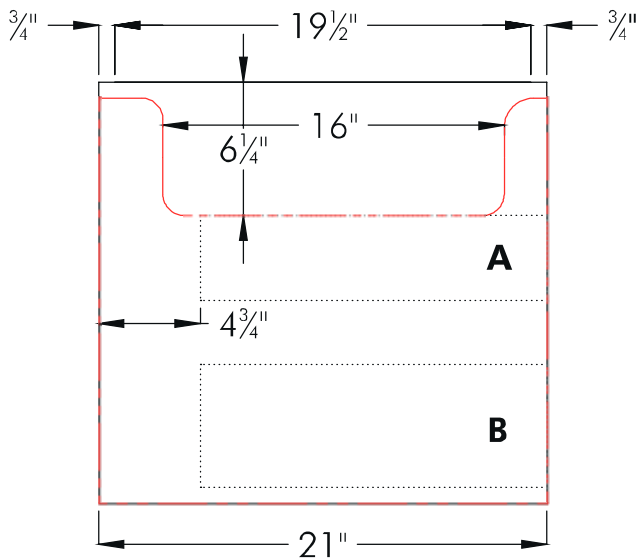

Front View

Side View (21" or 18" front-to-back)

Drawers:
15" Deep
A = 4" High
B = 5 3/4" High