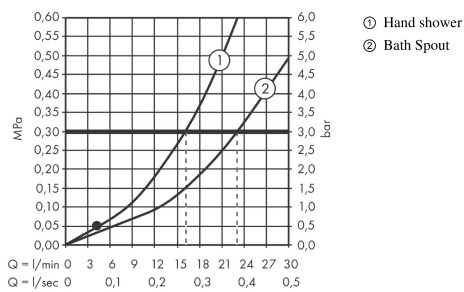

AXOR MyEdition

Finishes : **chrome / mirror glass** Part no. : **47430000**

Description

Features

- maximum pull-out length of hand shower: 43 inches
- 90° ceramic valves

Technology

Product image

Scale drawing

Flowchart