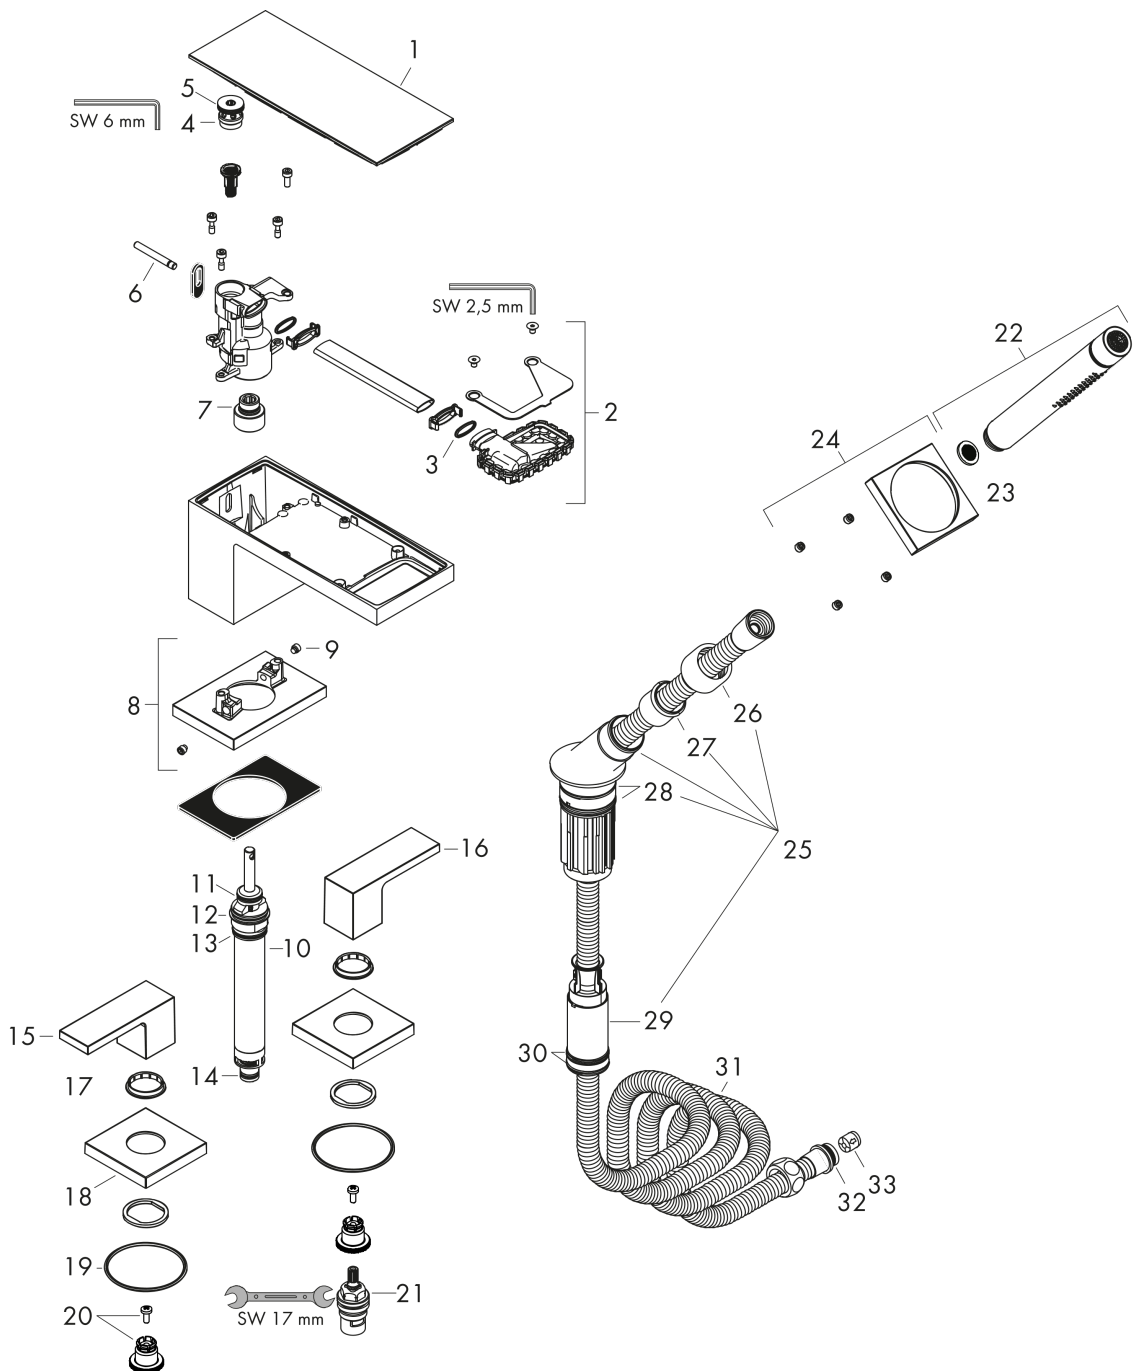

AXOR MyEdition

Finishes : **chrome / mirror glass** Part no. : **47430000**

Description

Features

- maximum pull-out length of hand shower: 43 inches
- 90° ceramic valves

Technology

Product image

Scale drawing

Flowchart

AXOR MyEdition

Finishes : **chrome / mirror glass** Part no. : **47430000**

Exploded drawing

Year of production: >10/18

AXOR MyEdition

Finishes : **chrome / mirror glass** Part no. : **47430000**

Spare parts list

Year of production: >10/18

Pos.	Description	Part no.	PC	PU
1	cover	47900000	0	1
2	spray former	93376000	0	1
3	O-ring 13x1,5	98475000	0	1
4	service unit	93369000	0	1
5	O-ring 17x1,5	98137000	0	1
6	diverter knob	98707000	0	1
7	O-ring 12x2	98214000	0	1
8	escutcheon for spout	93368000	0	1
9	hollow set screw M6x6	97660000	0	1
10	selector	94037000	0	1
11	O-Ring 14x2,5	98189000	0	1
12	O-Ring 23x2,5	98183000	0	1
13	O-Ring 22x2	98185000	0	1
14	O-ring 9x2,5	98217000	0	1
15	handle for hot water	93364000	0	1
16	handle for cold water	93365000	0	1
17	set of color-rings cold / hot water	95819000	0	1
18	escutcheon for handle	93366000	0	1
19	O-ring 56x2	98468000	0	1
20	handle fixing set	94184000	0	1
21	shut off unit left closing	94008000	0	1
22	handshower	28532000	0	1
23	filter packing	94246000	0	1
24	escutcheon for shower holder	93367000	0	1
25	shower holder, assy	95996000	0	1
26	nut	97584000	0	1
27	insert for shower holder	96942000	0	1
28	O-ring 38x2,5	98198000	0	1
29	hose brake	98656000	0	1
30	O-Ring 28x2	98194000	0	1
31	shower hose 2,00 m	94148000	0	1
32	O-ring 11x2	98127000	0	1
33	set of non return valves DW 15	94074000	0	1