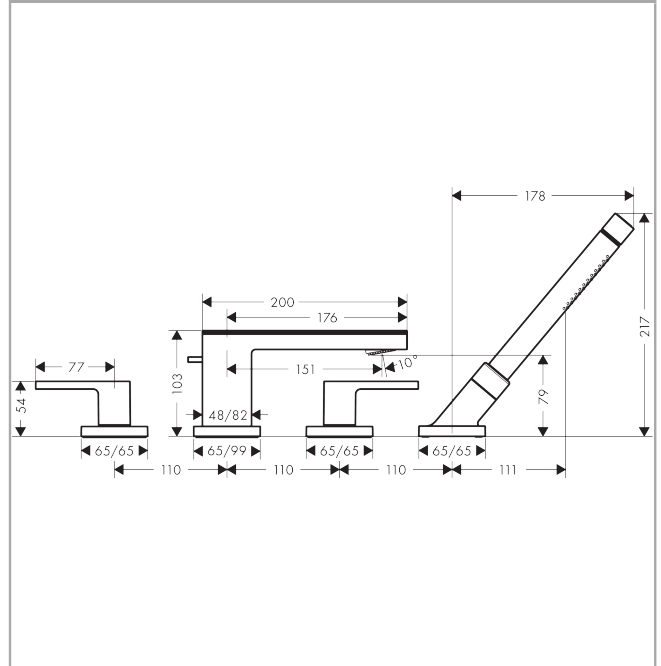

AXOR MyEdition

Finishes : **chrome / mirror glass** Part no. : **47430000**

Description

Features

- maximum pull-out length of hand shower: 43 inches
- 90° ceramic valves

Technology

Product image

Scale drawing

Year of production: >10/18

Pos.	Description	Part no.	PC	PU
1	cover	47900000	0	1
2	spray former	93376000	0	1
3	O-ring 13x1,5	98475000	0	1
4	service unit	93369000	0	1
5	O-ring 17x1,5	98137000	0	1
6	diverter knob	98707000	0	1
7	O-ring 12x2	98214000	0	1
8	escutcheon for spout	93368000	0	1
9	hollow set screw M6x6	97660000	0	1
10	selector	94037000	0	1
11	O-Ring 14x2,5	98189000	0	1
12	O-Ring 23x2,5	98183000	0	1
13	O-Ring 22x2	98185000	0	1
14	O-ring 9x2,5	98217000	0	1
15	handle for hot water	93364000	0	1
16	handle for cold water	93365000	0	1
17	set of color-rings cold / hot water	95819000	0	1
18	escutcheon for handle	93366000	0	1
19	O-ring 56x2	98468000	0	1
20	handle fixing set	94184000	0	1
21	shut off unit left closing	94008000	0	1
22	handshower	28532000	0	1
23	filter packing	94246000	0	1
24	escutcheon for shower holder	93367000	0	1
25	shower holder, assy	95996000	0	1
26	nut	97584000	0	1
27	insert for shower holder	96942000	0	1
28	O-ring 38x2,5	98198000	0	1
29	hose brake	98656000	0	1
30	O-Ring 28x2	98194000	0	1
31	shower hose 2,00 m	94148000	0	1
32	O-ring 11x2	98127000	0	1
33	set of non return valves DW 15	94074000	0	1