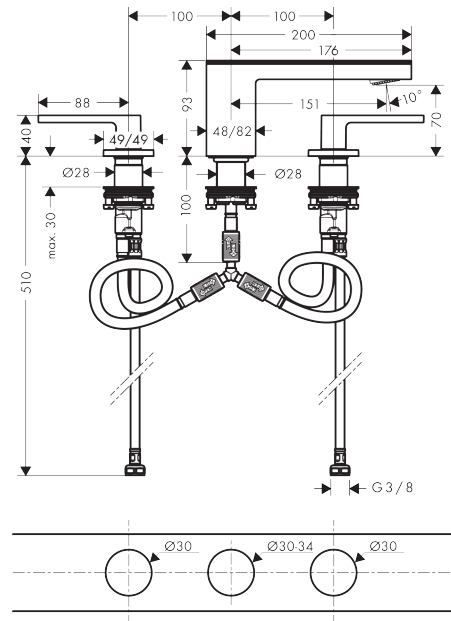

AXOR MyEdition

Finishes : **chrome / mirror glass** Part no. : **47050000**

Description

Features

- PowderRain spray
- 90° ceramic valves
- push-open drain valve G 1 ¼

Technology

Product image

Scale drawing

Flowchart