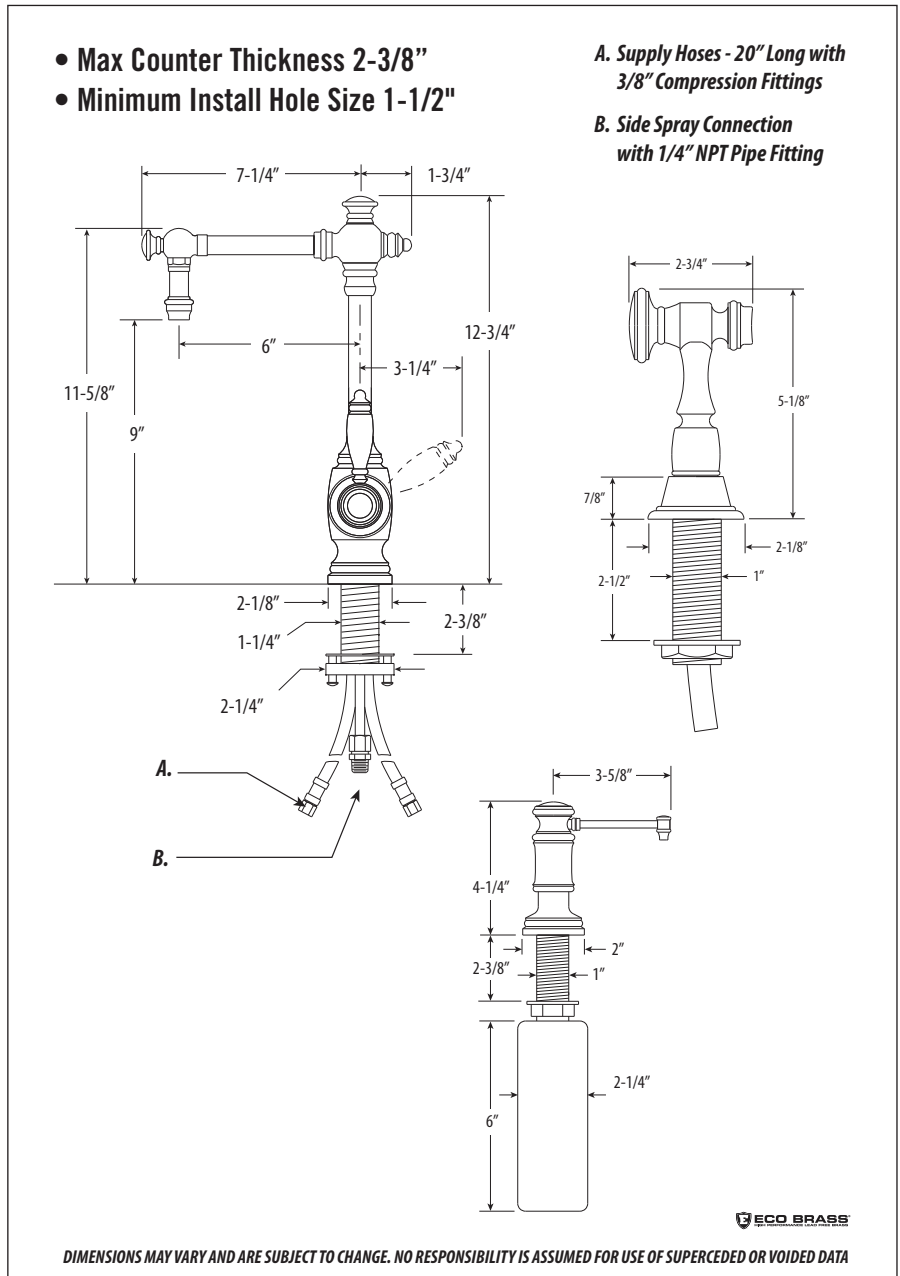

AVAILABLE IN 29 FINISHES + SOLID STAINLESS STEEL

Antique Brass - AB

Antique Bronze - ABZ

Antique Copper - AC

American Bronze - AMB

Antique Pewter - AP

Gloss Black - GB

Black Nickel - BLN

Black-Oil Rubbed Bronze - ORB

Caribbean Bronze - CB

Chocolate Bronze - CHB

Chrome - CH

Distressed Antique Brass - DAB

Distressed Antique Copper - DAC

Distressed American Bronze - DAMB

Distressed Antique Pewter - DAP

Matte Black - MB

Polished Brass - PB

Polished Copper - PC

Polished Gold - PG

Polished Nickel - PN

Satin Chrome - SC

Satin Gold - SG

Satin Nickel - SN

Stainless Steel - SS*

Tuscan Brass - TB

Unlaquered Polished Brass - UPB

Venetian Bronze - VB

Weathered Brass - WB

Weathered Copper - WC