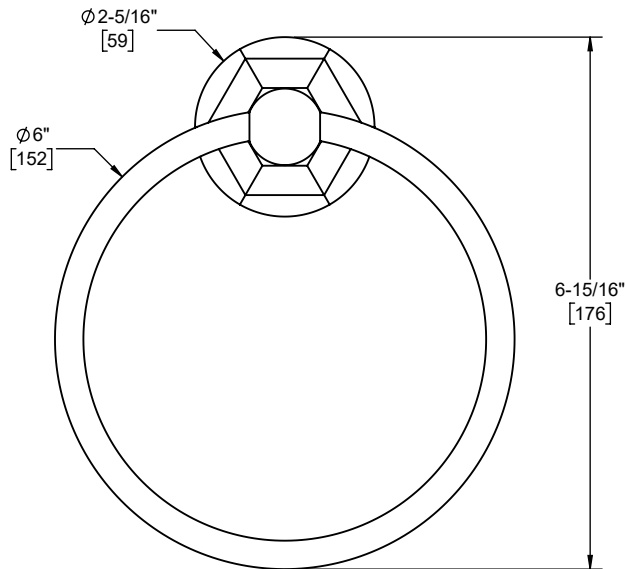

Features

- 25+ artisan finishes including 12 PVD finishes
- All brass construction
- Adjustable wall mount to allow proper horizontal leveling
- Includes all mounting hardware

Codes/Standards

Product meets or exceeds the following:

- None applicable

Dimensions are inches, rounded to 1/16"
[Dimensions in brackets are mm, rounded to 1mm]