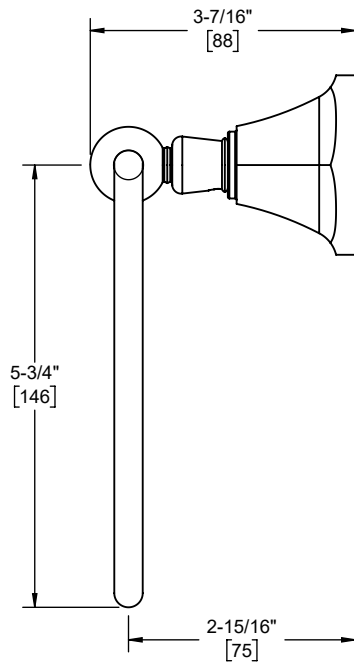

Features

- 25+ artisan finishes including 12 PVD finishes
- All brass construction
- Adjustable wall mount to allow proper horizontal leveling
- Includes all mounting hardware

Codes/Standards

Product meets or exceeds the following:

- None applicable

Dimensions are inches, rounded to 1/16"
[Dimensions in brackets are mm, rounded to 1mm]