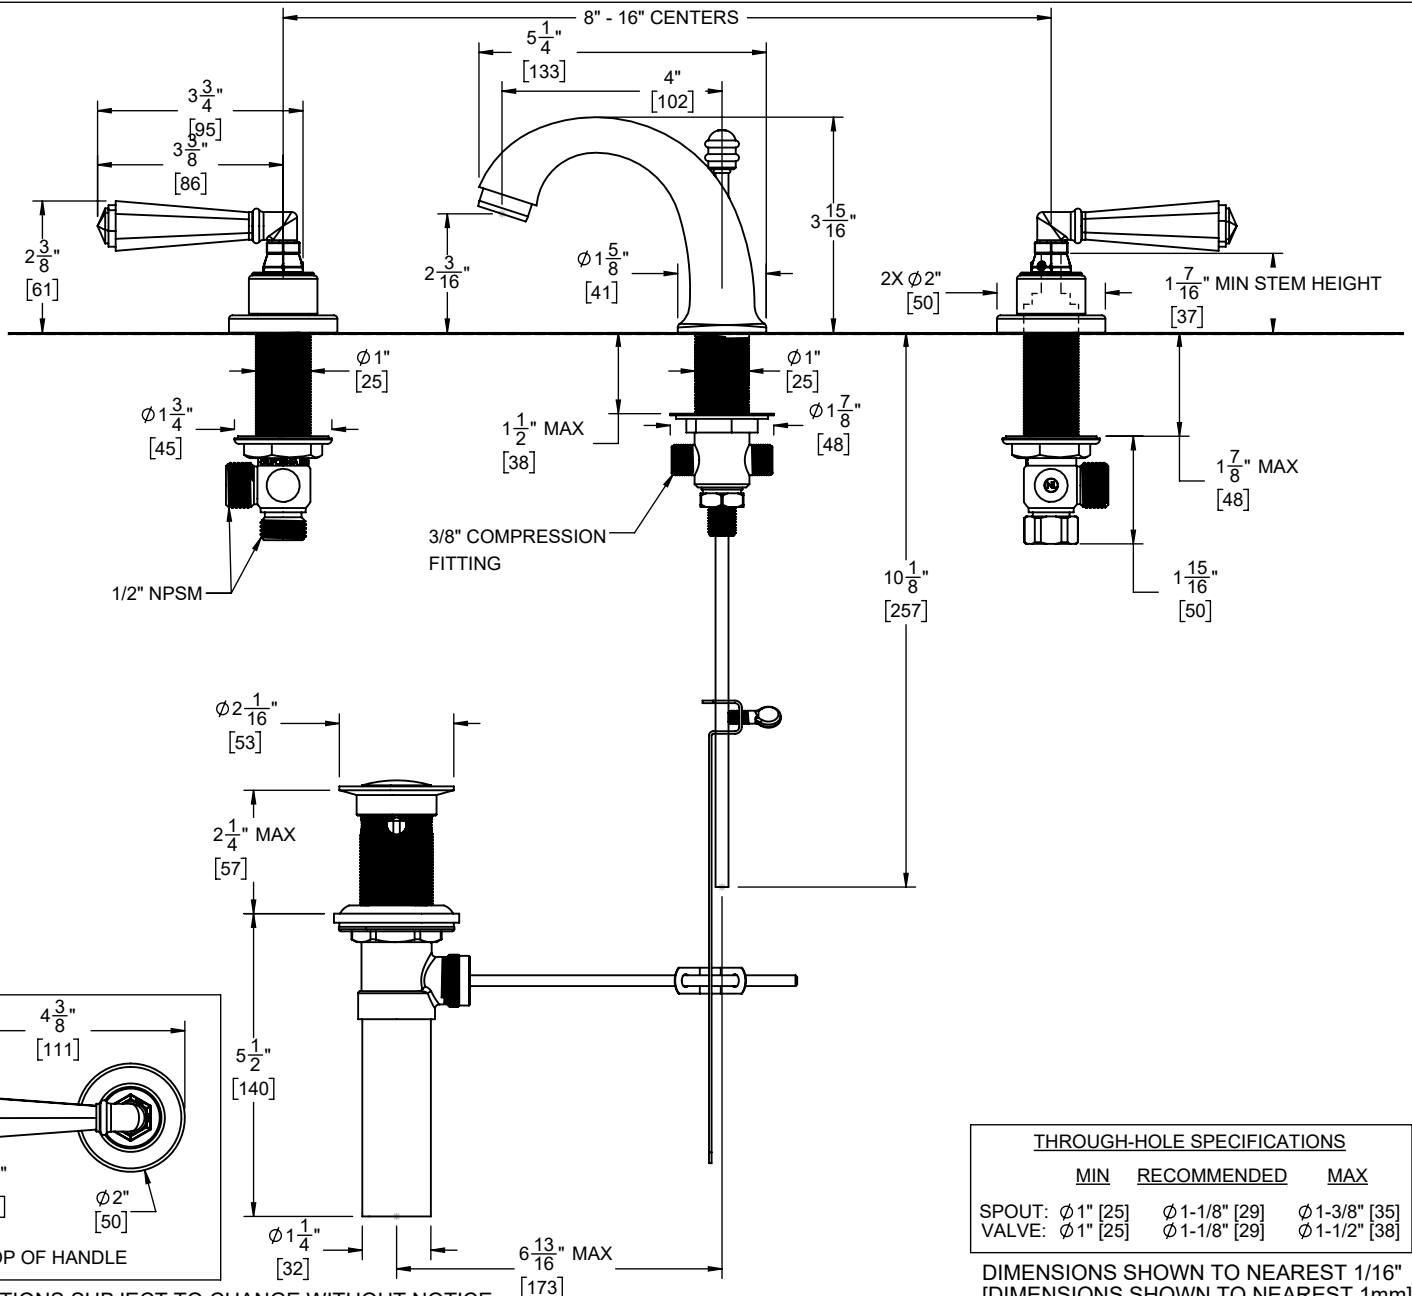

California Faucets®

Monterey™

WIDESPREAD LAVATORY FAUCET

4607

Features

- Over 28 finishes including 13 PVD finishes
- All brass construction
- 1/4 turn ceramic disc cartridge(s)
- Flexible connections for easy installation
- 4" spout reach
- 1.2 gpm (4.5 L/min) max flow rate
- \varnothing 1-1/4" all brass lift rod style pop up drain assembly

Codes/Standards

Product meets or exceeds the following:

- ASME A112.18.1/CSA B125.1
- NSF/ANSI 61 & NSF/ANSI 372
- CEC & DOE
- Commonwealth of MA
- EPA WaterSense High Efficiency Lavatory
- ADA compliant

4607 shown

SPECIFICATIONS SUBJECT TO CHANGE WITHOUT NOTICE