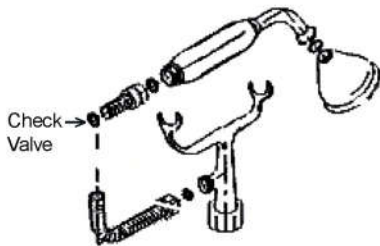

# TUB RIM MOUNT FILLER WITH HANDSHOWER

Cat. No.  
4603

6" Elbow Mounts

## Features:

- ▶ Brass construction
- ▶ Elephant spout length is 5-3/4"
- ▶ Spout flow rate is 3.70 GPM
- ▶ Available with metal cross handles (**4603-MC**) or metal lever handles in 2 different styles (**4603-ML, 4603-ML2**)
- ▶ Metal cross handles feature "H" and "C" for hot and cold
- ▶ Metal telephone style hand shower with cradle and hose
- ▶ Handshower flow rate is 2.5 GPM
- ▶ Handshower includes backflow preventer
- ▶ 6" Elbow mounts included
- ▶ 7" Centers for deck mounting on acrylic or cast iron tubs
- ▶ 1/4 Turn ceramic disc cartridges
- ▶ To be used with straight bath supplies, **Part #5577**