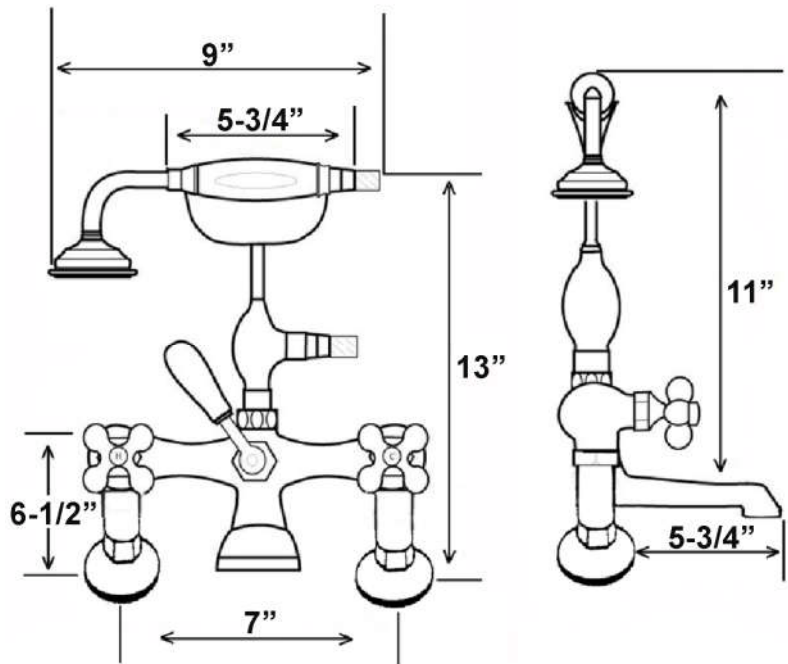

# TUB RIM MOUNT FILLER WITH HANDSHOWER

Cat. No.  
4603

6" Elbow Mounts

## Features:

- ▶ Brass construction
- ▶ Elephant spout length is 5-3/4"
- ▶ Spout flow rate is 3.70 GPM
- ▶ Available with metal cross handles (**4603-MC**) or metal lever handles in 2 different styles (**4603-ML, 4603-ML2**)
- ▶ Metal cross handles feature "H" and "C" for hot and cold
- ▶ Metal telephone style hand shower with cradle and hose
- ▶ Handshower flow rate is 2.5 GPM
- ▶ Handshower includes backflow preventer
- ▶ 6" Elbow mounts included
- ▶ 7" Centers for deck mounting on acrylic or cast iron tubs
- ▶ 1/4 Turn ceramic disc cartridges
- ▶ To be used with straight bath supplies, **Part #5577**

## Finishes:

<b>BP</b> Polished Brass	<b>PN</b> Polished Nickel
<b>CP</b> Polished Chrome	<b>ORB</b> Oil Rubbed Bronze
<b>SN</b> Brushed Nickel	

Dimensions are nominal and may vary. Dimensions and specifications subject to change without notice.