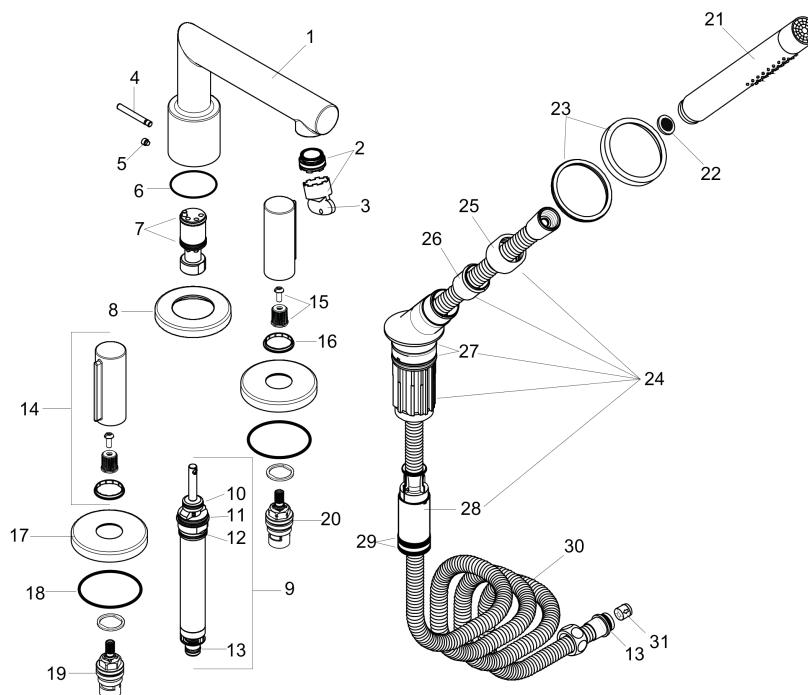

AXOR Uno

AXOR Uno 4-Hole Roman Tub Set Trim with Zero Handles with 1.75 GPM Handshower

Finishes : **chrome** Part no. : **45448001**

Description

Features

- 90° ceramic valves
- Integrated double backflow prevention

Item details

List Price \$ 928.00

Technology

Compliance

Product image

Scale drawing

AXOR Uno

AXOR Uno 4-Hole Roman Tub Set Trim with Zero Handles with 1.75 GPM Handshower

Finishes : **chrome** Part no. : **45448001**

Exploded drawing

Year of production: >07/18

AXOR Uno

AXOR Uno 4-Hole Roman Tub Set Trim with Zero Handles with 1.75 GPM Handshower

Finishes : **chrome** Part no. : **45448001**