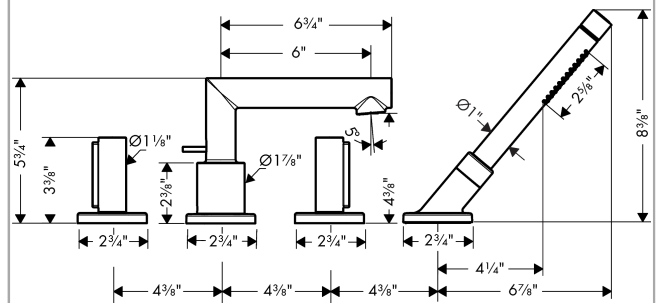

AXOR Uno

AXOR Uno 4-Hole Roman Tub Set Trim with Zero Handles with 1.75 GPM Handshower

Finishes : **chrome** Part no. : **45448001**

Description

Features

- 90° ceramic valves
- Integrated double backflow prevention

Item details

List Price \$ 928.00

Technology

Compliance

Product image

Scale drawing

AXOR Uno

AXOR Uno 4-Hole Roman Tub Set Trim with Zero Handles with 1.75 GPM Handshower

Finishes : **chrome** Part no. : **45448001**

Exploded drawing

Year of production: >07/18

AXOR Uno

AXOR Uno 4-Hole Roman Tub Set Trim with Zero Handles with 1.75 GPM Handshower

Finishes : **chrome** Part no. : **45448001**