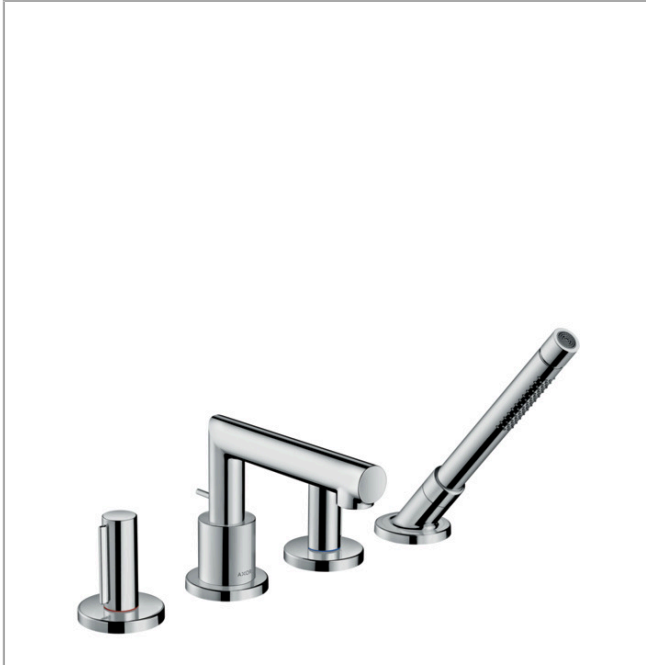

AXOR Uno

AXOR Uno 4-Hole Roman Tub Set Trim with Zero Handles with 1.75 GPM Handshower

Finishes : **chrome** Part no. : **45448001**

Description

Features

- 90° ceramic valves
- Integrated double backflow prevention

Item details

List Price \$ 928.00

Technology

Compliance

Product image

Scale drawing

AXOR Uno

AXOR Uno 4-Hole Roman Tub Set Trim with Zero Handles with 1.75 GPM Handshower

Finishes : **chrome** Part no. : **45448001**

Exploded drawing

Year of production: >07/18

AXOR Uno

AXOR Uno 4-Hole Roman Tub Set Trim with Zero Handles with 1.75 GPM Handshower

Finishes : **chrome** Part no. : **45448001**