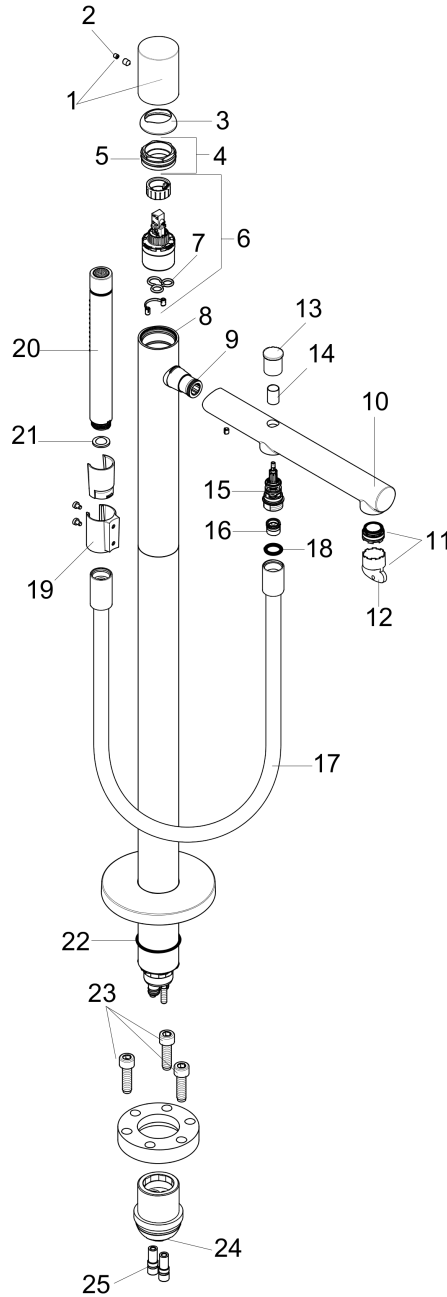

AXOR Uno

AXOR Uno Freestanding Tub Filler Trim with Zero Handle with 1.75 GPM Handshower

Finishes : **chrome** Part no. : **45416001**

Description

Features

- Ceramic cartridge
- integrated shower support
- Tub spout with diverter

Item details

List Price \$ 1,599.00

Technology

Compliance

Product image

Scale drawing

AXOR Uno

AXOR Uno Freestanding Tub Filler Trim with Zero Handle with 1.75 GPM Handshower

Finishes : **chrome** Part no. : **45416001**

Exploded drawing

Year of production: >07/18

AXOR Uno
AXOR Uno Freestanding Tub Filler Trim with Zero Handle with 1.75 GPM Handshower

 Finishes : **chrome** Part no. : **45416001**

Spare parts list

Year of production: >07/18

| Pos. | Description | Part no. | Price | PU |
|------|--------------------------------|----------|-------|----|
| 1 | - | 93056000 | - | 1 |
| 2 | screw cover | 96338000 | - | 1 |
| 3 | flange | 93057000 | - | 1 |
| 4 | nut | 92966000 | - | 1 |
| 5 | O-ring 33x1,5 | 98164000 | - | 1 |
| 6 | cartridge, assy | 92730000 | - | 1 |
| 7 | seal | 95008000 | - | 1 |
| 8 | O-ring 35x2 | 92604000 | - | 1 |
| 9 | O-ring 16x2 | 98133000 | - | 1 |
| 10 | spout cpl. | 93061000 | - | 1 |
| 11 | aerator M24x1 C | 92934000 | - | 1 |
| 12 | special tool | 95290000 | - | 1 |
| 13 | diverter knob | 98705000 | - | 1 |
| 14 | sleeve | 97979000 | - | 1 |
| 15 | selector | 97978000 | - | 1 |
| 16 | set of non return valves DW 15 | 94074000 | - | 1 |
| 17 | shower hose 1,25 m | 28282000 | - | 1 |
| 18 | seal | 98058000 | - | 1 |
| 19 | shower holder, assy | 96295000 | - | 1 |
| 20 | handshower | 04486000 | - | 1 |
| 21 | filter packing | 94246000 | - | 1 |
| 22 | O-ring 44x2,5 | 98162000 | - | 1 |
| 23 | hexagon socket screw M10x35 | 97670000 | - | 1 |
| 24 | O-ring 29x3 | 98371000 | - | 1 |
| 25 | O-ring 7x2 | 98419000 | - | 1 |
| a | extension set 60 mm | 97686000 | - | 1 |