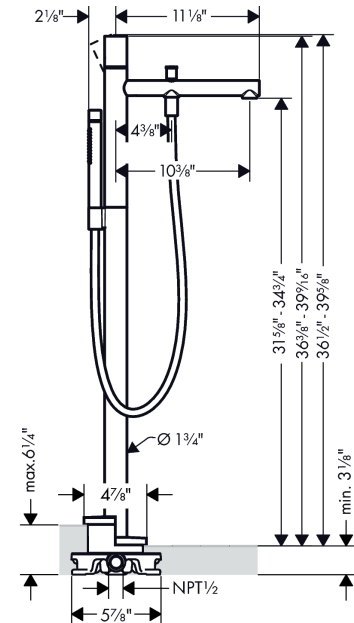

AXOR Uno

AXOR Uno Freestanding Tub Filler Trim with Zero Handle with 1.75 GPM Handshower

Finishes : **chrome** Part no. : **45416001**

Description

Features

- Ceramic cartridge
- integrated shower support
- Tub spout with diverter

Item details

List Price \$ 1,599.00

Technology

Compliance

Product image

Scale drawing

AXOR Uno

AXOR Uno Freestanding Tub Filler Trim with Zero Handle with 1.75 GPM Handshower

Finishes : **chrome** Part no. : **45416001**

Exploded drawing

Year of production: >07/18

AXOR Uno
AXOR Uno Freestanding Tub Filler Trim with Zero Handle with 1.75 GPM Handshower

 Finishes : **chrome** Part no. : **45416001**

Spare parts list

Year of production: >07/18

| Pos. | Description | Part no. | Price | PU |
|------|--------------------------------|----------|-------|----|
| 1 | - | 93056000 | - | 1 |
| 2 | screw cover | 96338000 | - | 1 |
| 3 | flange | 93057000 | - | 1 |
| 4 | nut | 92966000 | - | 1 |
| 5 | O-ring 33x1,5 | 98164000 | - | 1 |
| 6 | cartridge, assy | 92730000 | - | 1 |
| 7 | seal | 95008000 | - | 1 |
| 8 | O-ring 35x2 | 92604000 | - | 1 |
| 9 | O-ring 16x2 | 98133000 | - | 1 |
| 10 | spout cpl. | 93061000 | - | 1 |
| 11 | aerator M24x1 C | 92934000 | - | 1 |
| 12 | special tool | 95290000 | - | 1 |
| 13 | diverter knob | 98705000 | - | 1 |
| 14 | sleeve | 97979000 | - | 1 |
| 15 | selector | 97978000 | - | 1 |
| 16 | set of non return valves DW 15 | 94074000 | - | 1 |
| 17 | shower hose 1,25 m | 28282000 | - | 1 |
| 18 | seal | 98058000 | - | 1 |
| 19 | shower holder, assy | 96295000 | - | 1 |
| 20 | handshower | 04486000 | - | 1 |
| 21 | filter packing | 94246000 | - | 1 |
| 22 | O-ring 44x2,5 | 98162000 | - | 1 |
| 23 | hexagon socket screw M10x35 | 97670000 | - | 1 |
| 24 | O-ring 29x3 | 98371000 | - | 1 |
| 25 | O-ring 7x2 | 98419000 | - | 1 |
| a | extension set 60 mm | 97686000 | - | 1 |