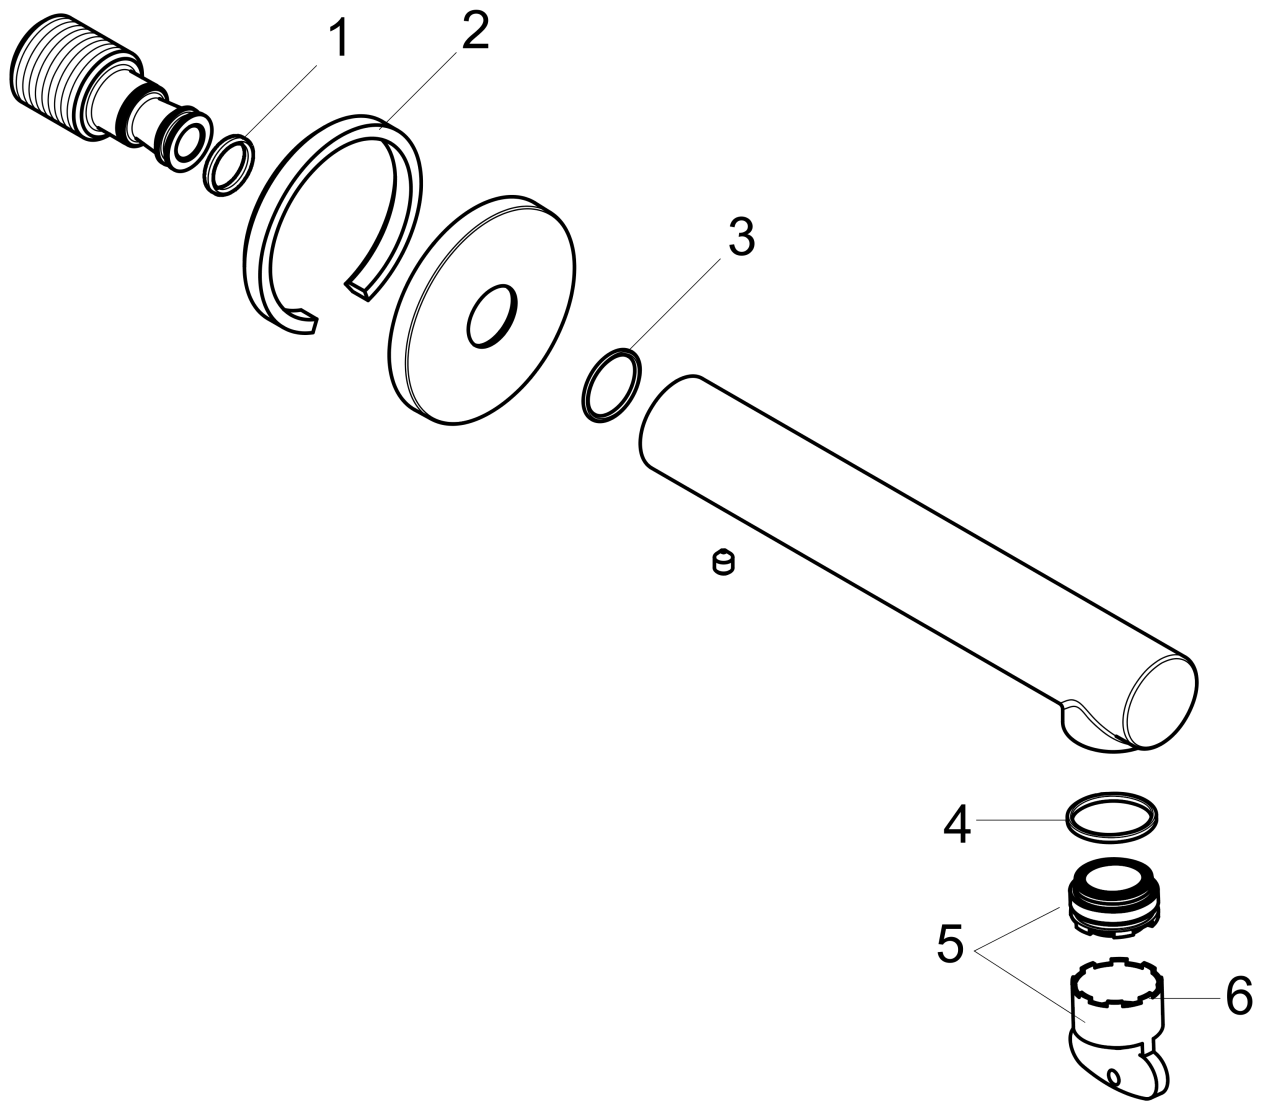

## Product image

## Scale drawing

AXOR Uno

AXOR Uno Tub Spout, Straight

Finishes : **chrome** Part no. : **45410001**

## Exploded drawing

Year of production: >07/18

**AXOR Uno**

**AXOR Uno Tub Spout, Straight**

Finishes : **chrome** Part no. : **45410001**

**Spare parts list**

Year of production: >07/18

Pos.	Description	Part no.	Price	PU
1	O-ring 13x2	98128000	-	1
2	seal	97530000	-	1
3	O-ring 18x1,5	98231000	-	1
4	O-ring 20x1,5	98197000	-	1
5	aerator M24x1 C	92934000	-	1
6	special tool	95290000	-	1