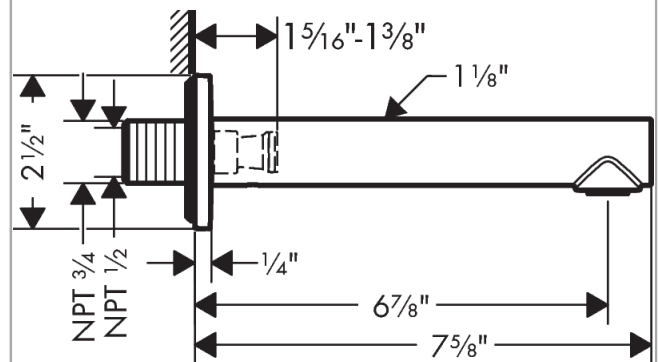

Scale drawing