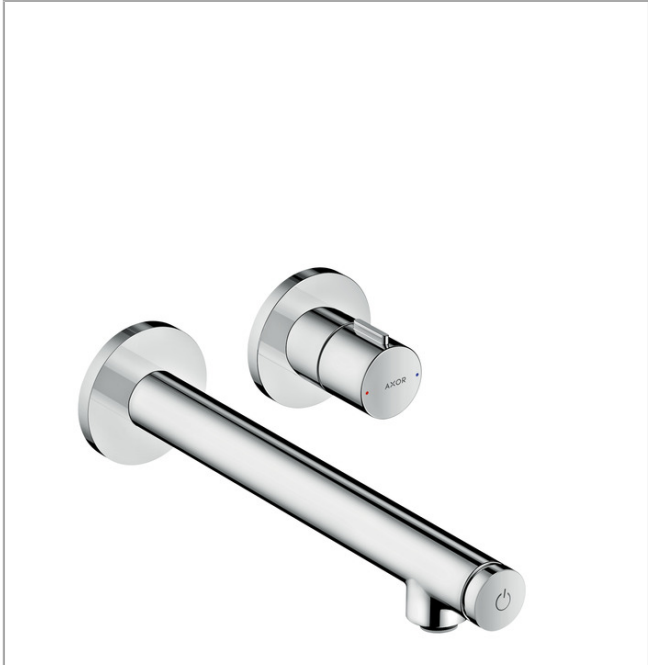

AXOR Uno
AXOR Uno Select Wall-Mounted Faucet Trim, 1.2 GPM
 Finishes : **chrome** Part no. : **45113001**

Description

Features

- Aerated spray
- maximum Flow rate at 44 PSI: 1.2 GPM
- Start/stop cartridge
- separation of temperature control and open/close

Item details

List Price \$ 485.00

Technology

Compliance

Product image

Scale drawing

AXOR Uno

AXOR Uno Select Wall-Mounted Faucet Trim, 1.2 GPM

Finishes : **chrome** Part no. : **45113001**

Exploded drawing

Year of production: >07/18

AXOR Uno
AXOR Uno Select Wall-Mounted Faucet Trim, 1.2 GPM

 Finishes : **chrome** Part no. : **45113001**

Spare parts list

Year of production: >07/18

Pos.	Description	Part no.	Price	PU
1	handle	93125000	-	1
2	handle fixing set	98932000	-	1
3	nut	95178000	-	1
4	cartridge, assy	92970000	-	1
5	escutcheon Ø 68 mm	93052000	-	1
6	washer	97600000	-	1
7	O-ring 26x2	98147000	-	1
8	cover	92566000	-	1
9	sealing set	93133000	-	1
10	O-ring 17x1,5	98137000	-	1
11	shut off unit	92980000	-	1
12	O-Ring 14x1,5	98201000	-	1
13	O-ring 13x1,5	98475000	-	1
14	spout 220 mm	93131000	-	1
15	aerator M24x1 (4,5 l/min)	93202000	-	1
16	service tool	95661000	-	1
17	escutcheon Ø 68 mm	93129000	-	1
18	O-ring 18x2,5	98139000	-	1
19	noise reduction	95009000	-	1
20	fixing set	97971000	-	1
21	nut	93132000	-	1
22	extension set 25 mm for 13622180	31971000	-	1