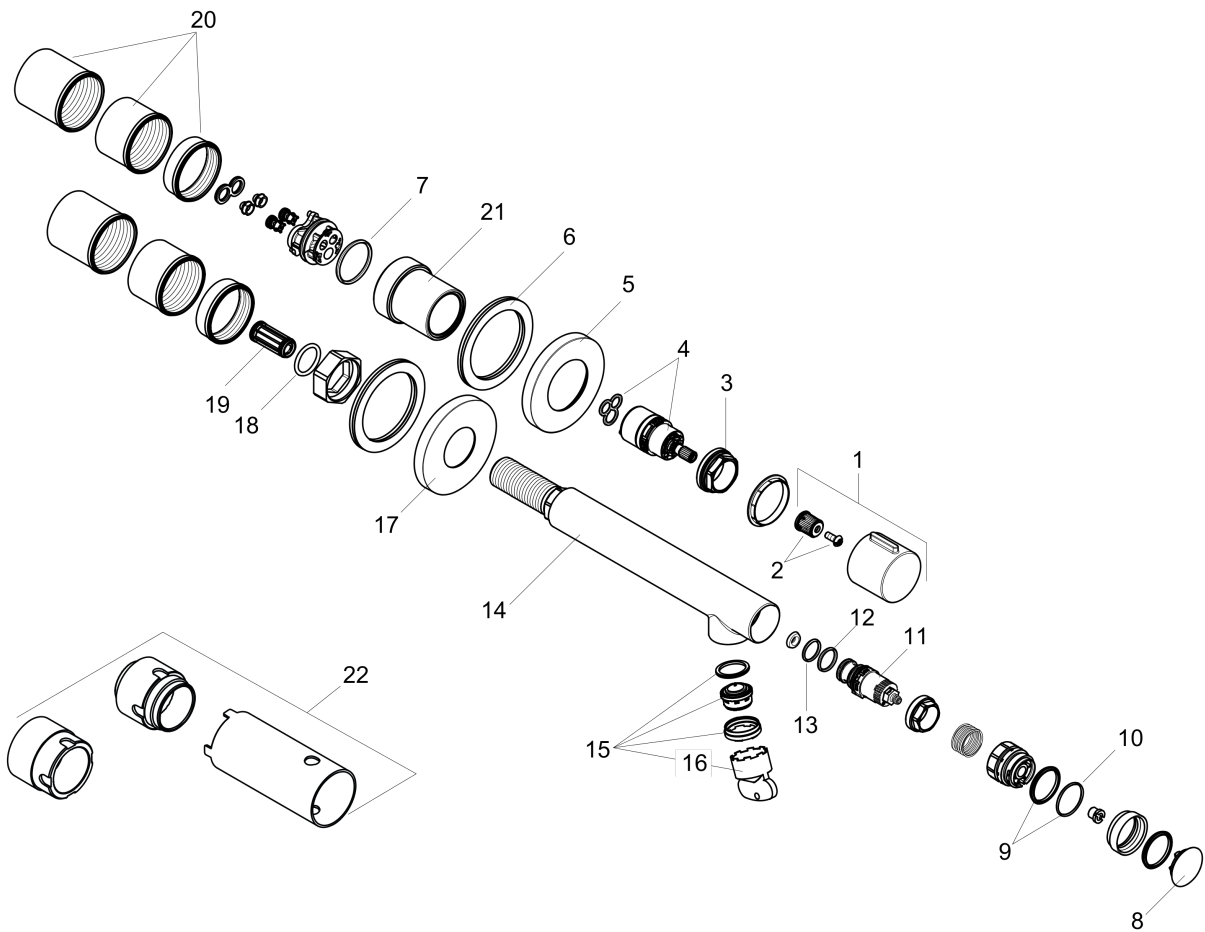

AXOR Uno
AXOR Uno Select Wall-Mounted Faucet Trim, 1.2 GPM
 Finishes : **chrome** Part no. : **45113001**

Description

Features

- Aerated spray
- maximum Flow rate at 44 PSI: 1.2 GPM
- Start/stop cartridge
- separation of temperature control and open/close

Item details

List Price \$ 485.00

Technology

Compliance

Product image

Scale drawing

AXOR Uno

AXOR Uno Select Wall-Mounted Faucet Trim, 1.2 GPM

Finishes : **chrome** Part no. : **45113001**

Exploded drawing

Year of production: >07/18

AXOR Uno
AXOR Uno Select Wall-Mounted Faucet Trim, 1.2 GPM

 Finishes : **chrome** Part no. : **45113001**

Spare parts list

Year of production: >07/18

Pos.	Description	Part no.	Price	PU
1	handle	93125000	-	1
2	handle fixing set	98932000	-	1
3	nut	95178000	-	1
4	cartridge, assy	92970000	-	1
5	escutcheon Ø 68 mm	93052000	-	1
6	washer	97600000	-	1
7	O-ring 26x2	98147000	-	1
8	cover	92566000	-	1
9	sealing set	93133000	-	1
10	O-ring 17x1,5	98137000	-	1
11	shut off unit	92980000	-	1
12	O-Ring 14x1,5	98201000	-	1
13	O-ring 13x1,5	98475000	-	1
14	spout 220 mm	93131000	-	1
15	aerator M24x1 (4,5 l/min)	93202000	-	1
16	service tool	95661000	-	1
17	escutcheon Ø 68 mm	93129000	-	1
18	O-ring 18x2,5	98139000	-	1
19	noise reduction	95009000	-	1
20	fixing set	97971000	-	1
21	nut	93132000	-	1
22	extension set 25 mm for 13622180	31971000	-	1