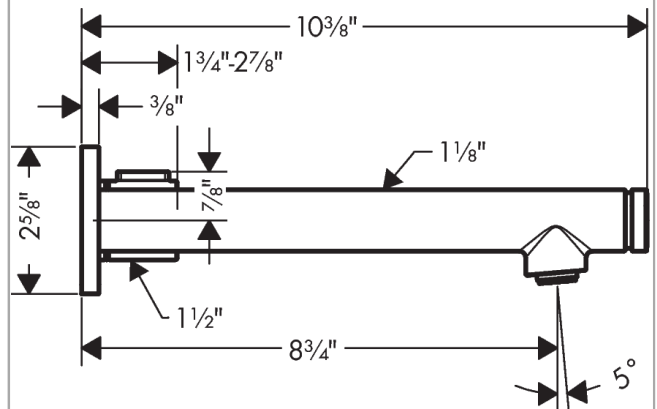

AXOR Uno
AXOR Uno Select Wall-Mounted Faucet Trim, 1.2 GPM
 Finishes : **chrome** Part no. : **45113001**

Description

Features

- Aerated spray
- maximum Flow rate at 44 PSI: 1.2 GPM
- Start/stop cartridge
- separation of temperature control and open/close

Item details

List Price \$ 485.00

Technology

Compliance

Product image

Scale drawing

AXOR Uno

AXOR Uno Select Wall-Mounted Faucet Trim, 1.2 GPM

Finishes : **chrome** Part no. : **45113001**

Exploded drawing

Year of production: >07/18

AXOR Uno
AXOR Uno Select Wall-Mounted Faucet Trim, 1.2 GPM

 Finishes : **chrome** Part no. : **45113001**

Spare parts list

Year of production: >07/18

Pos.	Description	Part no.	Price	PU
1	handle	93125000	-	1
2	handle fixing set	98932000	-	1
3	nut	95178000	-	1
4	cartridge, assy	92970000	-	1
5	escutcheon Ø 68 mm	93052000	-	1
6	washer	97600000	-	1
7	O-ring 26x2	98147000	-	1
8	cover	92566000	-	1
9	sealing set	93133000	-	1
10	O-ring 17x1,5	98137000	-	1
11	shut off unit	92980000	-	1
12	O-Ring 14x1,5	98201000	-	1
13	O-ring 13x1,5	98475000	-	1
14	spout 220 mm	93131000	-	1
15	aerator M24x1 (4,5 l/min)	93202000	-	1
16	service tool	95661000	-	1
17	escutcheon Ø 68 mm	93129000	-	1
18	O-ring 18x2,5	98139000	-	1
19	noise reduction	95009000	-	1
20	fixing set	97971000	-	1
21	nut	93132000	-	1
22	extension set 25 mm for 13622180	31971000	-	1