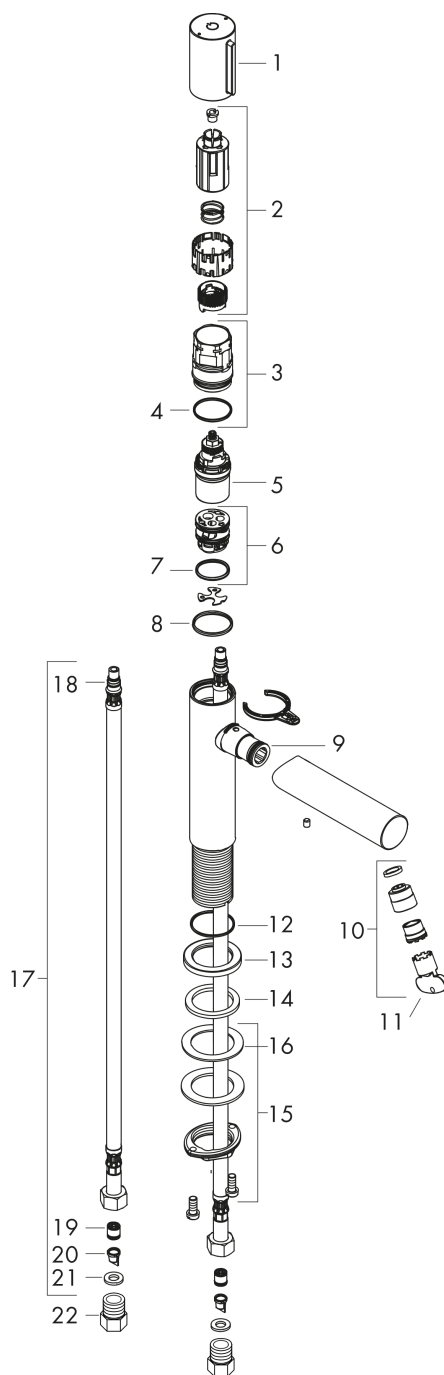

#### Scale drawing

## AXOR Uno

AXOR Uno Select Single-Hole Faucet without Pop-Up, Tall, 1.2 GPM

Finishes : **chrome** Part no. : **45014001**

### Exploded drawing

Year of production: >07/18

**AXOR Uno**
**AXOR Uno Select Single-Hole Faucet without Pop-Up, Tall, 1.2 GPM**

 Finishes : **chrome**    Part no. : **45014001**

**Spare parts list**

Year of production: &gt;07/18

Pos.	Description	Part no.	Price	PU
1	handle	92897000	-	1
2	adapter for handle	92526000	-	1
3	nut	92528000	-	1
4	O-ring 27x1,5	92527000	-	1
5	cartridge, assy	92529000	-	1
6	adapter for cartridge	98866000	-	1
7	O-ring 23x2	98398000	-	1
8	O-Ring 28x2	98194000	-	1
9	O-ring 16x2	98133000	-	1
10	aerator laminar M16,5x1 (4,5 l/min)	92876000	-	1
11	special tool	98987000	-	1
12	O-ring 30x1,5	98433000	-	1
13	escutcheon Ø 46 mm	95268000	-	1
14	flat seal	98749000	-	1
15	fixing set (Ø 32)	13961000	-	1
16	lever collar	97548000	-	1
17	connection hose 900 mm M8x0,75 G3/8	92898000	-	1
18	O-ring 7x1,5	98422000	-	1
19	non return valve DW 10	96456000	-	1
20	filter	92532000	-	1
21	sealing set	92533000	-	1
22	adapter for connection hose	88802000	-	1