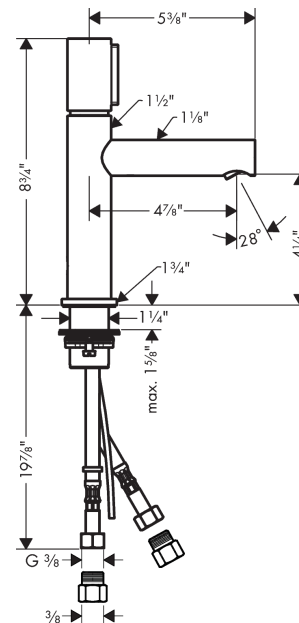

AXOR Uno

AXOR Uno Select Single-Hole Faucet without Pop-Up, 1.2 GPM

Finishes : **chrome** Part no. : **45012001**

Description

Features

- Laminar spray
- maximum Flow rate at 44 PSI: 1.2 GPM
- Select cartridge for easy, intuitive operation: Push handle to turn water on and off, and turn to adjust temperature

Item details

List Price \$ 484.00

Technology

Compliance

Product image

Scale drawing

AXOR Uno
AXOR Uno Select Single-Hole Faucet without Pop-Up, 1.2 GPM

 Finishes : **chrome** Part no. : **45012001**

Spare parts list

Year of production: >07/18

Pos.	Description	Part no.	Price	PU
1	handle	92897000	-	1
2	adapter for handle	92526000	-	1
3	nut	92528000	-	1
4	O-ring 27x1,5	92527000	-	1
5	cartridge, assy	92529000	-	1
6	adapter for cartridge	98866000	-	1
7	O-ring 23x2	98398000	-	1
8	O-Ring 28x2	98194000	-	1
9	O-ring 16x2	98133000	-	1
10	aerator laminar M16,5x1 (4,5 l/min)	92876000	-	1
11	special tool	98987000	-	1
12	O-ring 30x1,5	98433000	-	1
13	escutcheon Ø 46 mm	95268000	-	1
14	flat seal	98749000	-	1
15	fixing set (Ø 32)	13961000	-	1
16	lever collar	97548000	-	1
17	connection hose 600 mm M8x0,75 G3/8	92629000	-	1
18	O-ring 7x1,5	98422000	-	1
19	non return valve DW 10	96456000	-	1
20	filter	92532000	-	1
21	sealing set	92533000	-	1
22	adapter for connection hose	88802000	-	1