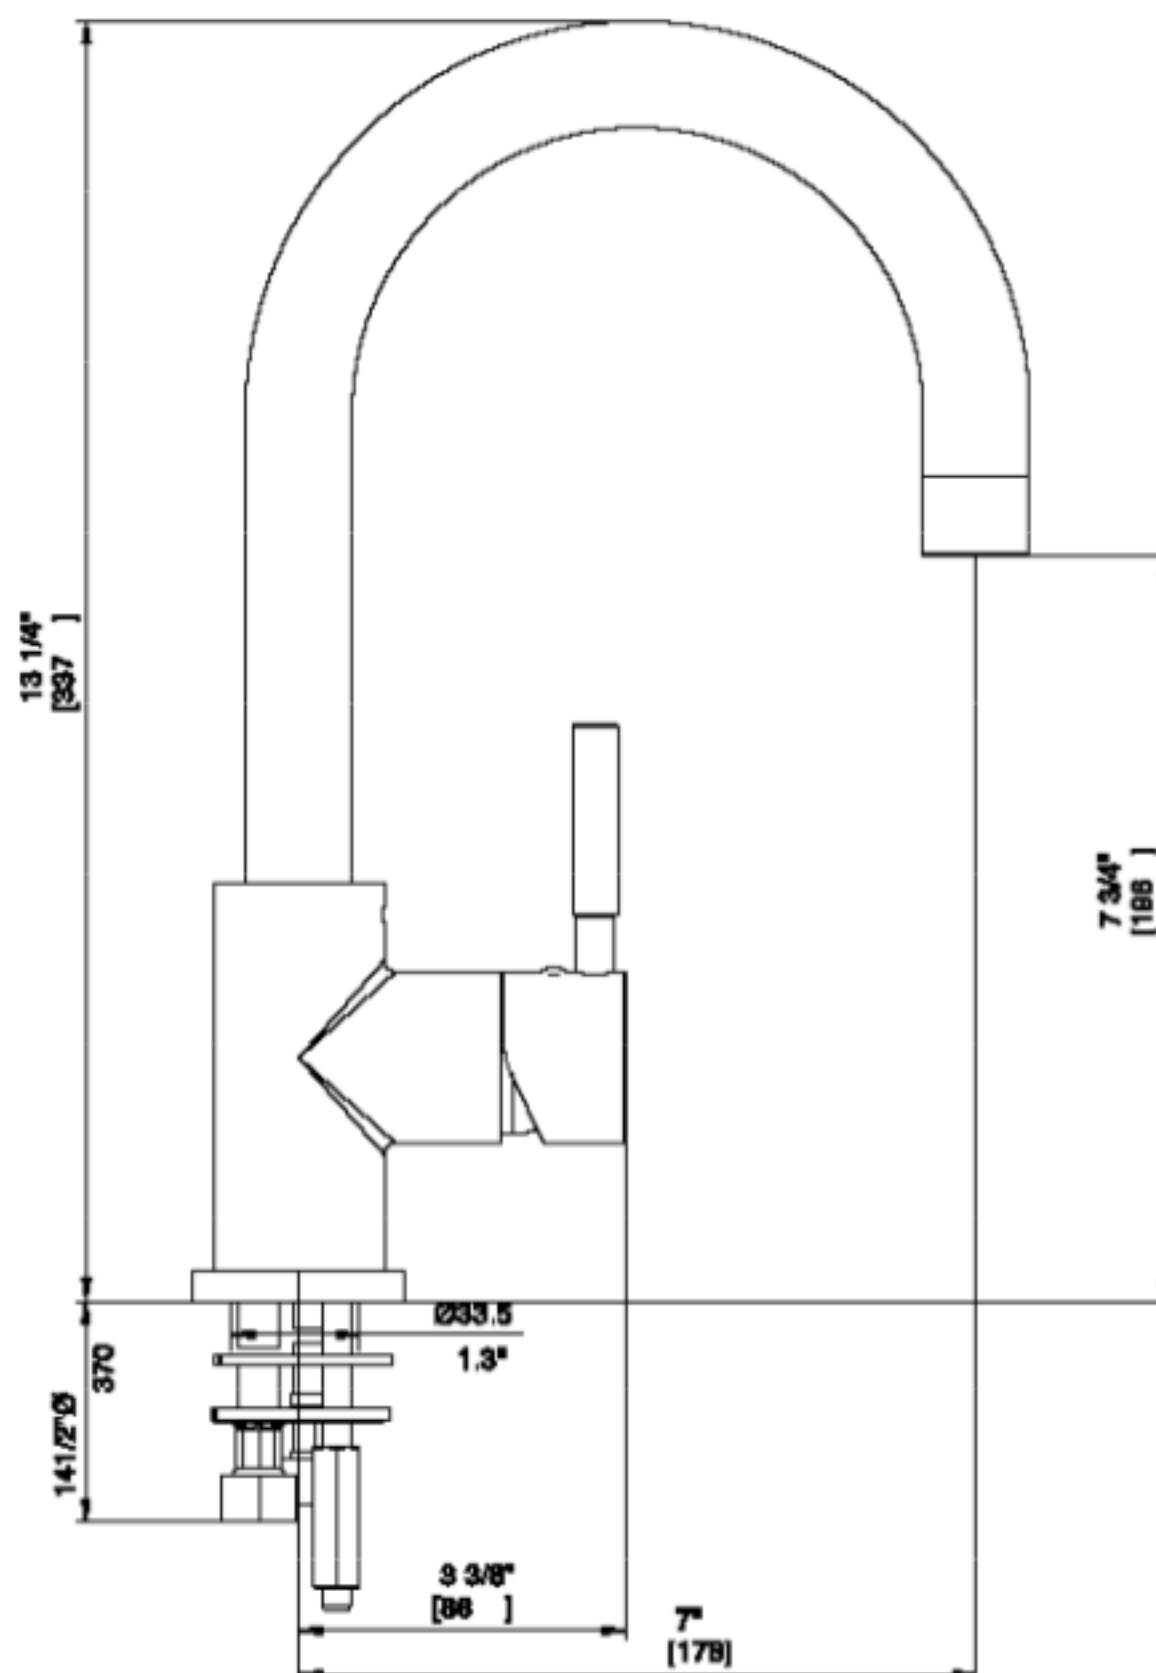

### FEATURES

- Solid brass body
- Ceramic disk cartridge
- Extra long supply lines
- 2.2 GPM flow rate
- Installation in a 1-3/8" hole
- Color coded hot and cold supply lines
- 360 degree spout swivel
- 3-1/4" backsplash clearance off center
- 1-3/4" maximum deck thickness

### OPTIONAL ACCESSORIES

Meridian Soap Dispenser: 440058 (Satin Nickel)

### NOMINAL DIMENSIONS

REACH	SPOUT HEIGHT	FAUCET HEIGHT
7"	7-3/4"	13-1/4"

See next page for exploded parts drawing and parts list.