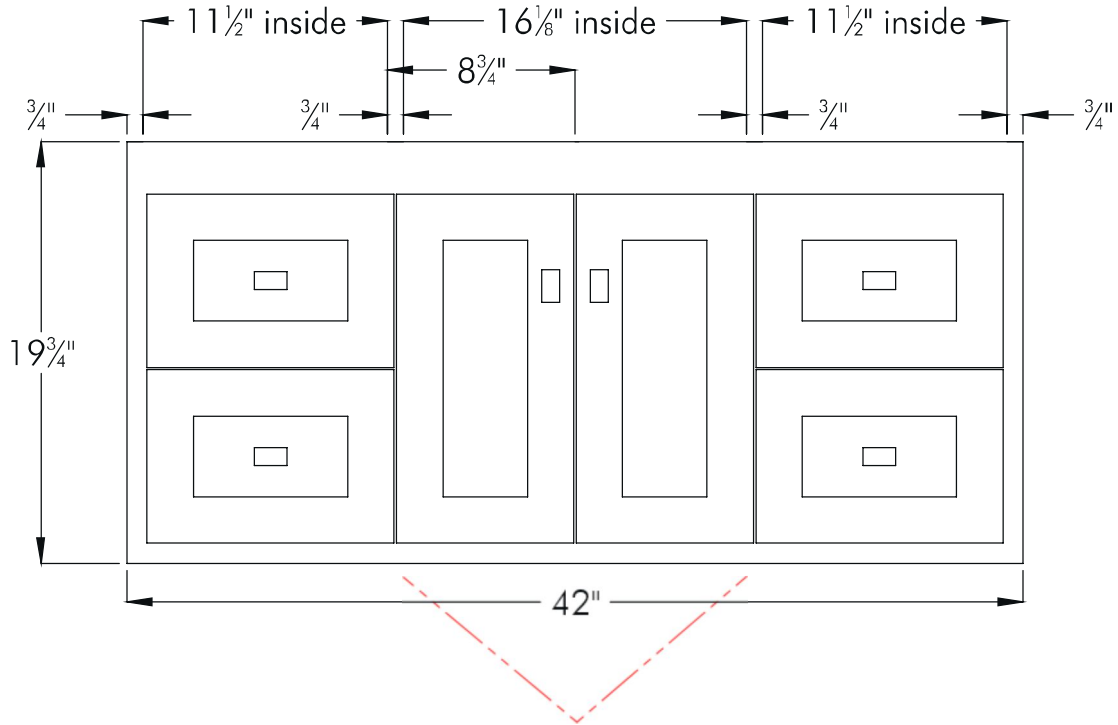

### Front View

### Side View (21" or 18" front-to-back)

**Drawers:**  
15" Deep  
A = 4" High  
B = 5<sup>3</sup>/<sub>4</sub>" High