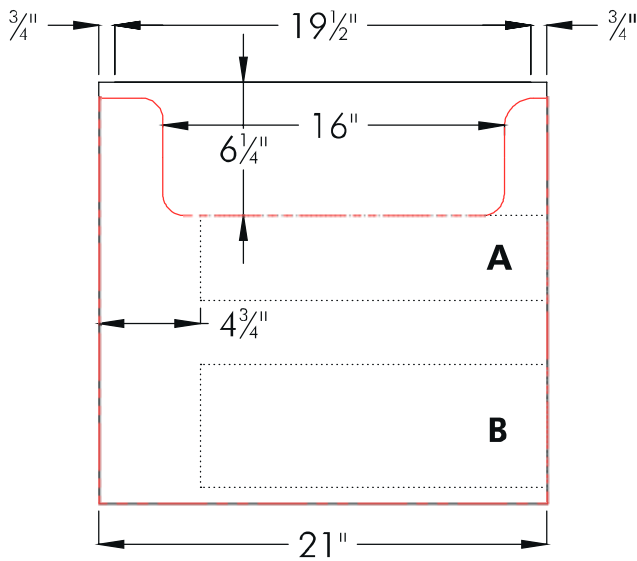

### Front View

### Side View (21" or 18" front-to-back)

**Drawers:**  
15" Deep  
A = 4" High  
B = 5<sup>3</sup>/<sub>4</sub>" High