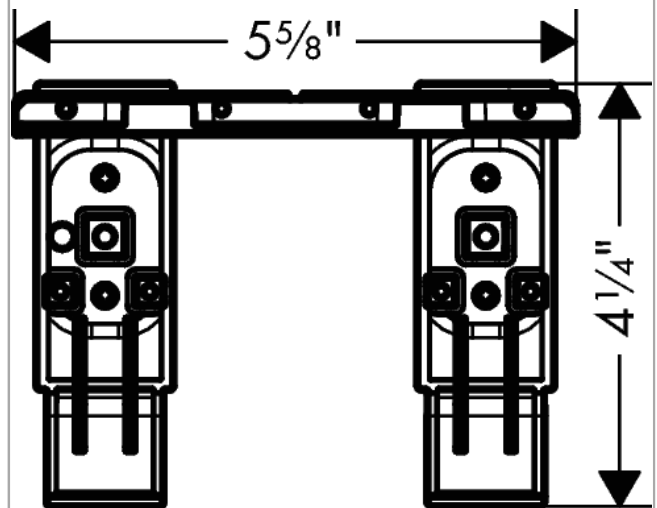

AXOR Universal Accessories
AXOR Universal Modular Adaptor Set
Finishes : **chrome** Part no. : **42870000**

Description

Features

- For installing an accessory on a rail, or for combining toilet paper holder with shelf or soap dish
- Fits with soap dish/shelf #42803000 or shelf 300mm #42838000 with roll holder #42836000

Item details

List Price \$ 73.00

Compliance

Product image

Scale drawing

AXOR Universal Accessories
AXOR Universal Modular Adaptor Set
Finishes : **chrome** Part no. : **42870000**

Exploded drawing

Year of production: >11/14