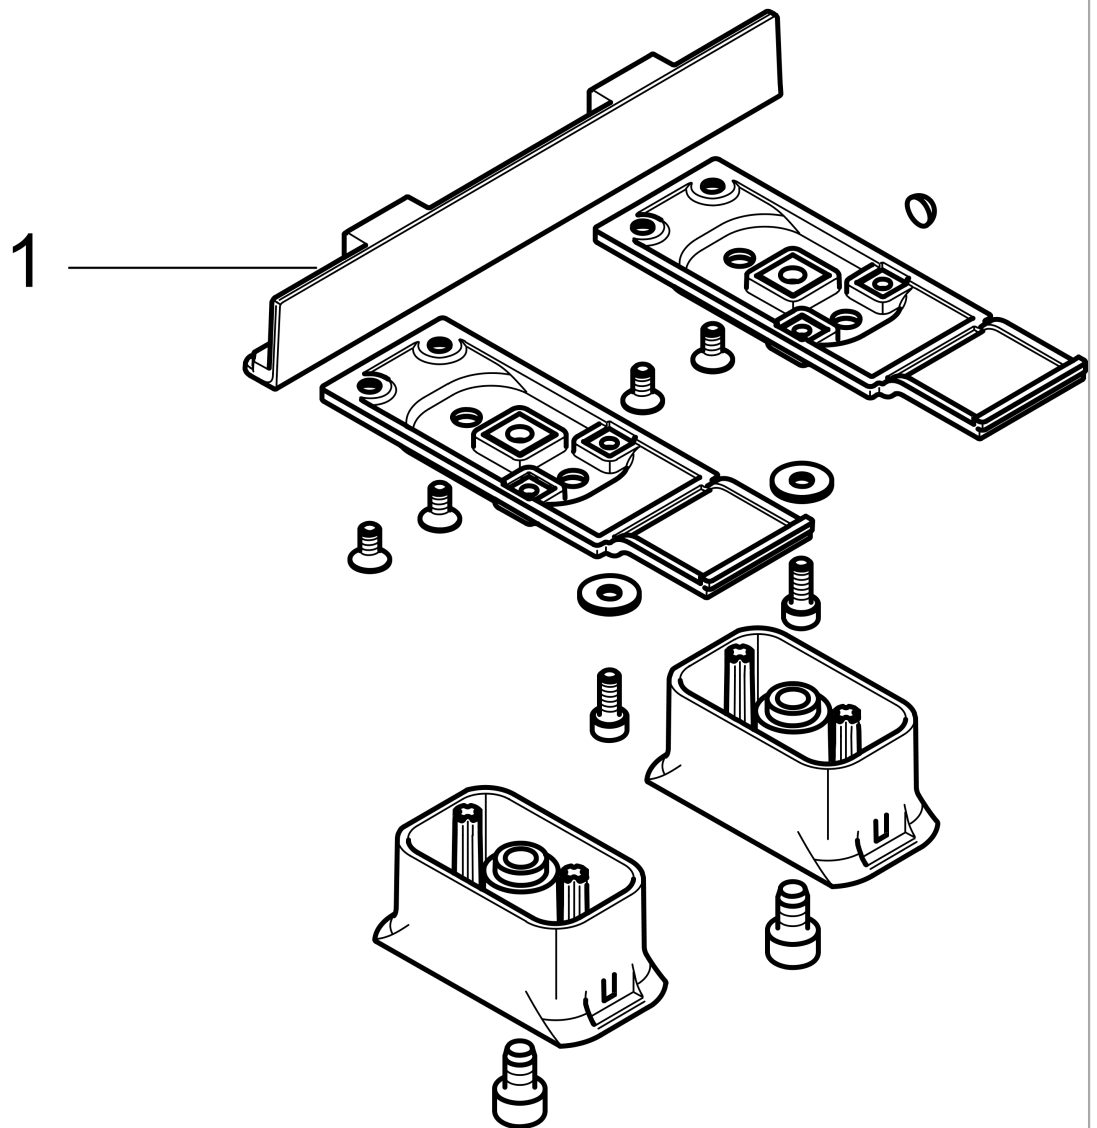

AXOR Universal Accessories
AXOR Universal Modular Adaptor Set
Finishes : **chrome** Part no. : **42870000**

Description

Features

- For installing an accessory on a rail, or for combining toilet paper holder with shelf or soap dish
- Fits with soap dish/shelf #42803000 or shelf 300mm #42838000 with roll holder #42836000

Item details

List Price \$ 73.00

Compliance

Product image

Scale drawing

AXOR Universal Accessories
AXOR Universal Modular Adaptor Set
Finishes : **chrome** Part no. : **42870000**

Exploded drawing

Year of production: >11/14

AXOR Universal Accessories
AXOR Universal Modular Adaptor Set
Finishes : **chrome** Part no. : **42870000**

Spare parts list

Year of production: >11/14

Pos.	Description	Part no.	Price	PU
1	cover	92464000	-	1
a	hexagon socket screw M6x10	92847000	-	1