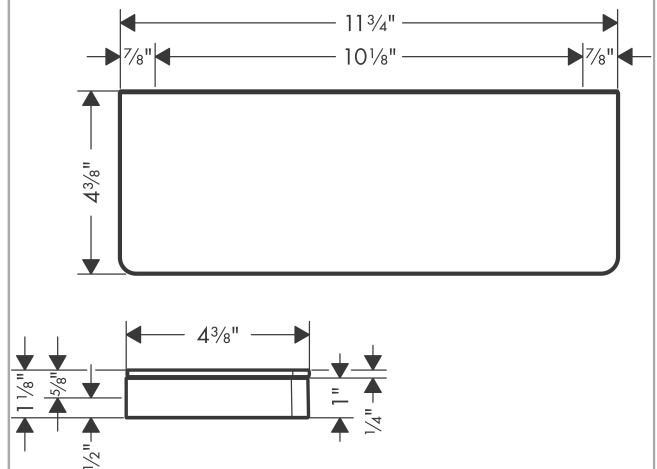

AXOR Universal Accessories AXOR Universal Shelf

Finishes : **chrome** Part no. : **42838000**

Description

Features

- Suitable for installation inside shower compartment
- Wall-mounted
- For rail mounting, requires 2x # 42870XXX (for asymmetric installation, only one set is needed)
- Mounting possible with toilet paper roll holder #42836000 (adaptor #42870000 necessary)

Item details

List Price \$ 302.00

Design awards

Compliance

Product image

Scale drawing

AXOR Universal Accessories

AXOR Universal Shelf