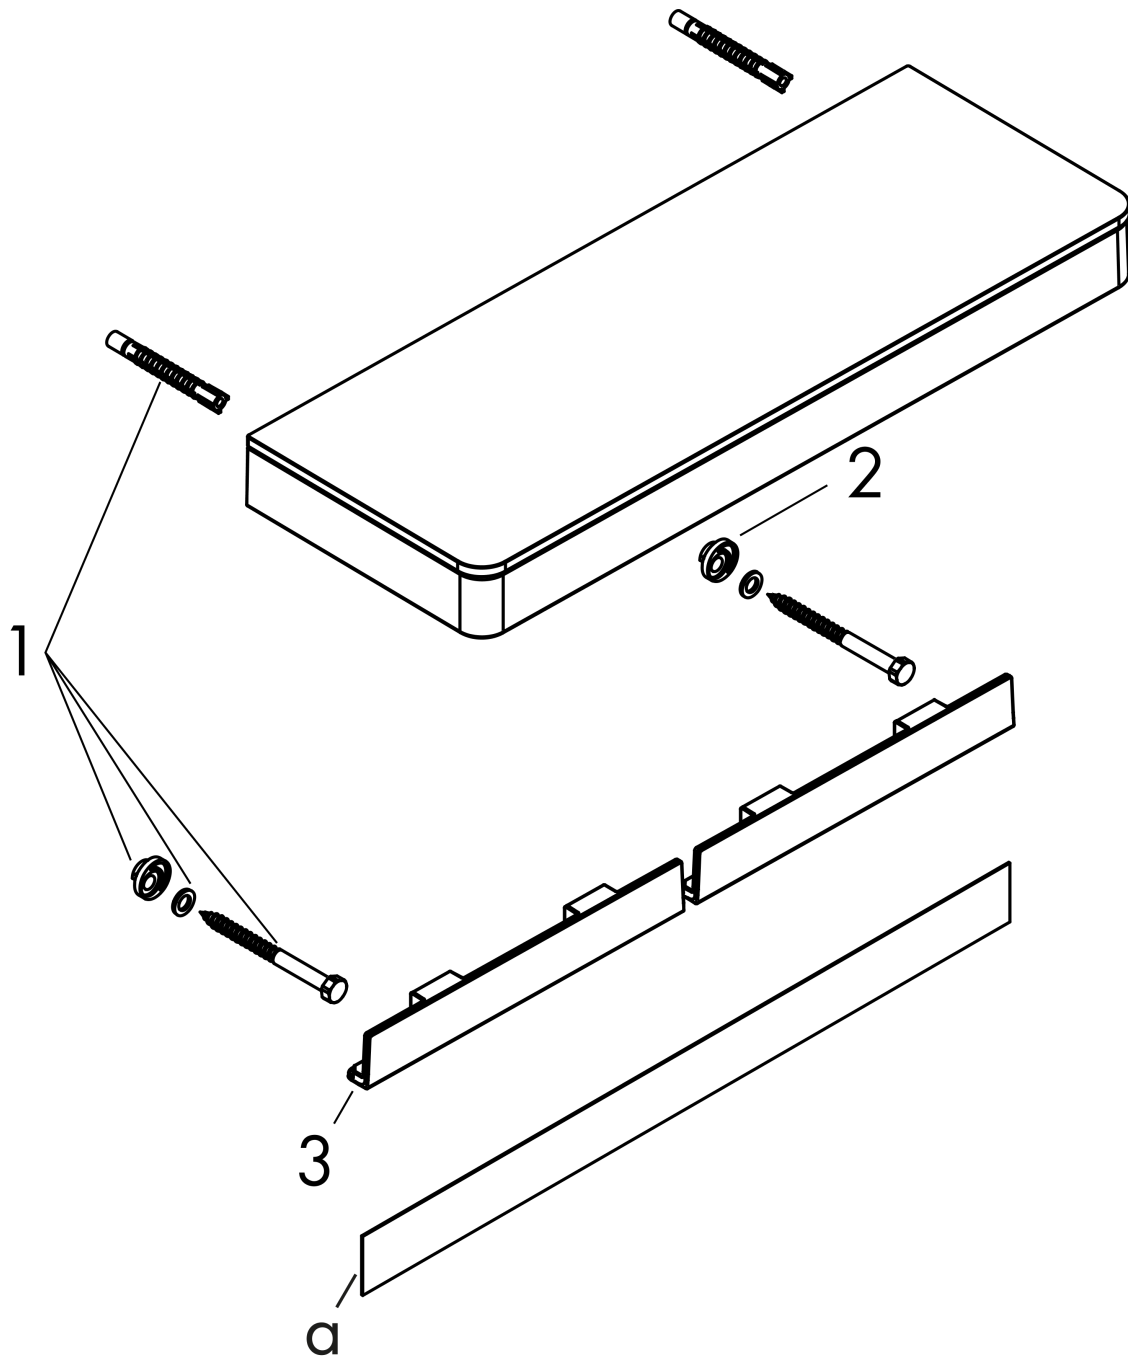

AXOR Universal Accessories

AXOR Universal Shelf

Finishes : **chrome** Part no. : **42838000**

Exploded drawing

Year of production: >11/14