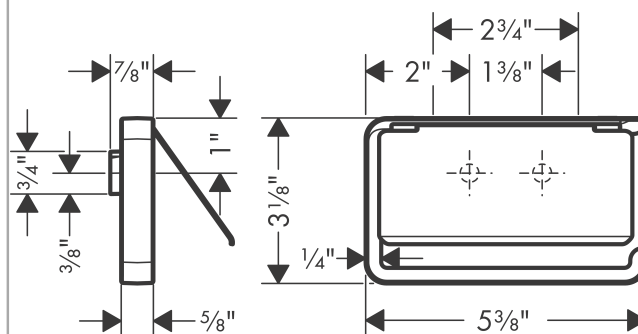

AXOR Universal Accessories
AXOR Universal Toilet Paper Holder
 Finishes : **chrome** Part no. : **42836000**

Description

Features

- Wall-mounted
- Mirror-inverted installation is also possible
- Mounting in combination with a soap dish or shelf and/or rail-mounting possible (requires # 42870XXX Modular Adaptor Set)

Item details

List Price \$ 229.00

Design awards

Compliance

Product image

Scale drawing

AXOR Universal Accessories
AXOR Universal Toilet Paper Holder
Finishes : **chrome** Part no. : **42836000**

Exploded drawing