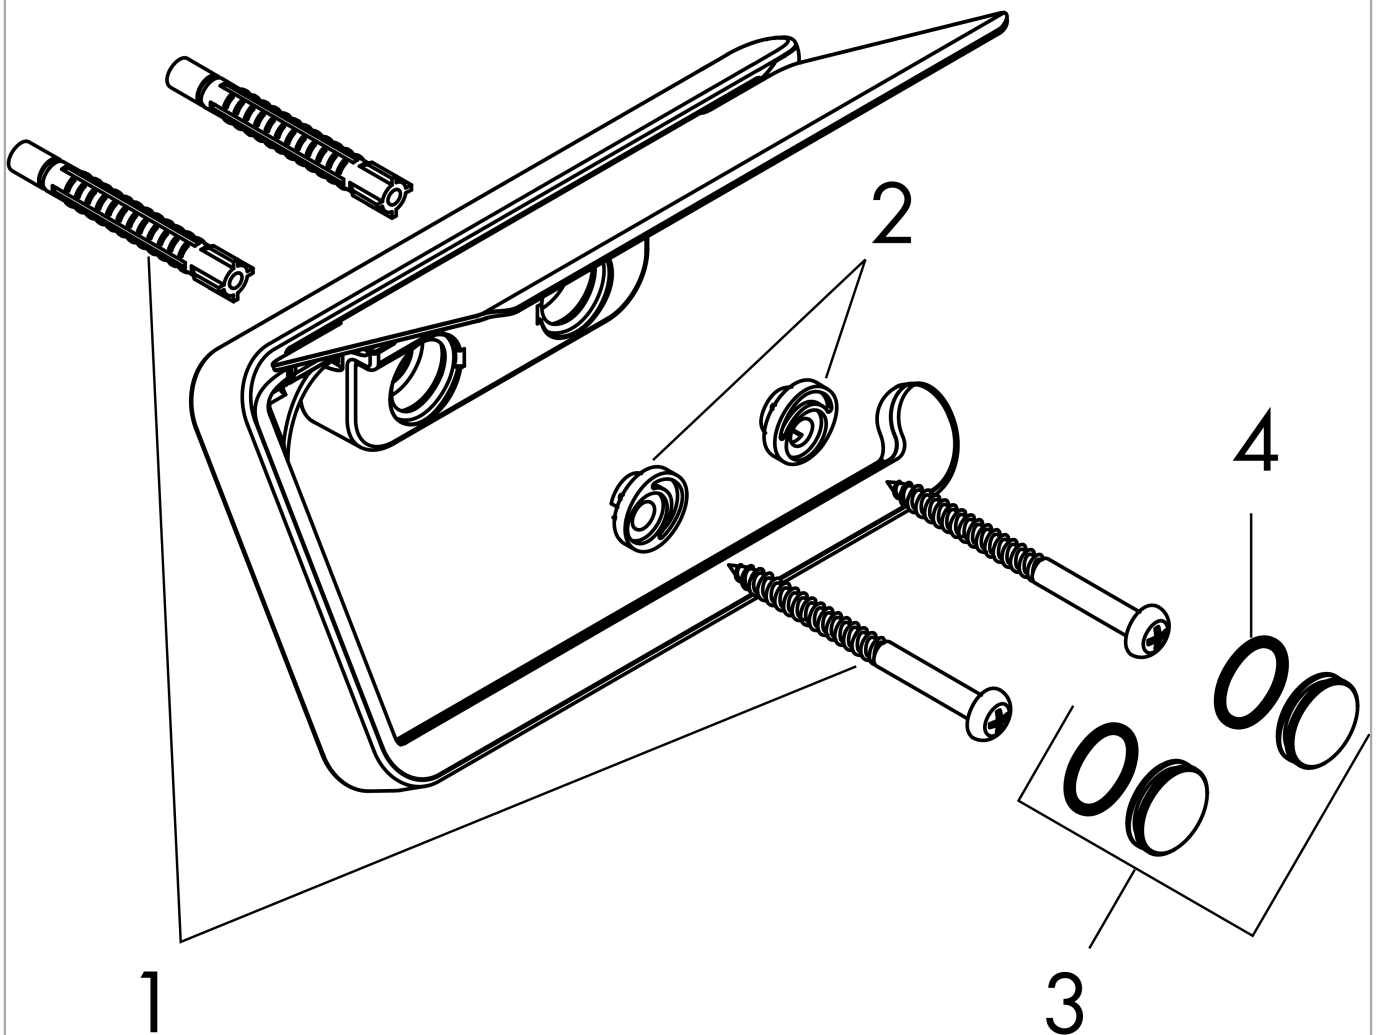

AXOR Universal Accessories
AXOR Universal Toilet Paper Holder
 Finishes : **chrome** Part no. : **42836000**

Description

Features

- Wall-mounted
- Mirror-inverted installation is also possible
- Mounting in combination with a soap dish or shelf and/or rail-mounting possible (requires # 42870XXX Modular Adaptor Set)

Item details

List Price \$ 229.00

Design awards

Compliance

Product image

Scale drawing

AXOR Universal Accessories
AXOR Universal Toilet Paper Holder
Finishes : **chrome** Part no. : **42836000**

Exploded drawing

Year of production: >11/14

AXOR Universal Accessories
AXOR Universal Toilet Paper Holder
 Finishes : **chrome** Part no. : **42836000**

Spare parts list

Year of production: >11/14

Pos.	Description	Part no.	Price	PU
1	mounting set	40915000	-	1
2	excentric socket	97604000	-	1
3	set of covers	92437000	-	1
4	O-ring 13x1,5	98475000	-	1
a	set of adapters	42870000	-	1