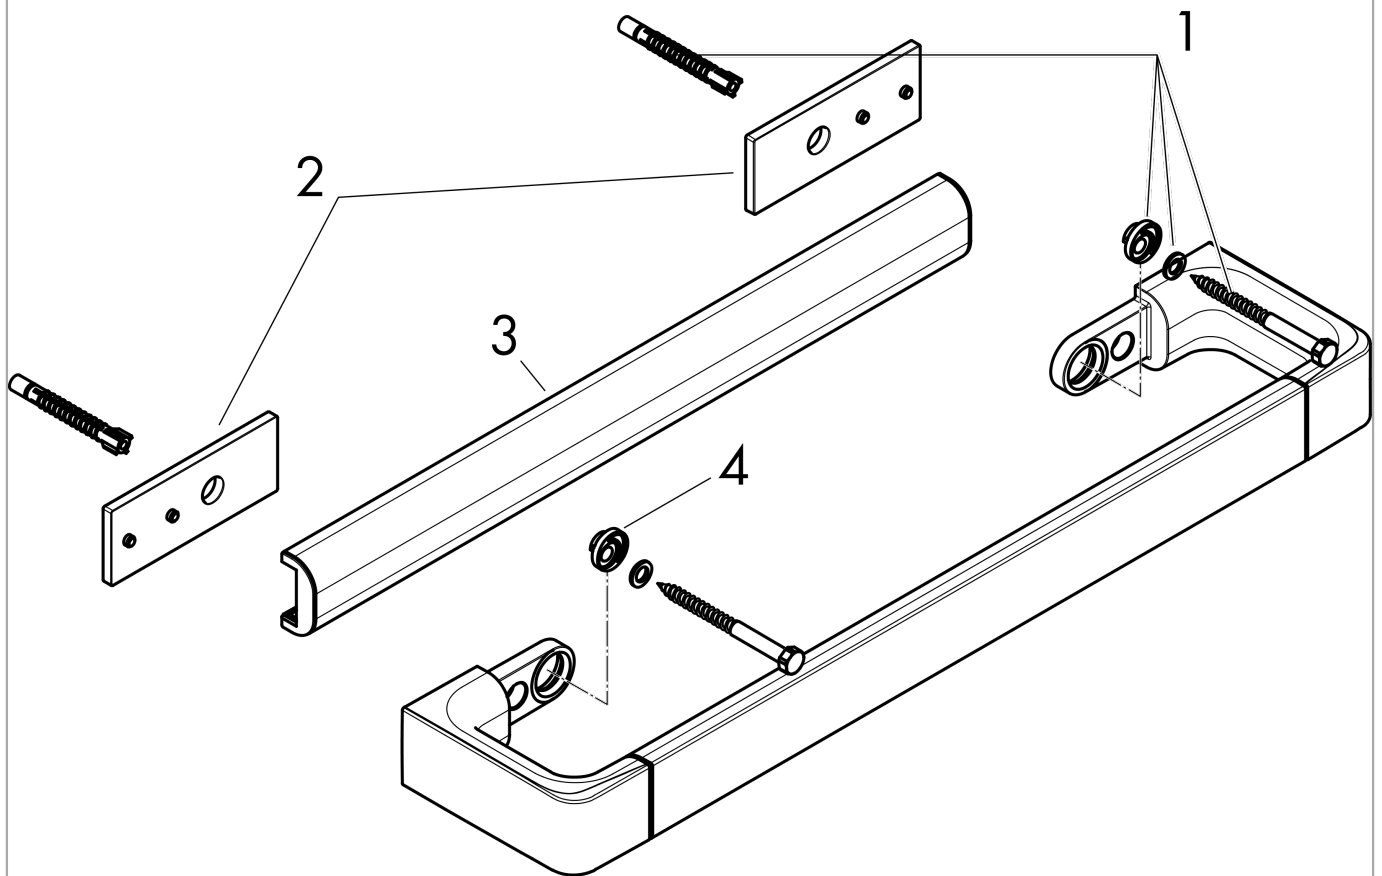

## Product image

## Scale drawing

**AXOR Universal Accessories**  
**AXOR Universal Towel Bar/Rail, Long**  
Finishes : **chrome**    Part no. : **42833000**

## Exploded drawing

Year of production: >11/14

**AXOR Universal Accessories**  
**AXOR Universal Towel Bar/Rail, Long**  
 Finishes : **chrome**    Part no. : **42833000**