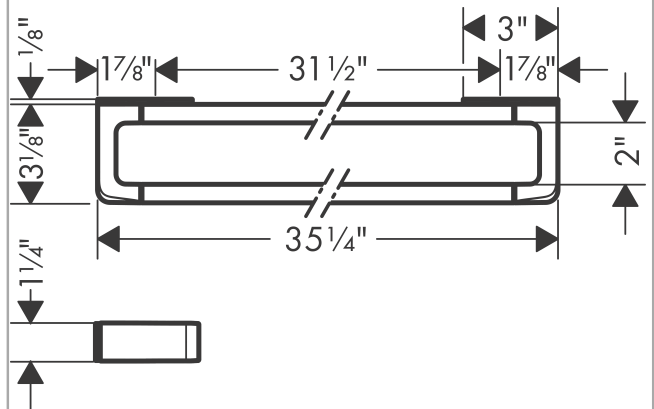

Scale drawing