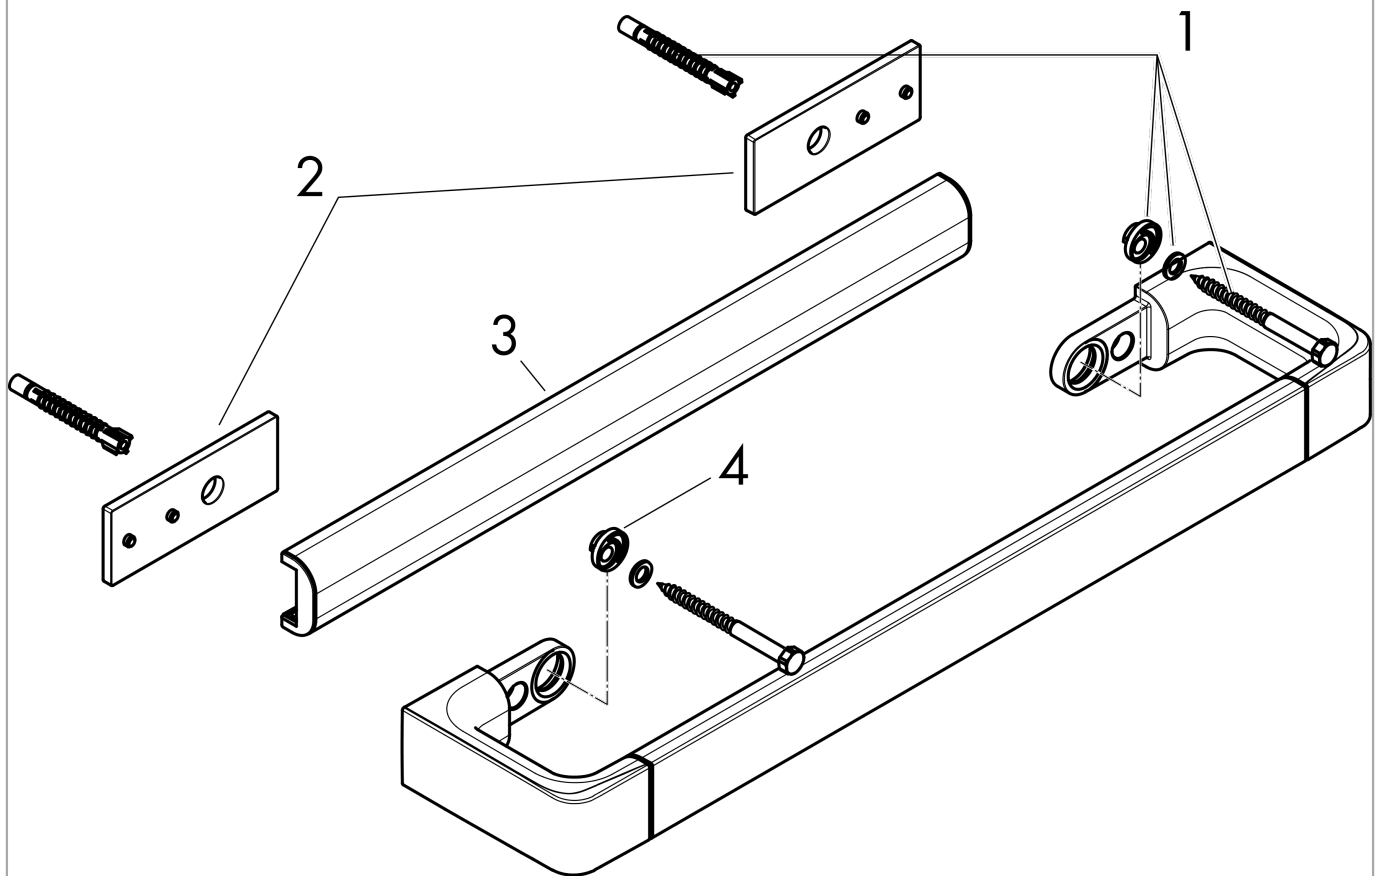

## Product image

## Scale drawing

**AXOR Universal Accessories**  
**AXOR Universal Towel Bar/Rail, Medium**  
Finishes : **chrome**    Part no. : **42832000**

## Exploded drawing

Year of production: >11/14

**AXOR Universal Accessories**  
**AXOR Universal Towel Bar/Rail, Medium**  
 Finishes : **chrome**    Part no. : **42832000**