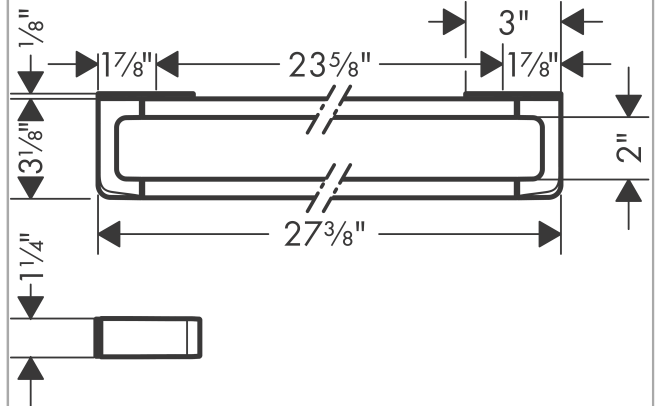

AXOR Universal Accessories
AXOR Universal Towel Bar/Rail, Medium
Finishes : **chrome**   Part no. : **42832000**

Description

Features

- Includes wall bar spacers
- Wall-mounted
- Serves as a towel bar and rail for additional accessories (requires # 42870XXX Modular Adaptor Set)

Item details

List Price $ 343.00

Design awards

Compliance

Product image

Scale drawing