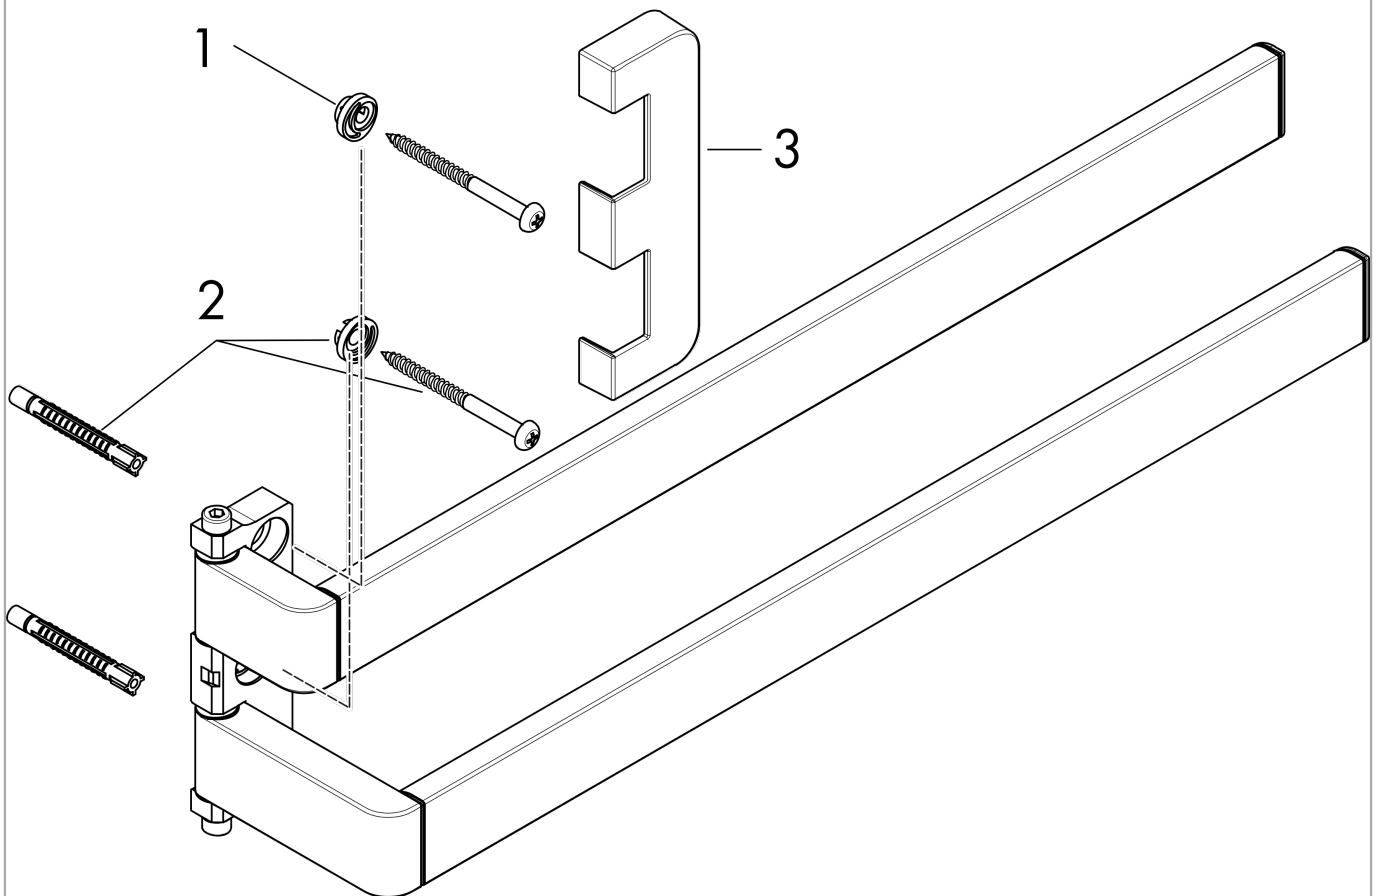

AXOR Universal Accessories
AXOR Universal Dual Towel Bar
Finishes : **chrome** Part no. : **42821000**

Exploded drawing

Year of production: >11/14

AXOR Universal Accessories
AXOR Universal Dual Towel Bar
 Finishes : **chrome** Part no. : **42821000**

Spare parts list

Year of production: >11/14

Pos.	Description	Part no.	Price	PU
1	excentric socket	97604000	-	1
2	mounting set	40915000	-	1
3	cover	92432000	-	1