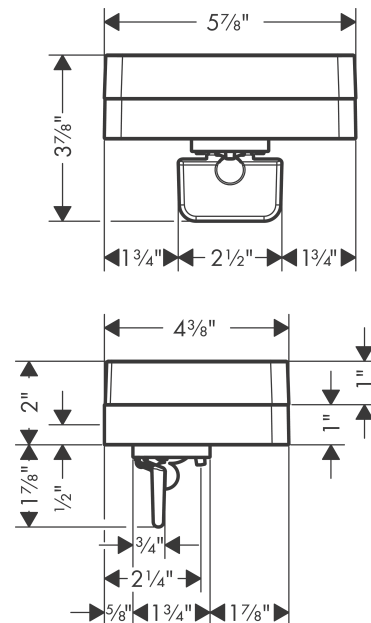

AXOR Universal Accessories

AXOR Universal Soap Dispenser with Integrated Shelf

Finishes : **chrome** Part no. : **42819000**

Description

Features

- Suitable for installation inside shower compartment
- 6 oz. capacity
- Wall-mounted
- Adaptor set #42870000 must be used when installing on a rail
- May also be used as a shelf

Item details

List Price \$ 322.00

Design awards

Compliance

Product image

Scale drawing

AXOR Universal Accessories

AXOR Universal Soap Dispenser with Integrated Shelf

Finishes : **chrome** Part no. : **42819000**

Exploded drawing

Year of production: >06/15

AXOR Universal Accessories

AXOR Universal Soap Dispenser with Integrated Shelf

Finishes : **chrome** Part no. : **42819000**

Spare parts list

Year of production: >06/15

Pos.	Description	Part no.	Price	PU
1	cover	92428000	-	1
2	pump	93321000	-	1
3	screw cover	96762000	-	1
4	support element	92425000	-	1
5	mounting set	92841000	-	1
6	excentric socket	97604000	-	1
7	cover	92427000	-	1
a	cover	42890000	-	1
b	set of adapters	42870000	-	1
c	mounting kit for two-sided glass montage	42841000	-	1