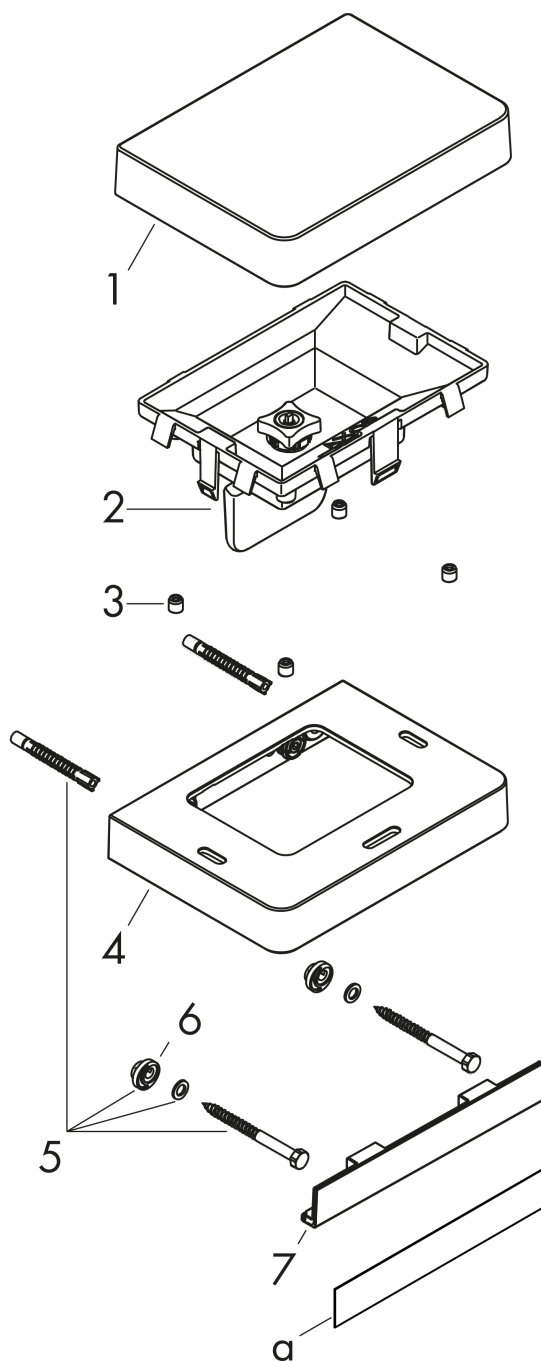

AXOR Universal Accessories

AXOR Universal Soap Dispenser with Integrated Shelf

Finishes : **chrome** Part no. : **42819000**

Description

Features

- Suitable for installation inside shower compartment
- 6 oz. capacity
- Wall-mounted
- Adaptor set #42870000 must be used when installing on a rail
- May also be used as a shelf

Item details

List Price \$ 322.00

Design awards

Compliance

Product image

Scale drawing

AXOR Universal Accessories

AXOR Universal Soap Dispenser with Integrated Shelf

Finishes : **chrome** Part no. : **42819000**

Exploded drawing

Year of production: >06/15

AXOR Universal Accessories

AXOR Universal Soap Dispenser with Integrated Shelf

Finishes : **chrome** Part no. : **42819000**

Spare parts list

Year of production: >06/15

Pos.	Description	Part no.	Price	PU
1	cover	92428000	-	1
2	pump	93321000	-	1
3	screw cover	96762000	-	1
4	support element	92425000	-	1
5	mounting set	92841000	-	1
6	excentric socket	97604000	-	1
7	cover	92427000	-	1
a	cover	42890000	-	1
b	set of adapters	42870000	-	1
c	mounting kit for two-sided glass montage	42841000	-	1