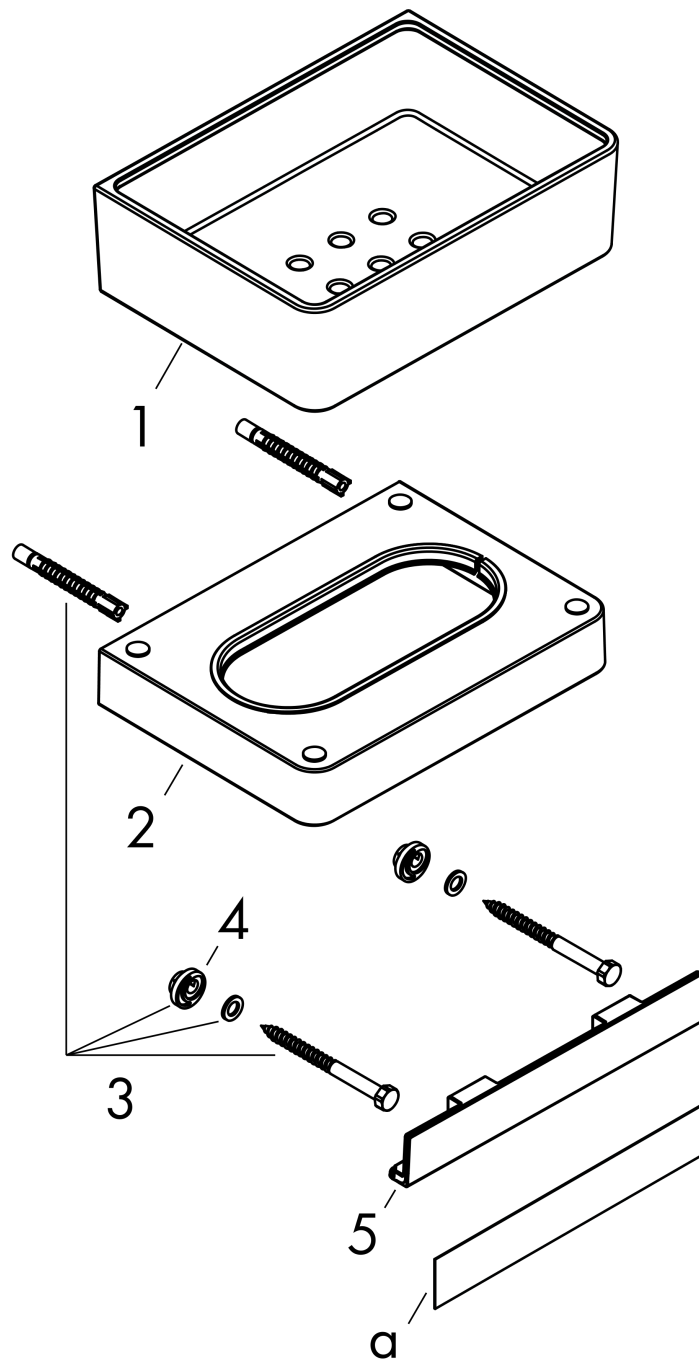

AXOR Universal Accessories
AXOR Universal Shower Basket
Finishes : **chrome**   Part no. : **42802000**

Exploded drawing

Year of production: >11/14

AXOR Universal Accessories
AXOR Universal Shower Basket
Finishes : **chrome**   Part no. : **42802000**

Spare parts list

Year of production: >11/14

Pos.	Description	Part no.	Price	PU
1	soap dish	92423000	-	1
2	support element	92424000	-	1
3	mounting set	92841000	-	1
4	excentric socket	97604000	-	1
5	cover	92427000	-	1
a	cover	42890000	-	1
b	set of adapters	42870000	-	1
c	mounting kit for two-sided glass montage	42841000	-	1