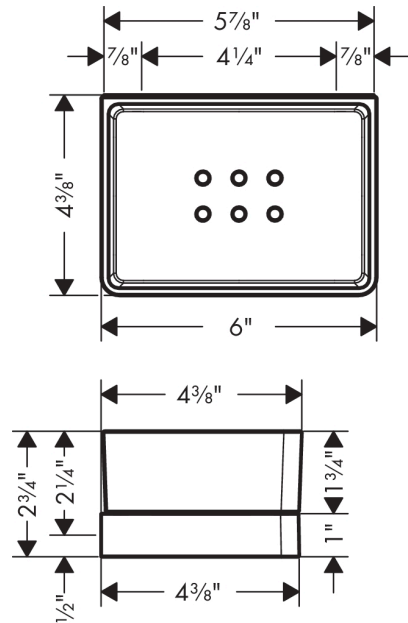

Scale drawing