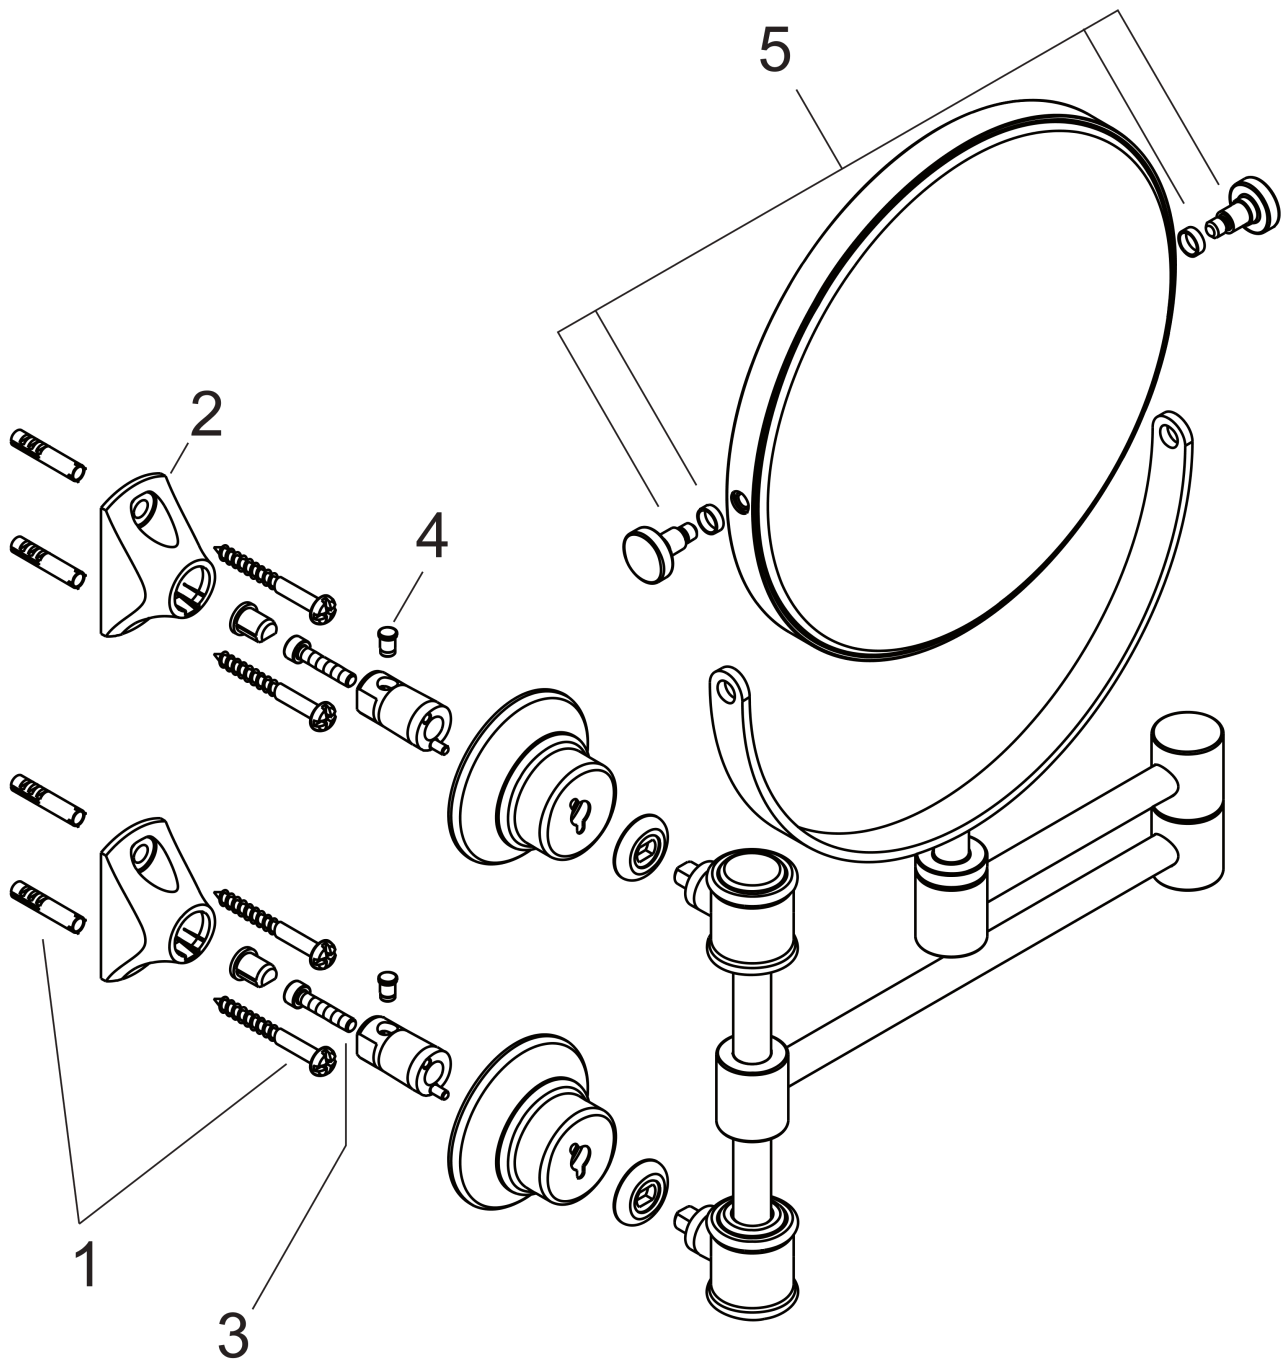

## Product image

## Scale drawing

**AXOR Montreux**  
**AXOR Montreux Pull-Out Shaving Mirror**  
Finishes : **chrome**    Part no. : **42090000**

## Exploded drawing

Year of production: >04/06

**AXOR Montreux**  
**AXOR Montreux Pull-Out Shaving Mirror**  
 Finishes : **chrome**    Part no. : **42090000**

## Spare parts list

Year of production: >04/06

Pos.	Description	Part no.	Price	PU
1	mounting set	40915000	-	1
2	support element	96341000	-	1
3	hexagon socket screw M4x10	97661000	-	1
4	pin	97546000	-	1
5	mirror	98729000	-	1