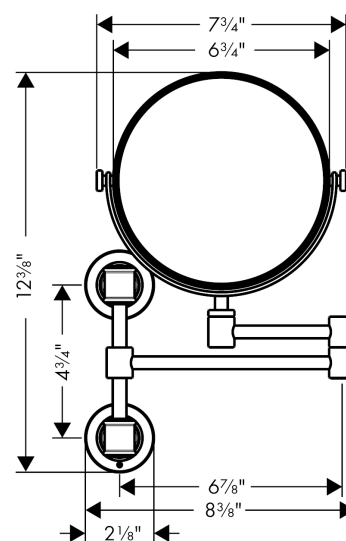

## Scale drawing

**AXOR Montreux**  
**AXOR Montreux Pull-Out Shaving Mirror**  
Finishes : **chrome**    Part no. : **42090000**

## Exploded drawing

Year of production: >04/06

**AXOR Montreux**  
**AXOR Montreux Pull-Out Shaving Mirror**  
 Finishes : **chrome**    Part no. : **42090000**

## Spare parts list

Year of production: >04/06

Pos.	Description	Part no.	Price	PU
1	mounting set	40915000	-	1
2	support element	96341000	-	1
3	hexagon socket screw M4x10	97661000	-	1
4	pin	97546000	-	1
5	mirror	98729000	-	1