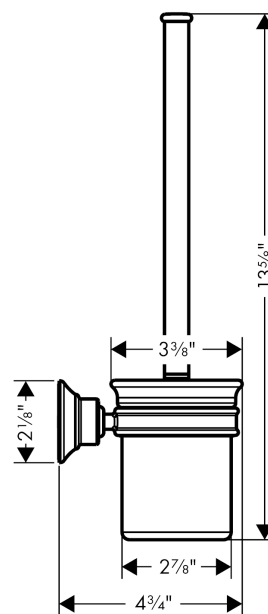

AXOR Montreux
AXOR Montreux Toilet Brush with Holder, Wall-Mounted
Finishes : **chrome** Part no. : **42035000**

Description

Features

- Brush
- Wall-mounted

Item details

List Price \$ 260.00

Compliance

Product image

Scale drawing

AXOR Montreux
AXOR Montreux Toilet Brush with Holder, Wall-Mounted
Finishes : **chrome** Part no. : **42035000**

Exploded drawing

Year of production: >05/06

AXOR Montreux
AXOR Montreux Toilet Brush with Holder, Wall-Mounted
 Finishes : **chrome** Part no. : **42035000**

Spare parts list

Year of production: >05/06

Pos.	Description	Part no.	Price	PU
1	mounting set	40915000	-	1
2	support element	96341000	-	1
3	pin	97546000	-	1
4	plastic ring	98726000	-	1
5	cup	42094000	-	1
6	stick with brush	40089000	-	1
7	WC-brush white	40088000	-	1