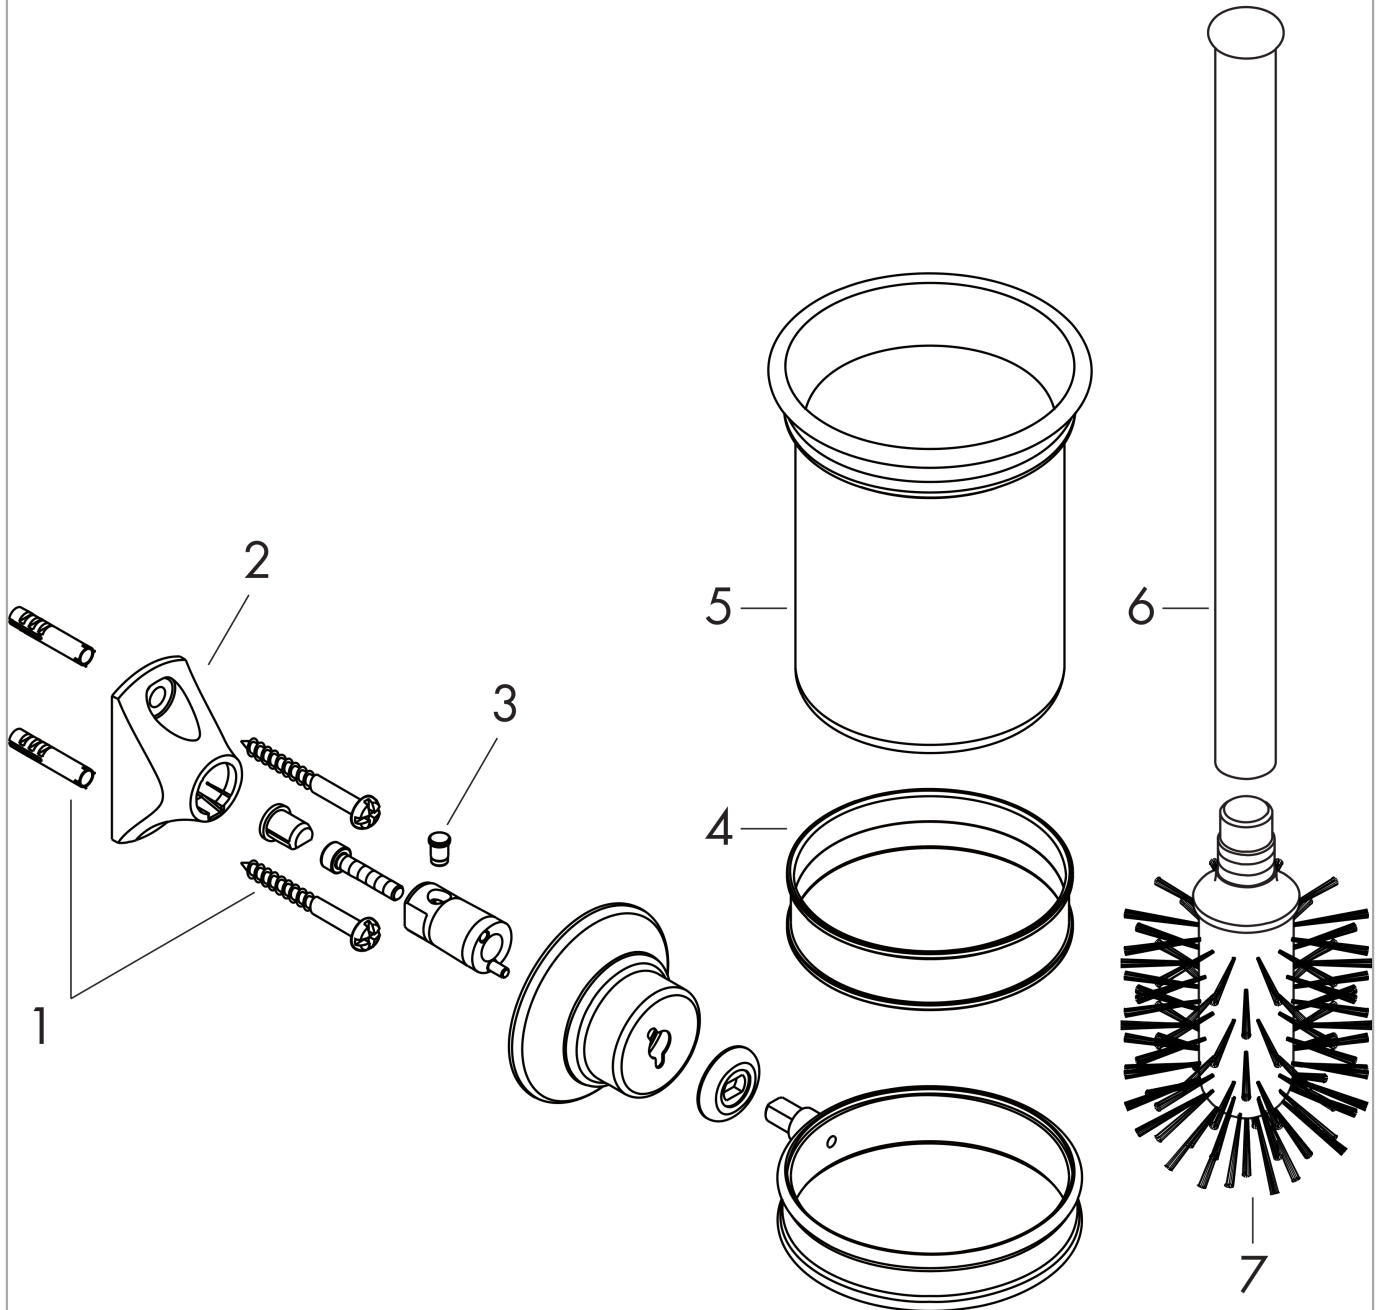

AXOR Montreux
AXOR Montreux Toilet Brush with Holder, Wall-Mounted
Finishes : **chrome** Part no. : **42035000**

Description

Features

- Brush
- Wall-mounted

Item details

List Price \$ 260.00

Compliance

Product image

Scale drawing

AXOR Montreux
AXOR Montreux Toilet Brush with Holder, Wall-Mounted
Finishes : **chrome** Part no. : **42035000**

Exploded drawing

Year of production: >05/06

AXOR Montreux
AXOR Montreux Toilet Brush with Holder, Wall-Mounted
 Finishes : **chrome** Part no. : **42035000**

Spare parts list

Year of production: >05/06

Pos.	Description	Part no.	Price	PU
1	mounting set	40915000	-	1
2	support element	96341000	-	1
3	pin	97546000	-	1
4	plastic ring	98726000	-	1
5	cup	42094000	-	1
6	stick with brush	40089000	-	1
7	WC-brush white	40088000	-	1