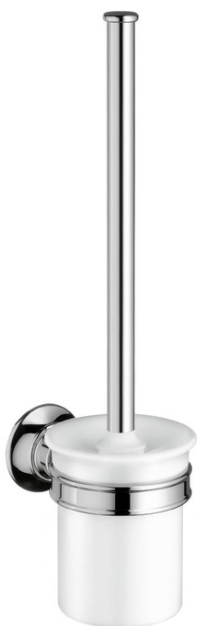

AXOR Montreux
AXOR Montreux Toilet Brush with Holder, Wall-Mounted
Finishes : **chrome** Part no. : **42035000**

Description

Features

- Brush
- Wall-mounted

Item details

List Price \$ 260.00

Compliance

Product image

Scale drawing

AXOR Montreux
AXOR Montreux Toilet Brush with Holder, Wall-Mounted
Finishes : **chrome** Part no. : **42035000**

Exploded drawing

Year of production: >05/06

AXOR Montreux
AXOR Montreux Toilet Brush with Holder, Wall-Mounted
 Finishes : **chrome** Part no. : **42035000**

Spare parts list

Year of production: >05/06

Pos.	Description	Part no.	Price	PU
1	mounting set	40915000	-	1
2	support element	96341000	-	1
3	pin	97546000	-	1
4	plastic ring	98726000	-	1
5	cup	42094000	-	1
6	stick with brush	40089000	-	1
7	WC-brush white	40088000	-	1