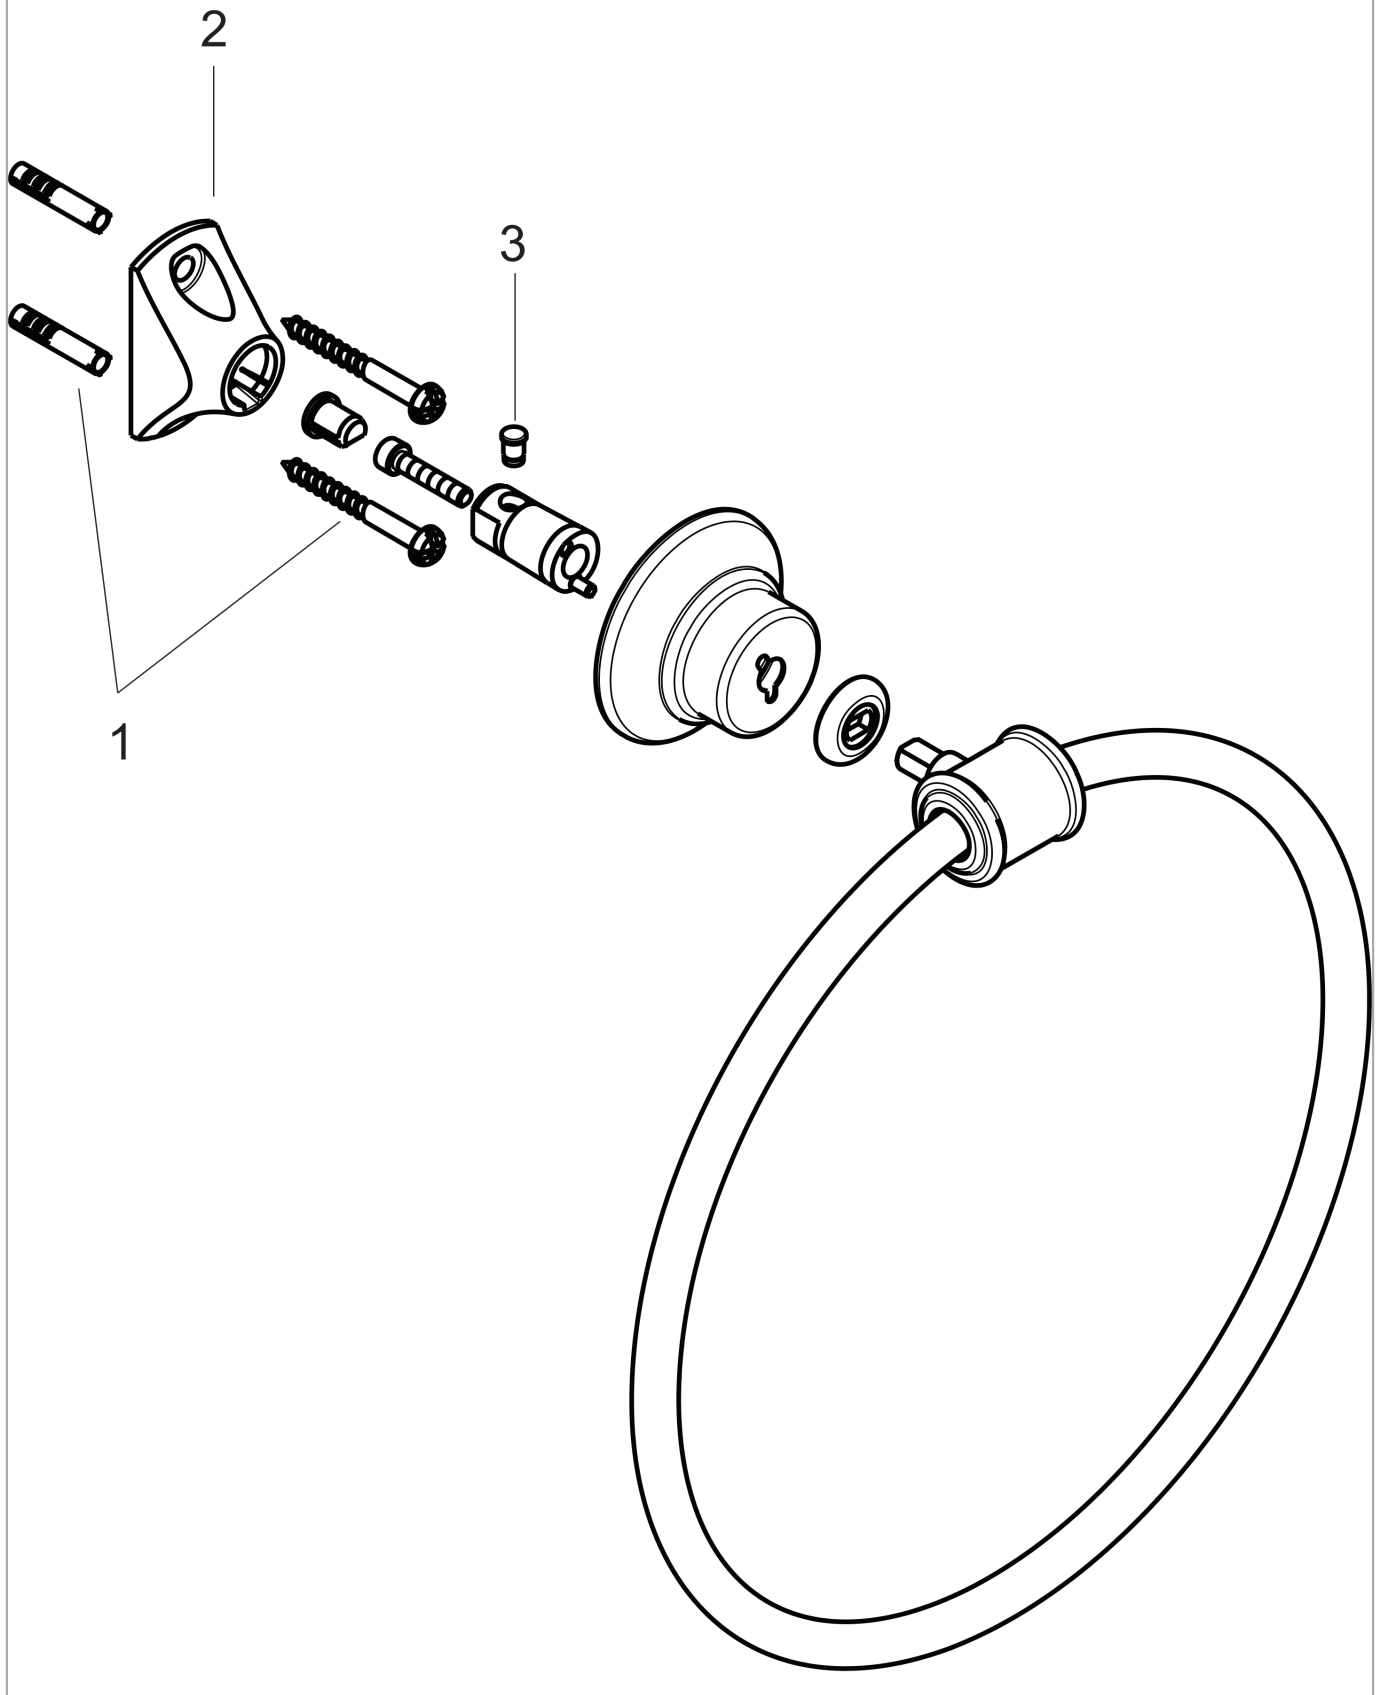

AXOR Montreux
AXOR Montreux Towel Ring
Finishes : **chrome** Part no. : **42021000**

Description

Features

- Wall-mounted

Item details

List Price \$ 208.00

Compliance

Product image

Scale drawing

AXOR Montreux
AXOR Montreux Towel Ring
Finishes : **chrome** Part no. : **42021000**

Exploded drawing

Year of production: >05/06

AXOR Montreux
AXOR Montreux Towel Ring
Finishes : **chrome** Part no. : **42021000**

Spare parts list

Year of production: >**05/06**

Pos.	Description	Part no.	Price	PU
1	mounting set	40915000	-	1
2	support element	96341000	-	1
3	pin	97546000	-	1