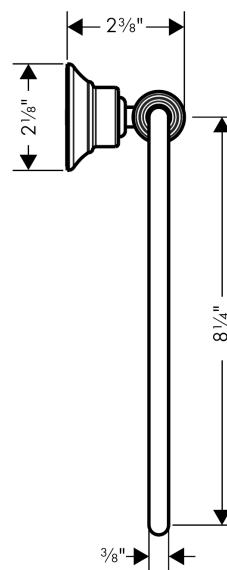

AXOR Montreux
AXOR Montreux Towel Ring
Finishes : **chrome** Part no. : **42021000**

Description

Features

- Wall-mounted

Item details

List Price \$ 208.00

Compliance

Product image

Scale drawing

AXOR Montreux
AXOR Montreux Towel Ring
Finishes : **chrome** Part no. : **42021000**

Exploded drawing

Year of production: >05/06

AXOR Montreux
AXOR Montreux Towel Ring
Finishes : **chrome** Part no. : **42021000**

Spare parts list

Year of production: >**05/06**

Pos.	Description	Part no.	Price	PU
1	mounting set	40915000	-	1
2	support element	96341000	-	1
3	pin	97546000	-	1