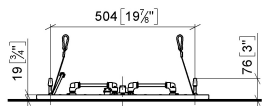

**Technical data:**

- Rain panel 23-5/8" x 16-1/2"
- Min. rough in depth 5-7/8"
- Weight 33 lbs
- Supply line (hot/cold): 2 x 3/4"

**Electric:**

- Ceiling module power supply
- 24V DC (CV)
- Ambient lighting
- Color LED light RGBW
- Lights protected against splashing

41 771 979 Product version from 9/1/2024

**Required article**

**SERENITY SKY Installation rough with light -** 35 771 970-90  
0010

- Rough parts
- Diverter trim is sold separately
- Flush-mounted reflection box 26-1/8" x 19" RAL 9003 signal white
- Pre-assembly kit for three-way diverter included
- 2x female thread 1/2" connections
- Min. rough in depth 5-7/8"
- Weight 33 lbs
- Connecting cable 27-1/2"
- Input 100-240V AC 50-60Hz
- Output 24V DC SELV / Class 2
- ZigBee Light Link RGBW Controller
- To be provided by the customer:  
Zigbee Gateway

41 771 979 Product version from 9/1/2024

mm [inches]  
1:10