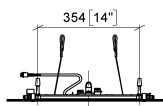

**Technical data:**

- Rain panel 23-5/8" x 16-1/2"
- Min. rough in depth 5-7/8"
- Weight 33 lbs
- Supply line (hot/cold): 2 x 3/4"

**Electric:**

- Ceiling module power supply
- 24V DC (CV)
- Ambient lighting
- Color LED light RGBW
- Lights protected against splashing

41 771 979 Product version from 9/1/2024

**Required article**

**SERENITY SKY Installation rough with light -** 35 771 970-90  
0010

- Rough parts
- Diverter trim is sold separately
- Flush-mounted reflection box 26-1/8" x 19" RAL 9003 signal white
- Pre-assembly kit for three-way diverter included
- 2x female thread 1/2" connections
- Min. rough in depth 5-7/8"
- Weight 33 lbs
- Connecting cable 27-1/2"
- Input 100-240V AC 50-60Hz
- Output 24V DC SELV / Class 2
- ZigBee Light Link RGBW Controller
- To be provided by the customer:  
Zigbee Gateway

41 771 979 Product version from 9/1/2024

mm [inches]  
1:10