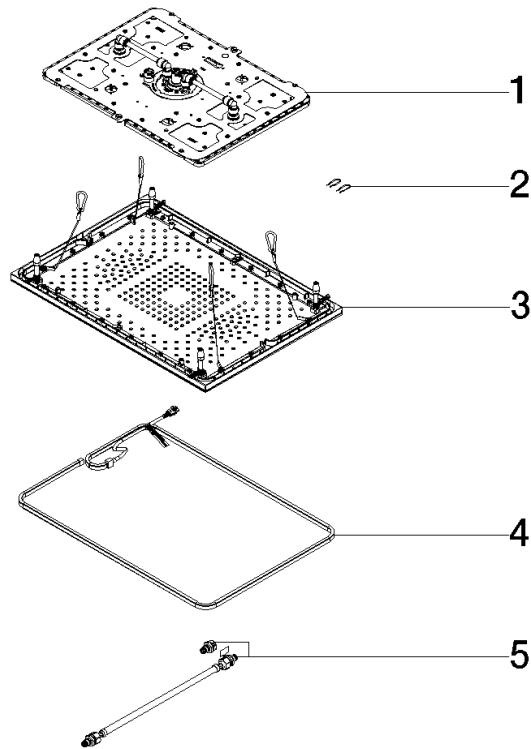

Spare parts list

Number	Item Number	Designation	Number of units	Lead time
3	90 12 05 106 01-00	cover	1.00	10
4	90 10 01 263 00 90	electronic accessories	1.00	2
5	90 30 04 033 01 90	hose	1.00	2
1	90 12 01 095 03 90	shower	1.00	2
2	91 16 02 053 00 90	holder	1.00	2