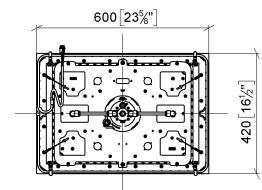

**Technical data:**

- Rain panel 23-5/8" x 16-1/2"
- Min. rough in depth 5-7/8"
- Weight 33 lbs
- Supply line (hot/cold): 2 x 3/4"

**Electric:**

- Ceiling module power supply
- 24V DC (CV)
- Ambient lighting
- Color LED light RGBW
- Lights protected against splashing

41 771 979 Product version from 9/1/2024

**Required article**

**SERENITY SKY Installation rough with light -** 35 771 970-90  
0010

- Rough parts
- Diverter trim is sold separately
- Flush-mounted reflection box 26-1/8" x 19" RAL 9003 signal white
- Pre-assembly kit for three-way diverter included
- 2x female thread 1/2" connections
- Min. rough in depth 5-7/8"
- Weight 33 lbs
- Connecting cable 27-1/2"
- Input 100-240V AC 50-60Hz
- Output 24V DC SELV / Class 2
- ZigBee Light Link RGBW Controller
- To be provided by the customer:  
Zigbee Gateway

41 771 979 Product version from 9/1/2024

mm [inches]  
1:10