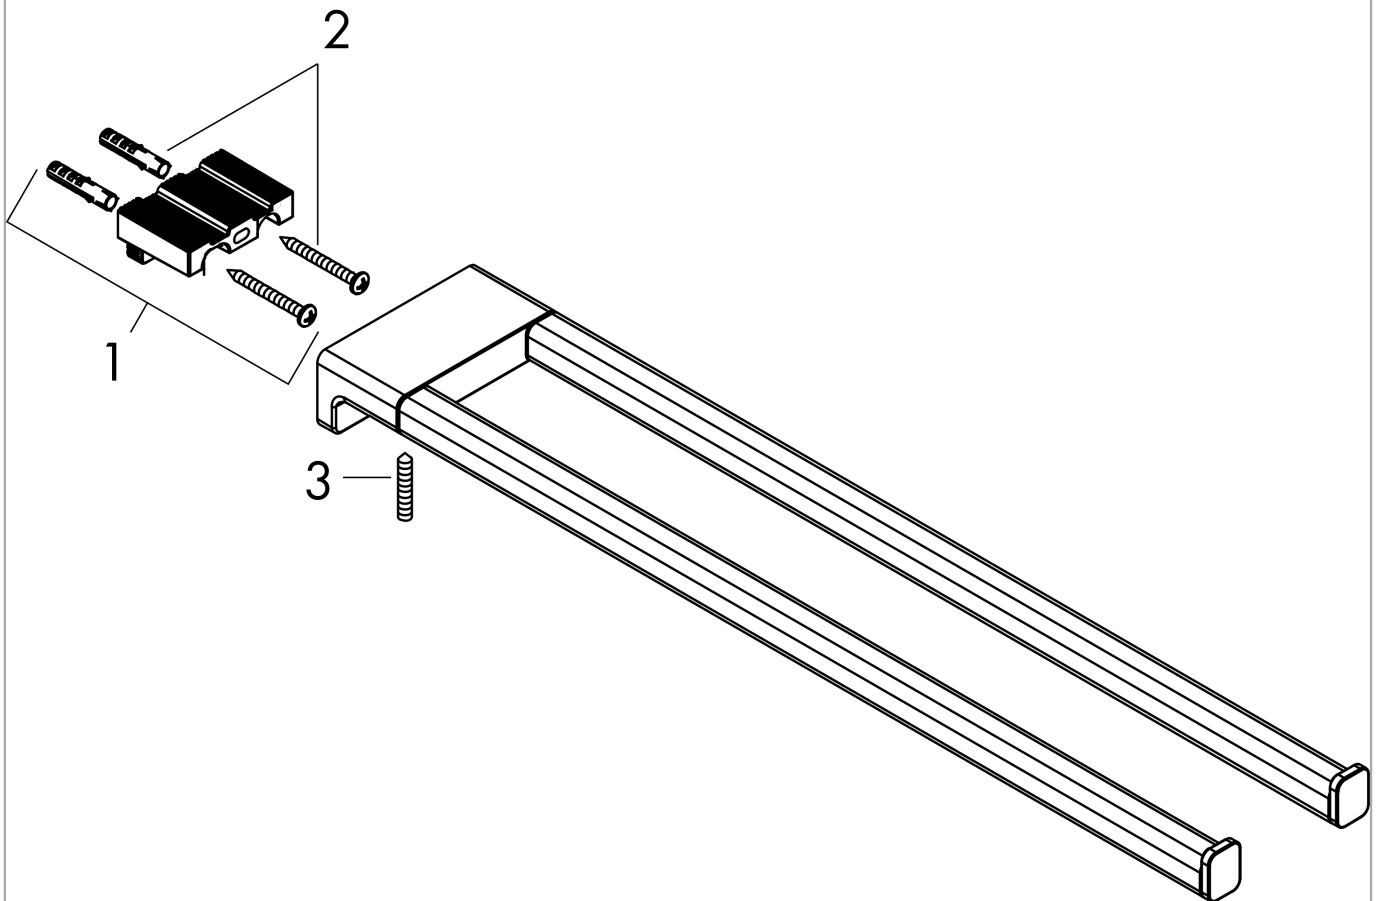

**AddStoris
Dual Towel Bar**

Finish: **chrome** Part no. : **41770000**

Description

Features

- Wall-mounted
- Metal
- Plastic holder
- Fixed
- With mounting material
- Diameter of drilled hole: 0.23"
- Concealed fastening

Item details

List Price \$ 108.00

Design awards

reddot winner 2021

Product image

Scale drawing

AddStoris
Dual Towel Bar
Finish: chrome Part no. : 41770000

Exploded drawing

Year of production: >04/21

**AddStoris
Dual Towel Bar**

Finish: **chrome** Part no. : **41770000**

Spare parts list

Year of production: >**04/21**

Pos.	Description	Part no.	Price	PU
1	support cpl.	94680000	-	1
2	mounting set	40915000	-	1
3	set of screws	94878000	-	1