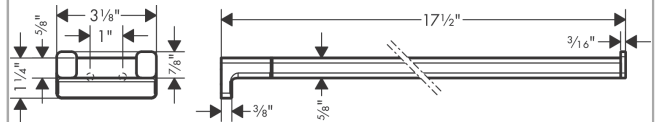

**AddStoris
Dual Towel Bar**

Finish: **chrome** Part no. : **41770000**

Description

Features

- Wall-mounted
- Metal
- Plastic holder
- Fixed
- With mounting material
- Diameter of drilled hole: 0.23"
- Concealed fastening

Item details

List Price \$ 108.00

Design awards

reddot winner 2021

Product image

Scale drawing

AddStoris
Dual Towel Bar
Finish: chrome Part no. : 41770000

Exploded drawing

Year of production: >04/21

**AddStoris
Dual Towel Bar**

Finish: **chrome** Part no. : **41770000**

Spare parts list

Year of production: >**04/21**

Pos.	Description	Part no.	Price	PU
1	support cpl.	94680000	-	1
2	mounting set	40915000	-	1
3	set of screws	94878000	-	1