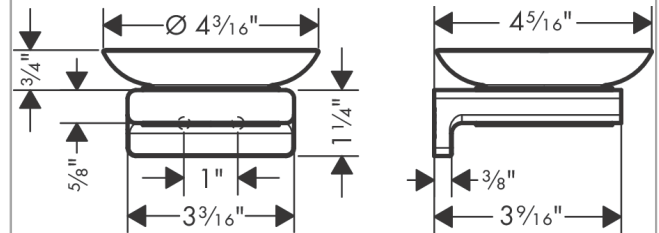

**AddStoris  
Soap Dish**

Finish: **chrome** Part no. : **41746000**

**Description**

**Features**

- Wall-mounted
- Material recess: matt glass
- Metal holder
- With mounting material
- Concealed fastening
- Diameter of drilled hole: 0.23"

**Item details**

List Price \$ 83.00

**Design awards**

reddot winner 2021

**Product image**

**Scale drawing**

AddStoris  
Soap Dish

Finish: chrome Part no. : 41746000

Exploded drawing

Year of production: >04/21

**AddStoris**

**Soap Dish**

Finish: **chrome** Part no. : **41746000**

**Spare parts list**

Year of production: >**04/21**

<b>Pos.</b>	<b>Description</b>	<b>Part no.</b>	<b>Price</b>	<b>PU</b>
1	support element	94165000	-	1
2	mounting set	40915000	-	1
3	soap dish	94170000	-	1
4	plastic ring	94169000	-	1