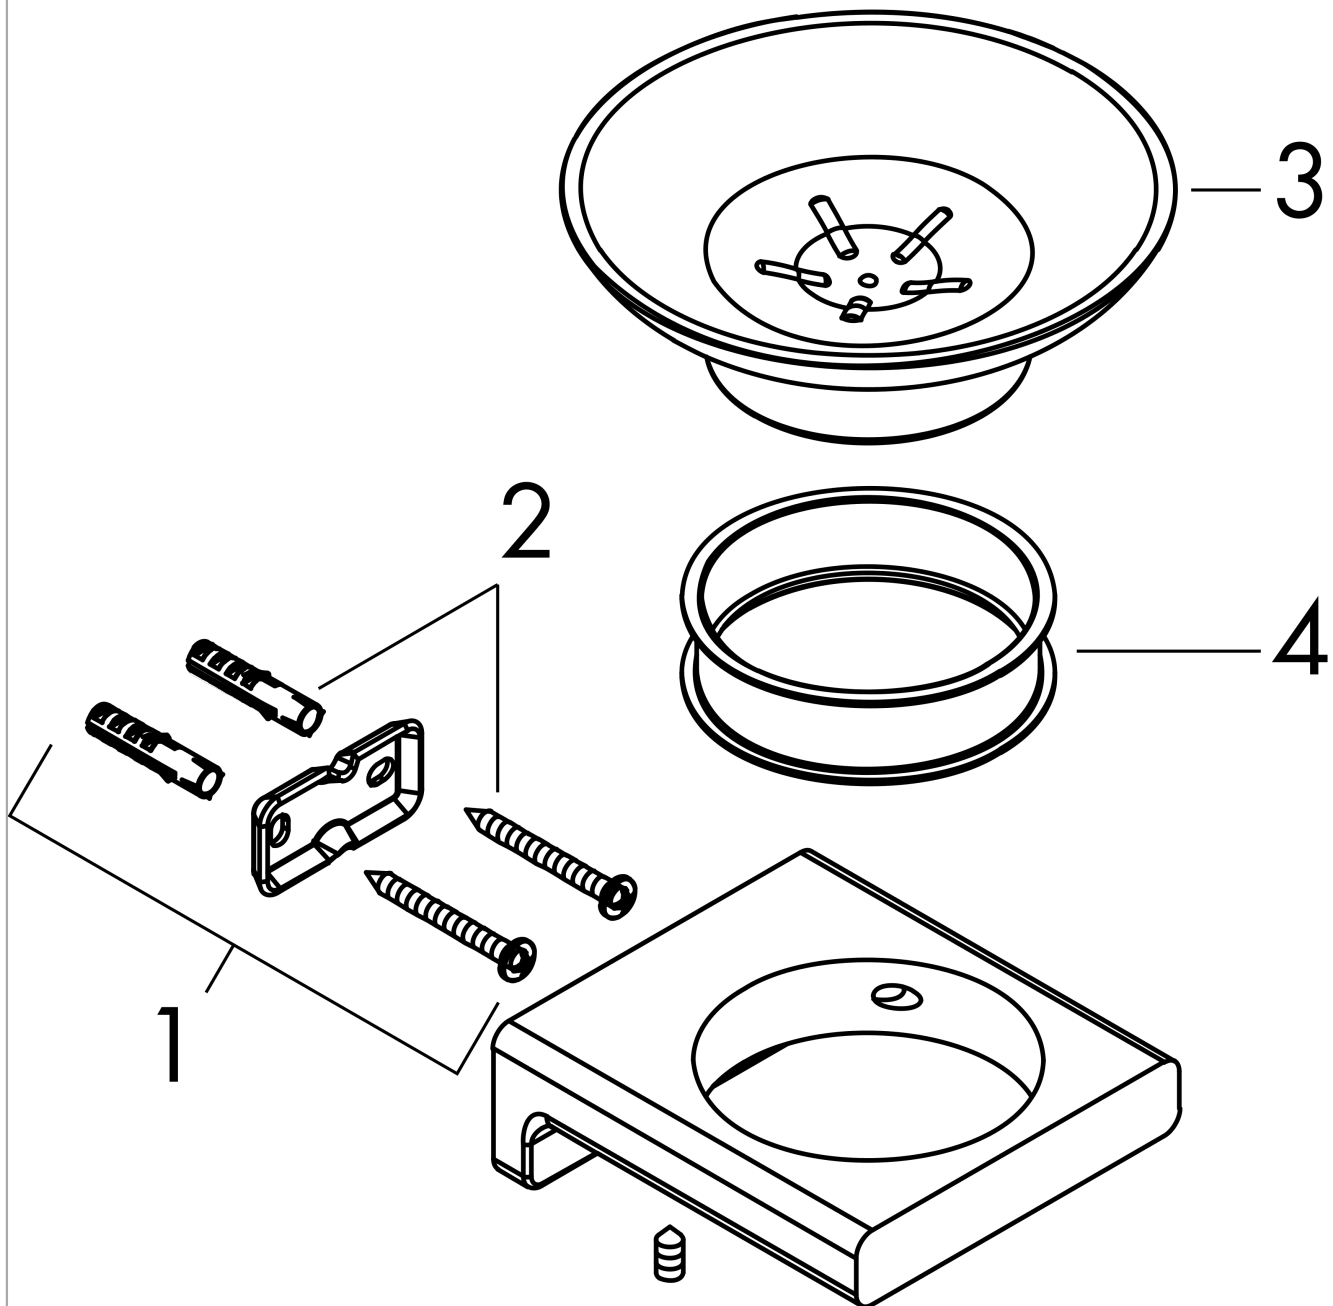

**AddStoris  
Soap Dish**

Finish: **chrome** Part no. : **41746000**

**Description**

**Features**

- Wall-mounted
- Material recess: matt glass
- Metal holder
- With mounting material
- Concealed fastening
- Diameter of drilled hole: 0.23"

**Item details**

List Price \$ 83.00

**Design awards**

reddot winner 2021

**Product image**

**Scale drawing**

AddStoris  
Soap Dish

Finish: chrome Part no. : 41746000

Exploded drawing

Year of production: >04/21

**AddStoris**

**Soap Dish**

Finish: **chrome** Part no. : **41746000**

**Spare parts list**

Year of production: >**04/21**

<b>Pos.</b>	<b>Description</b>	<b>Part no.</b>	<b>Price</b>	<b>PU</b>
1	support element	94165000	-	1
2	mounting set	40915000	-	1
3	soap dish	94170000	-	1
4	plastic ring	94169000	-	1