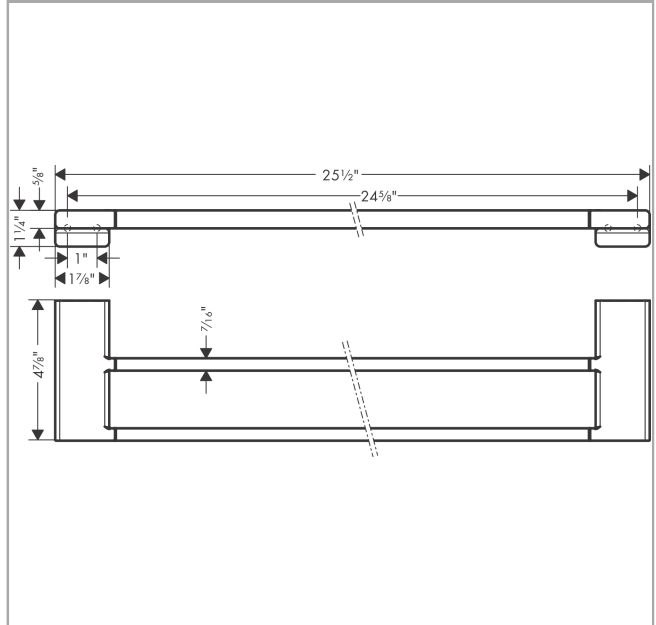

**AddStoris**  
**Double Towel Bar**  
 Finish: **chrome** Part no. : **41743000**

**Description**

**Features**

- Wall-mounted
- Metal
- Metal holder
- With mounting material
- Diameter of drilled hole: 0.23"
- Concealed fastening

**Item details**

List Price \$ 171.00

**Design awards**

reddot winner 2021

**Product image**

**Scale drawing**

**AddStoris**  
**Double Towel Bar**  
 Finish: **chrome** Part no. : **41743000**

Exploded drawing

Year of production: >04/21

**AddStoris**  
**Double Towel Bar**  
 Finish: **chrome** Part no. : **41743000**

**Spare parts list**

Year of production: >**04/21**

| <b>Pos.</b> | <b>Description</b> | <b>Part no.</b> | <b>Price</b> | <b>PU</b> |
|-------------|--------------------|-----------------|--------------|-----------|
| 1           | mounting set       | 40915000        | -            | 1         |