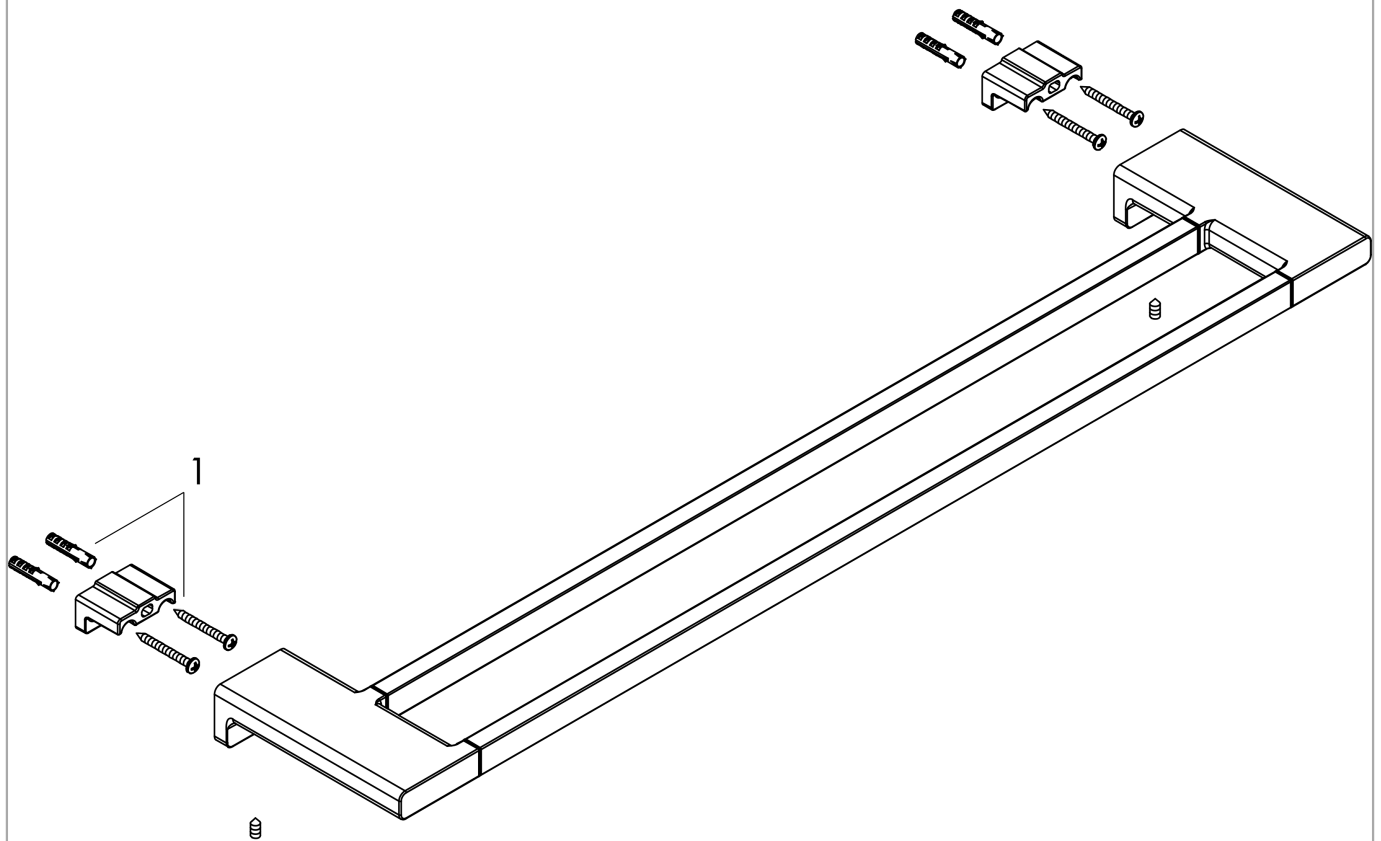

**AddStoris**  
**Double Towel Bar**  
 Finish: **chrome** Part no. : **41743000**

**Description**

**Features**

- Wall-mounted
- Metal
- Metal holder
- With mounting material
- Diameter of drilled hole: 0.23"
- Concealed fastening

**Item details**

List Price \$ 171.00

**Design awards**

reddot winner 2021

**Product image**

**Scale drawing**

**AddStoris**  
**Double Towel Bar**  
 Finish: **chrome** Part no. : **41743000**

Exploded drawing

Year of production: >04/21

**AddStoris**  
**Double Towel Bar**  
 Finish: **chrome** Part no. : **41743000**

**Spare parts list**

Year of production: >**04/21**

| <b>Pos.</b> | <b>Description</b> | <b>Part no.</b> | <b>Price</b> | <b>PU</b> |
|-------------|--------------------|-----------------|--------------|-----------|
| 1           | mounting set       | 40915000        | -            | 1         |