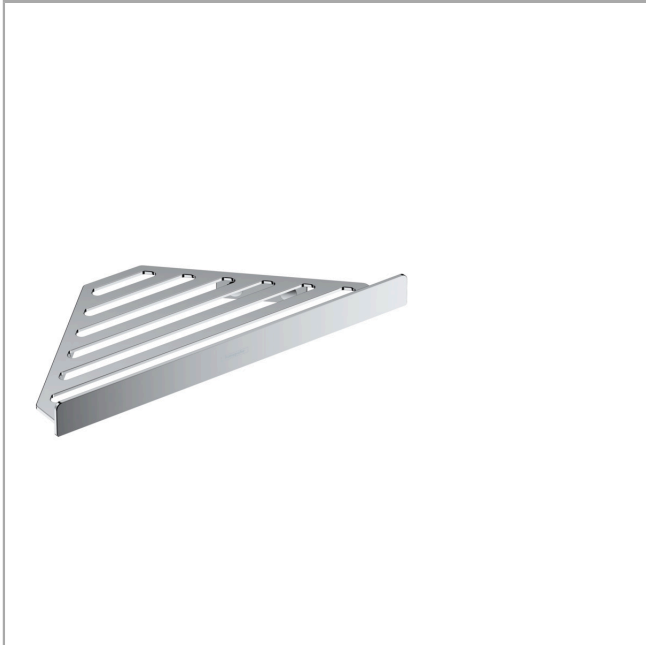

AddStoris
Corner Basket
 Finish: **chrome** Part no. : **41741000**

Description

Features

- Wall-mounted
- Metal holder
- With mounting material
- Concealed fastening
- Diameter of drilled hole: 0.23"
- May also be used as a shelf

Item details

List Price \$ 83.00

Design awards

reddot winner 2021

Product image

Scale drawing

AddStoris
Corner Basket
Finish: chrome Part no. : 41741000

Exploded drawing

Year of production: >04/21

AddStoris
Corner Basket
 Finish: **chrome** Part no. : **41741000**

Spare parts list

Year of production: >04/21

Pos.	Description	Part no.	Price	PU
1	mounting set	40915000	-	1
2	set of covers	94205000	-	1