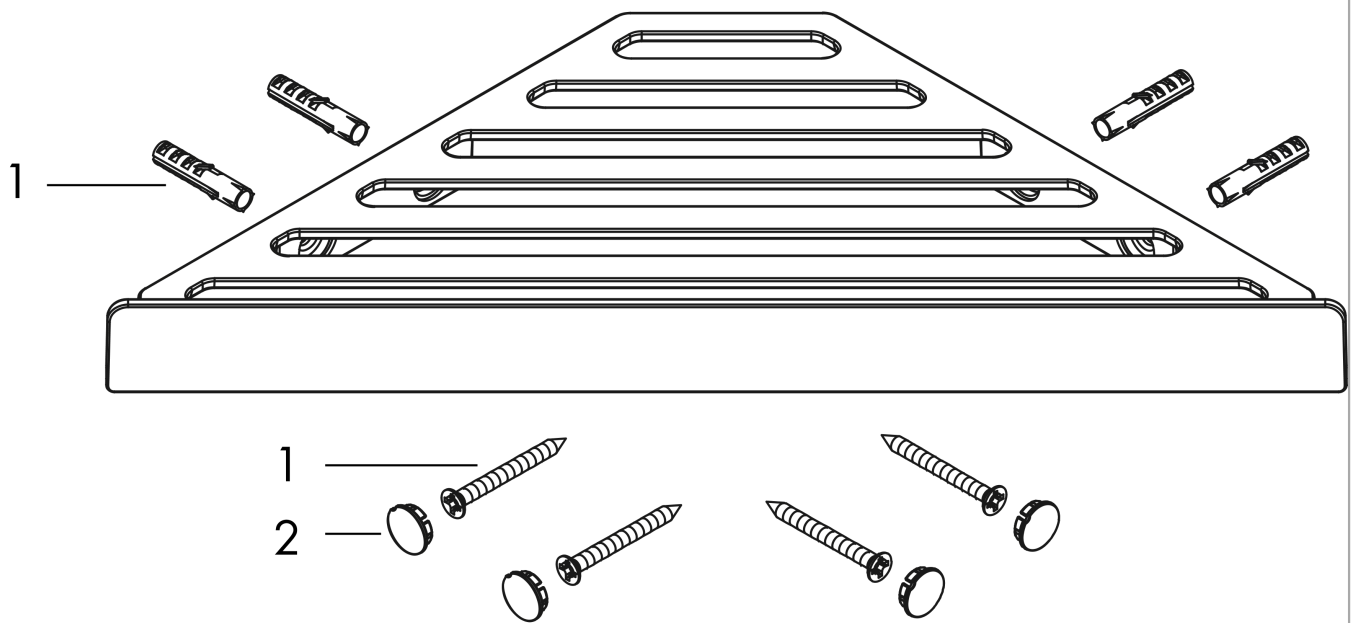

AddStoris
Corner Basket
Finish: chrome Part no. : 41741000

Exploded drawing

Year of production: >04/21

AddStoris
Corner Basket
Finish: **chrome**   Part no. : **41741000**

Spare parts list

Year of production: >04/21

Pos.	Description	Part no.	Price	PU
1	mounting set	40915000	-	1
2	set of covers	94205000	-	1