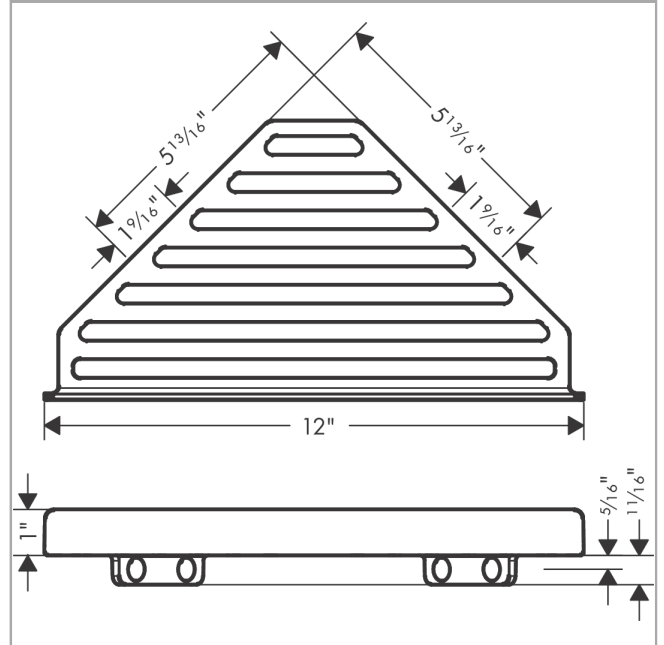

AddStoris
Corner Basket
 Finish: **chrome** Part no. : **41741000**

Description

Features

- Wall-mounted
- Metal holder
- With mounting material
- Concealed fastening
- Diameter of drilled hole: 0.23"
- May also be used as a shelf

Item details

List Price \$ 83.00

Design awards

reddot winner 2021

Product image

Scale drawing

AddStoris
Corner Basket
Finish: chrome Part no. : 41741000

Exploded drawing