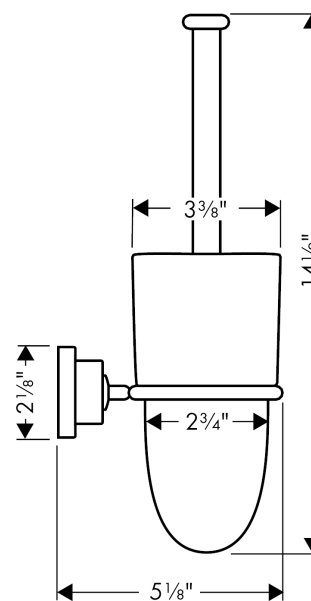

AXOR Citterio
AXOR Citterio Toilet Brush with Holder
Finishes : **chrome** Part no. : **41735000**

Description

Features

- Brush, Cup
- Wall-mounted

Item details

List Price \$ 310.00

Compliance

Product image

Scale drawing

AXOR Citterio
AXOR Citterio Toilet Brush with Holder
Finishes : **chrome** Part no. : **41735000**

Exploded drawing

Year of production: >04/03

AXOR Citterio
AXOR Citterio Toilet Brush with Holder
 Finishes : **chrome** Part no. : **41735000**

Spare parts list

Year of production: >04/03

Pos.	Description	Part no.	Price	PU
1	mounting set	40915000	-	1
2	support element	96341000	-	1
3	glass cup on its own	41085000	-	1
4	stick with brush	40089000	-	1
5	WC-brush white	40088000	-	1
6	plastic ring	97591000	-	1
7	pin	97546000	-	1
8	hexagon socket screw M4x10	97661000	-	1