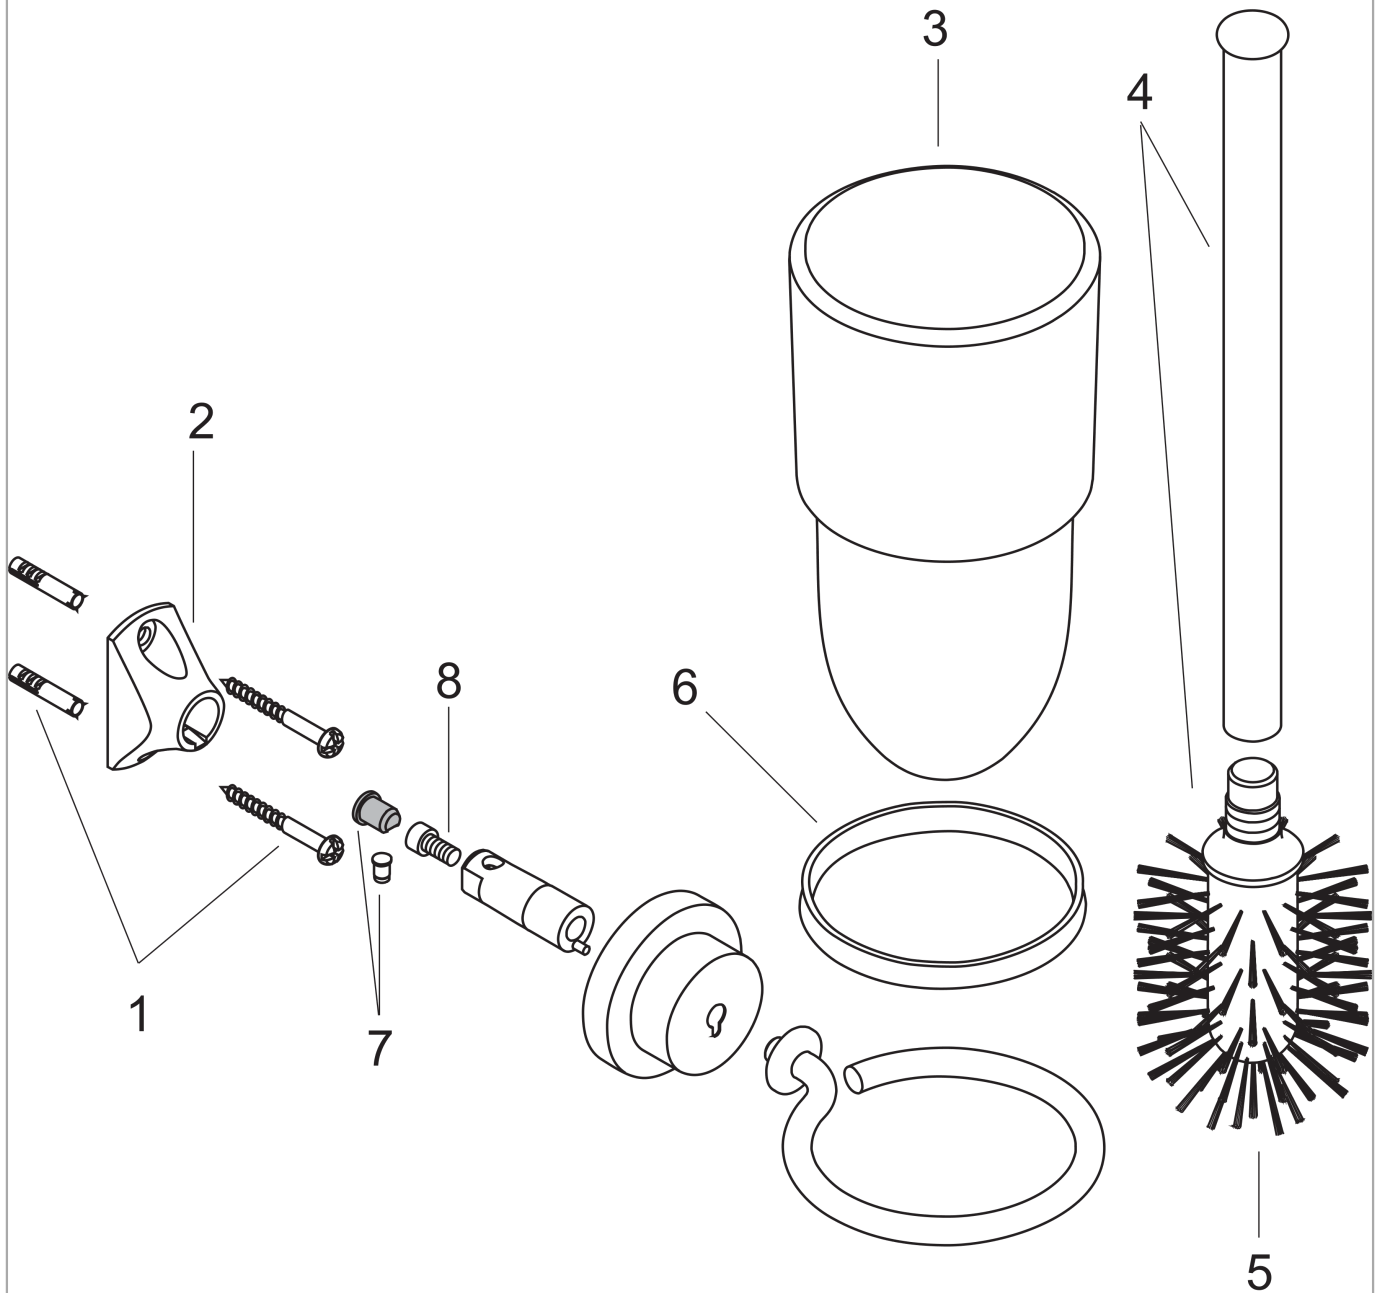

AXOR Citterio
AXOR Citterio Toilet Brush with Holder
Finishes : **chrome** Part no. : **41735000**

Description

Features

- Brush, Cup
- Wall-mounted

Item details

List Price \$ 310.00

Compliance

Product image

Scale drawing

AXOR Citterio
AXOR Citterio Toilet Brush with Holder
Finishes : **chrome** Part no. : **41735000**

Exploded drawing

Year of production: >04/03

AXOR Citterio
AXOR Citterio Toilet Brush with Holder
 Finishes : **chrome** Part no. : **41735000**

Spare parts list

Year of production: >04/03

Pos.	Description	Part no.	Price	PU
1	mounting set	40915000	-	1
2	support element	96341000	-	1
3	glass cup on its own	41085000	-	1
4	stick with brush	40089000	-	1
5	WC-brush white	40088000	-	1
6	plastic ring	97591000	-	1
7	pin	97546000	-	1
8	hexagon socket screw M4x10	97661000	-	1