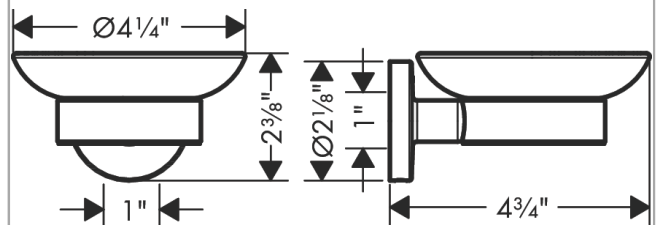

**Logis Universal  
Soap Dish**

Finish: **chrome** Part no. : **41715000**

**Description**

**Features**

- Wall-mounted
- Material recess: matt glass
- Metal holder
- With mounting material
- Concealed fastening
- Diameter of drilled hole: 0.23"

**Item details**

List Price \$ 51.00

**Product image**

**Scale drawing**

Logis Universal  
Soap Dish

Finish: **chrome** Part no. : **41715000**

Exploded drawing

Year of production: >04/18

**Logis Universal  
Soap Dish**

Finish: **chrome**    Part no. : **41715000**

**Spare parts list**

Year of production: >**04/18**

<b>Pos.</b>	<b>Description</b>	<b>Part no.</b>	<b>Price</b>	<b>PU</b>
1	support element	94318000	-	1
2	mounting set	40915000	-	1