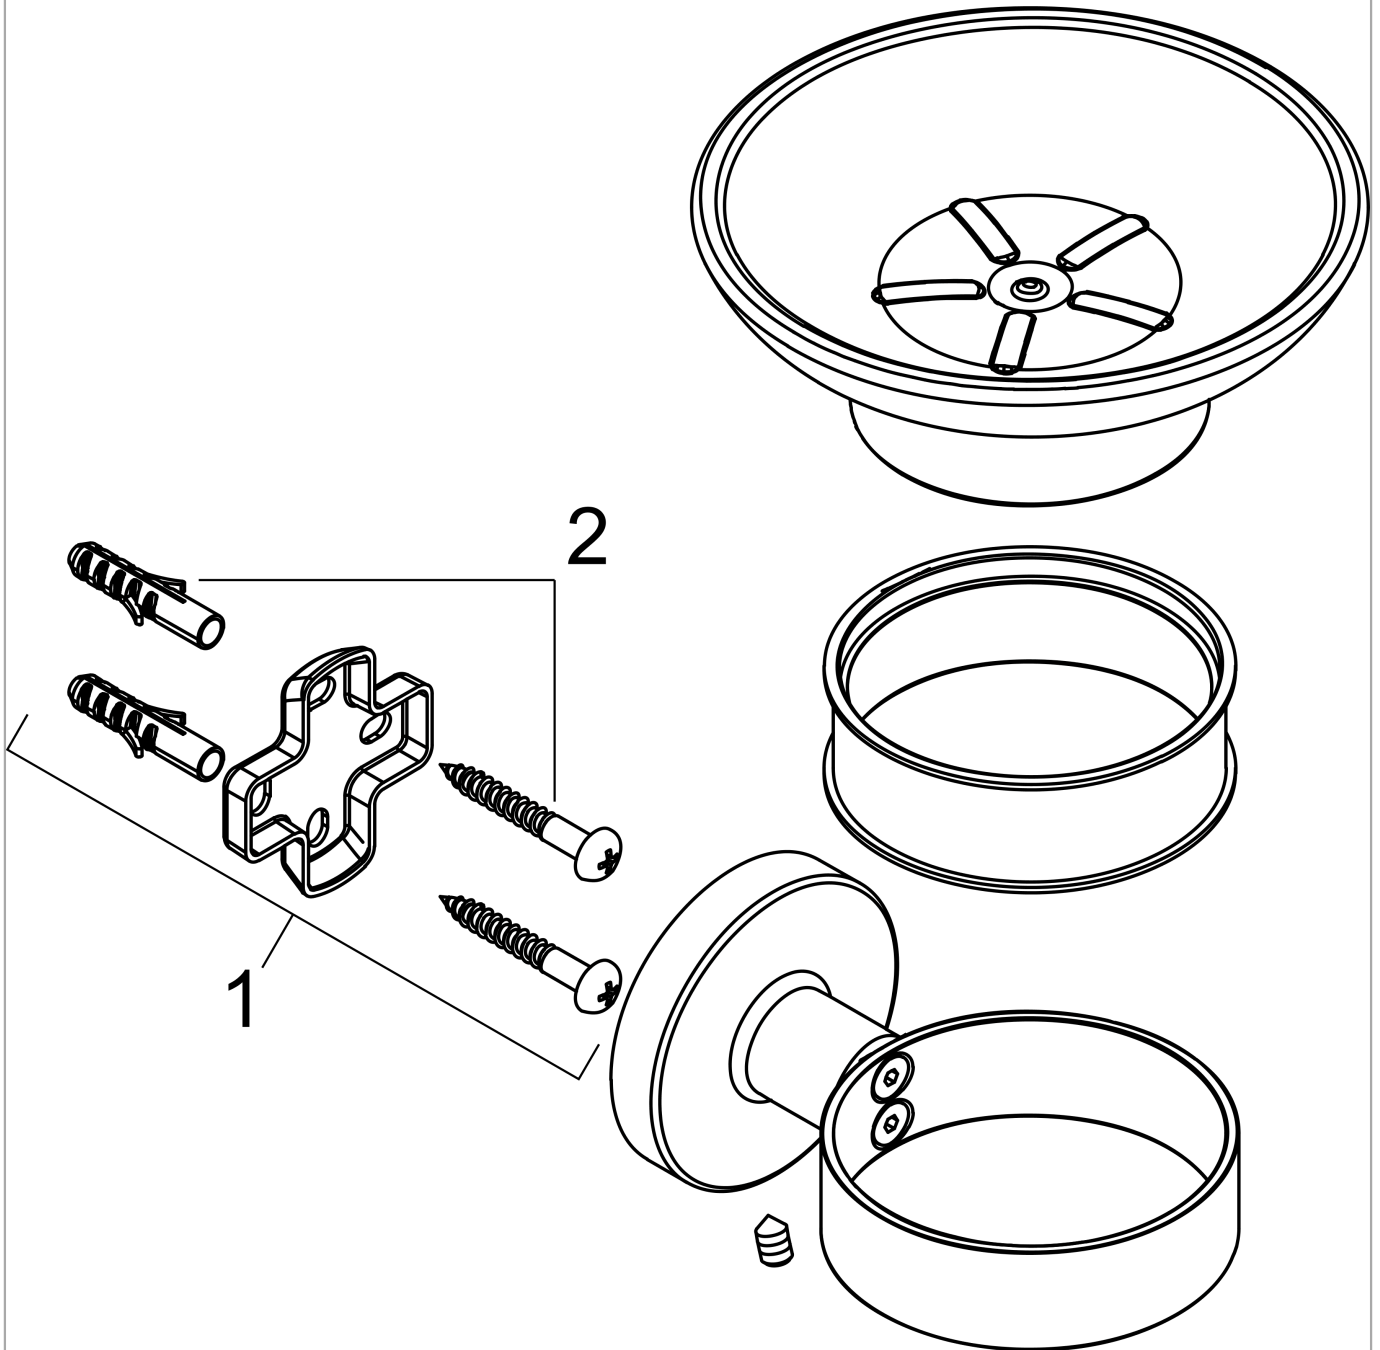

**Logis Universal  
Soap Dish**

Finish: **chrome** Part no. : **41715000**

**Description**

**Features**

- Wall-mounted
- Material recess: matt glass
- Metal holder
- With mounting material
- Concealed fastening
- Diameter of drilled hole: 0.23"

**Item details**

List Price \$ 51.00

**Product image**

**Scale drawing**

Logis Universal  
Soap Dish

Finish: **chrome** Part no. : **41715000**

Exploded drawing

Year of production: >04/18

**Logis Universal  
Soap Dish**

Finish: **chrome**    Part no. : **41715000**

**Spare parts list**

Year of production: >**04/18**

<b>Pos.</b>	<b>Description</b>	<b>Part no.</b>	<b>Price</b>	<b>PU</b>
1	support element	94318000	-	1
2	mounting set	40915000	-	1