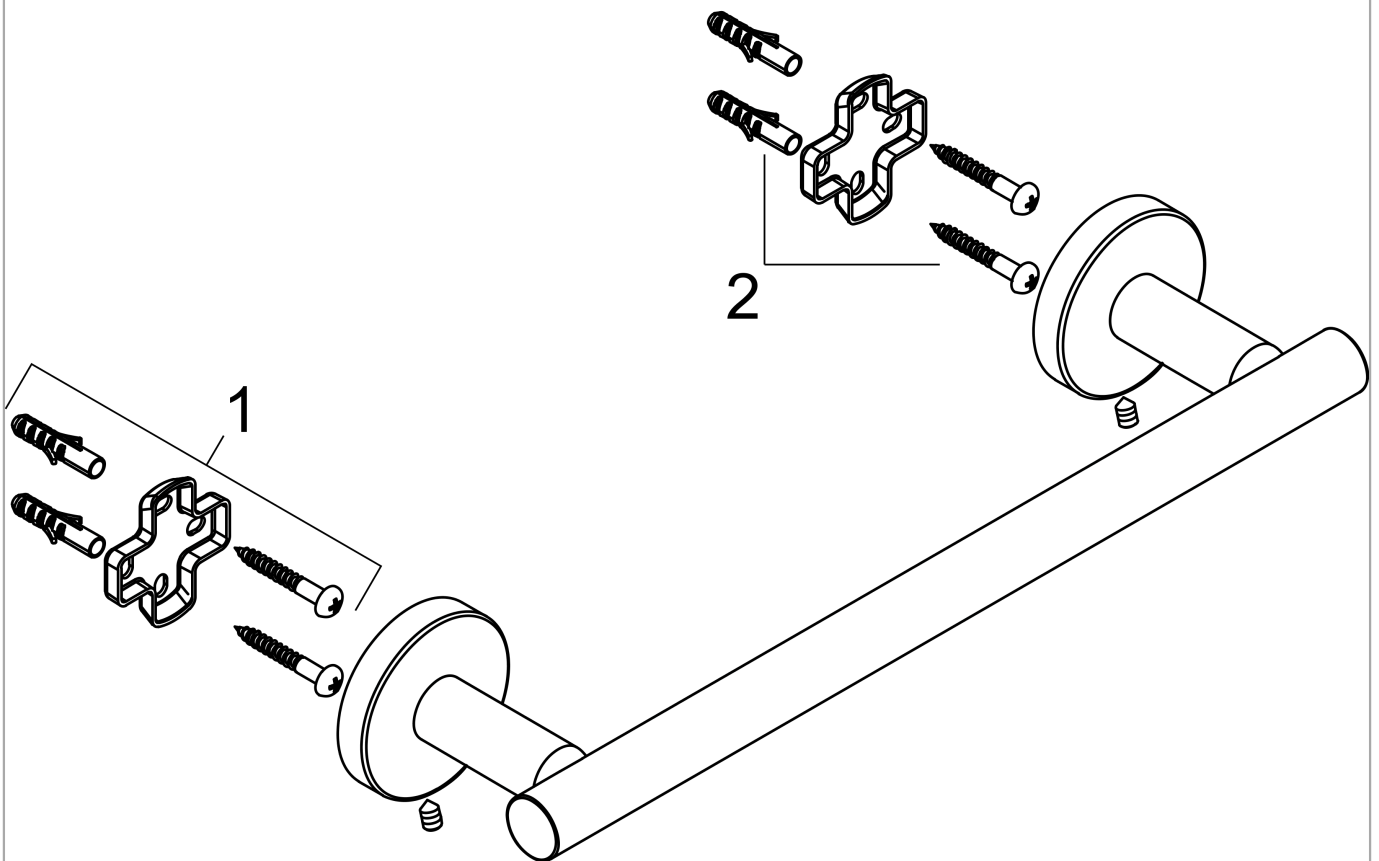

**Logis Universal
Towel Bar, 12"**

Finish: **chrome** Part no. : **41713000**

Description

Features

- Wall-mounted
- Brass
- Metal holder
- With mounting material
- Concealed fastening
- Diameter of drilled hole: 0.23"

Item details

List Price \$ 101.00

Product image

Scale drawing

**Logis Universal
Towel Bar, 12"**

Finish: **chrome** Part no. : **41713000**

Exploded drawing

Year of production: >04/18

**Logis Universal
Towel Bar, 12"**

Finish: **chrome** Part no. : **41713000**

Spare parts list

Year of production: >**04/18**

Pos.	Description	Part no.	Price	PU
1	support element	94318000	-	1