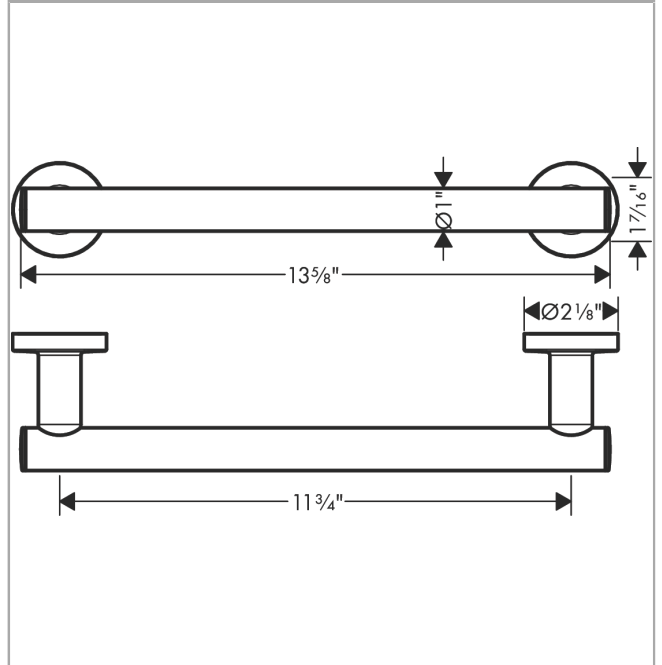

**Logis Universal
Towel Bar, 12"**

Finish: **chrome** Part no. : **41713000**

Description

Features

- Wall-mounted
- Brass
- Metal holder
- With mounting material
- Concealed fastening
- Diameter of drilled hole: 0.23"

Item details

List Price \$ 101.00

Product image

Scale drawing

**Logis Universal
Towel Bar, 12"**

Finish: **chrome** Part no. : **41713000**

Exploded drawing

Year of production: >04/18

**Logis Universal
Towel Bar, 12"**

Finish: **chrome** Part no. : **41713000**

Spare parts list

Year of production: >**04/18**

Pos.	Description	Part no.	Price	PU
1	support element	94318000	-	1