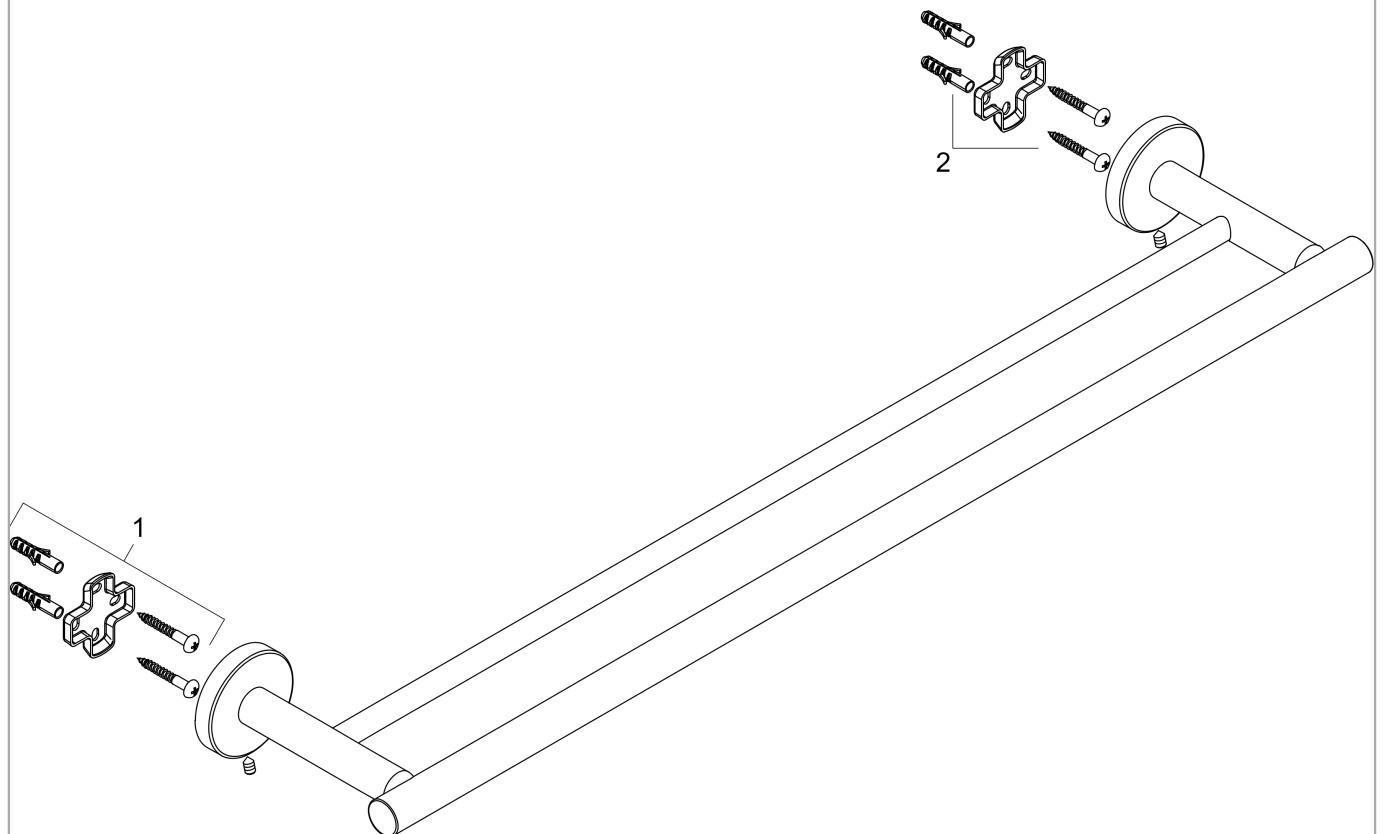

**Logis Universal
Dual Towel Bar**

Finish: **chrome** Part no. : **41712000**

Description

Features

- Wall-mounted
- Brass
- Metal holder
- Fixed
- With mounting material
- Diameter of drilled hole: 0.23"
- Concealed fastening

Item details

List Price \$ 101.00

Product image

Scale drawing

**Logis Universal
Dual Towel Bar**

Finish: **chrome** Part no. : **41712000**

Exploded drawing

Year of production: >04/18

**Logis Universal
Dual Towel Bar**

Finish: **chrome** Part no. : **41712000**

Spare parts list

Year of production: >**04/18**

Pos.	Description	Part no.	Price	PU
1	support element	94318000	-	1
2	mounting set	40915000	-	1