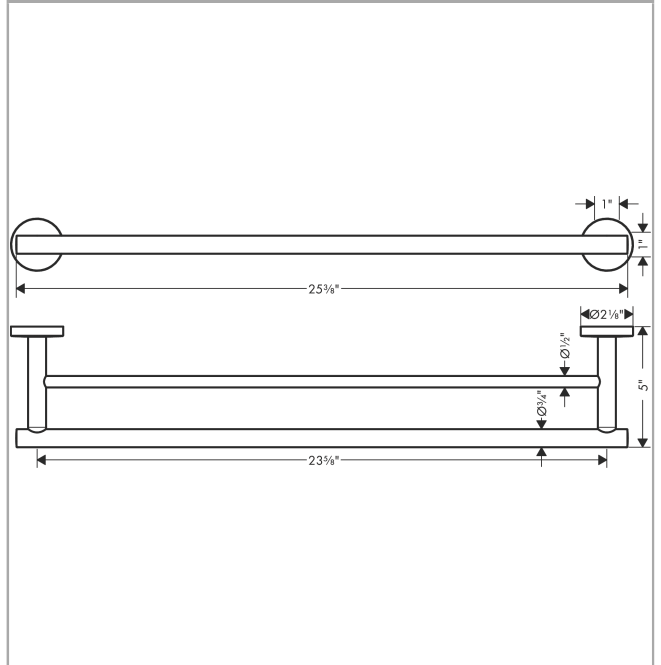

**Logis Universal
Dual Towel Bar**

Finish: **chrome** Part no. : **41712000**

Description

Features

- Wall-mounted
- Brass
- Metal holder
- Fixed
- With mounting material
- Diameter of drilled hole: 0.23"
- Concealed fastening

Item details

List Price \$ 101.00

Product image

Scale drawing

**Logis Universal
Dual Towel Bar**

Finish: **chrome** Part no. : **41712000**

Exploded drawing

Year of production: >04/18

**Logis Universal
Dual Towel Bar**

Finish: **chrome** Part no. : **41712000**

Spare parts list

Year of production: >**04/18**

Pos.	Description	Part no.	Price	PU
1	support element	94318000	-	1
2	mounting set	40915000	-	1