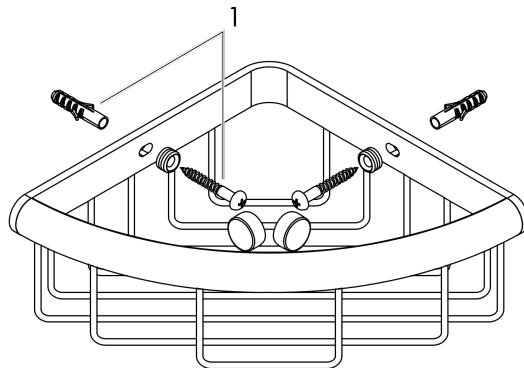

**Logis Universal
Corner Shower Basket**

Finish: **chrome** Part no. : **41710000**

Description

Features

- Wall-mounted
- Metal holder
- With mounting material
- Concealed fastening
- Diameter of drilled hole: 0.23"

Item details

List Price \$ 70.00

Product image

Scale drawing

**Logis Universal
Corner Shower Basket**

Finish: **chrome** Part no. : **41710000**

Exploded drawing

Year of production: **>04/18**

**Logis Universal
Corner Shower Basket**

Finish: **chrome** Part no. : **41710000**

Spare parts list

Year of production: >04/18

Pos.	Description	Part no.	Price	PU
1	mounting set	40915000	-	1