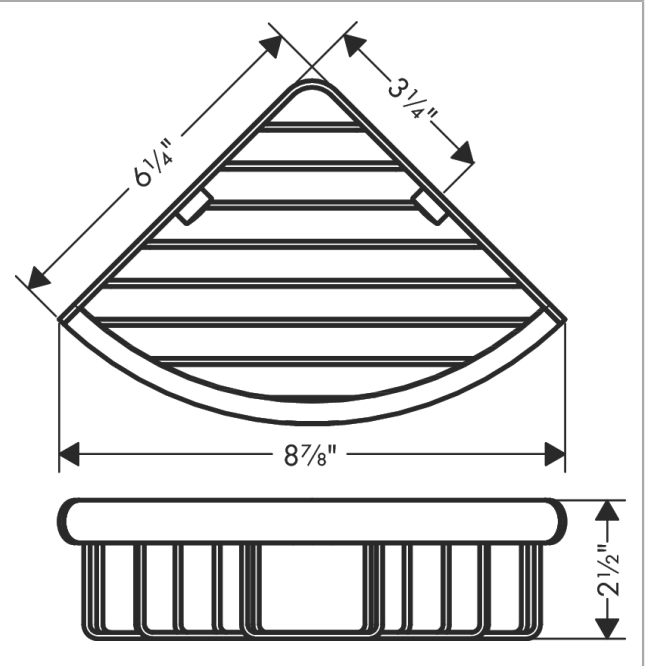

**Logis Universal
Corner Shower Basket**

Finish: **chrome** Part no. : **41710000**

Description

Features

- Wall-mounted
- Metal holder
- With mounting material
- Concealed fastening
- Diameter of drilled hole: 0.23"

Item details

List Price \$ 70.00

Product image

Scale drawing

**Logis Universal
Corner Shower Basket**

Finish: **chrome** Part no. : **41710000**

Exploded drawing

Year of production: **>04/18**