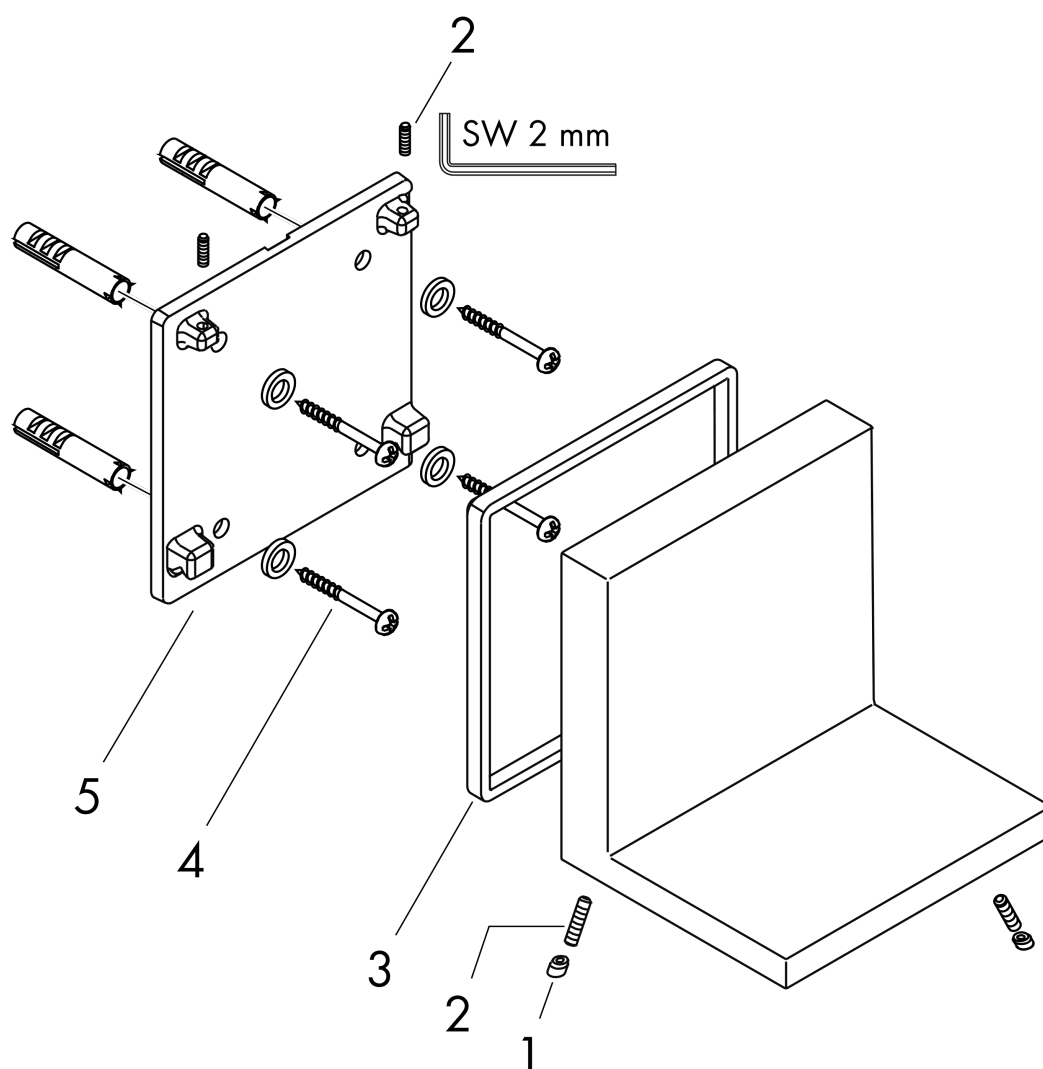

AXOR ShowerSolutions
Shelf 10" x 5"
Finishes : **chrome**   Part no. : **40873000**

Exploded drawing

Year of production: >01/09

AXOR ShowerSolutions

Shelf 10" x 5"

Finishes : **chrome**   Part no. : **40873000**

Spare parts list

Year of production: >01/09

Pos.	Description	Part no.	Price	PU
1	screw cover	96338000	-	1
2	hollow set screw M4x16	97663000	-	1
3	seal	97737000	-	1
4	mounting set	96179000	-	1
5	support element	95312000	-	1