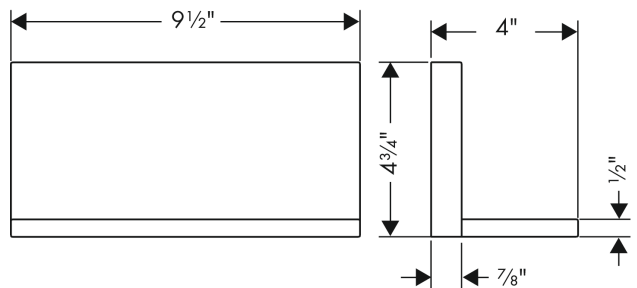

Scale drawing