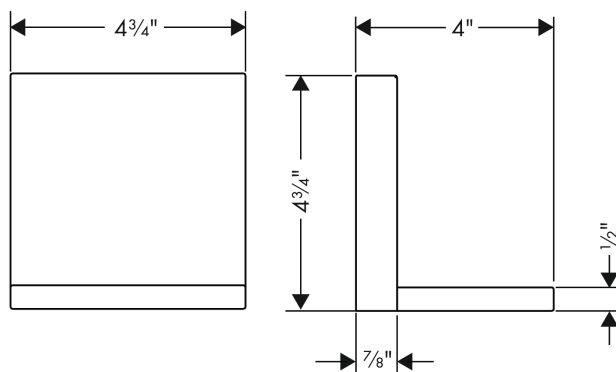

AXOR ShowerCollection

AXOR ShowerCollection Shower Shelf Trim, 5"x5"

Finishes : **chrome** Part no. : **40872000**

Description

Features

- when positioning the shelf between waterconducting parts (no.10755000, no.10751000, no.10942000, no.10972000, no.10651000, no.28491000) in joined installation (10mm distance), it is recommended to use basic set no.40877180
- suitable for installation with or without basic set # 40877180
- for use with either vertical or horizontal installation of the basic set

Item details

List Price \$ 530.00

Compliance

Product image

Scale drawing

AXOR ShowerCollection
AXOR ShowerCollection Shower Shelf Trim, 5"x5"
Finishes : **chrome** Part no. : **40872000**

Exploded drawing

Year of production: >01/09

AXOR ShowerCollection

AXOR ShowerCollection Shower Shelf Trim, 5"x5"

Finishes : **chrome** Part no. : **40872000**

Spare parts list

Year of production: >01/09

Pos.	Description	Part no.	Price	PU
1	screw cover	96338000	-	1
2	hollow set screw M4x16	97663000	-	1
3	seal	97737000	-	1
4	mounting set	96179000	-	1
5	support element	95312000	-	1