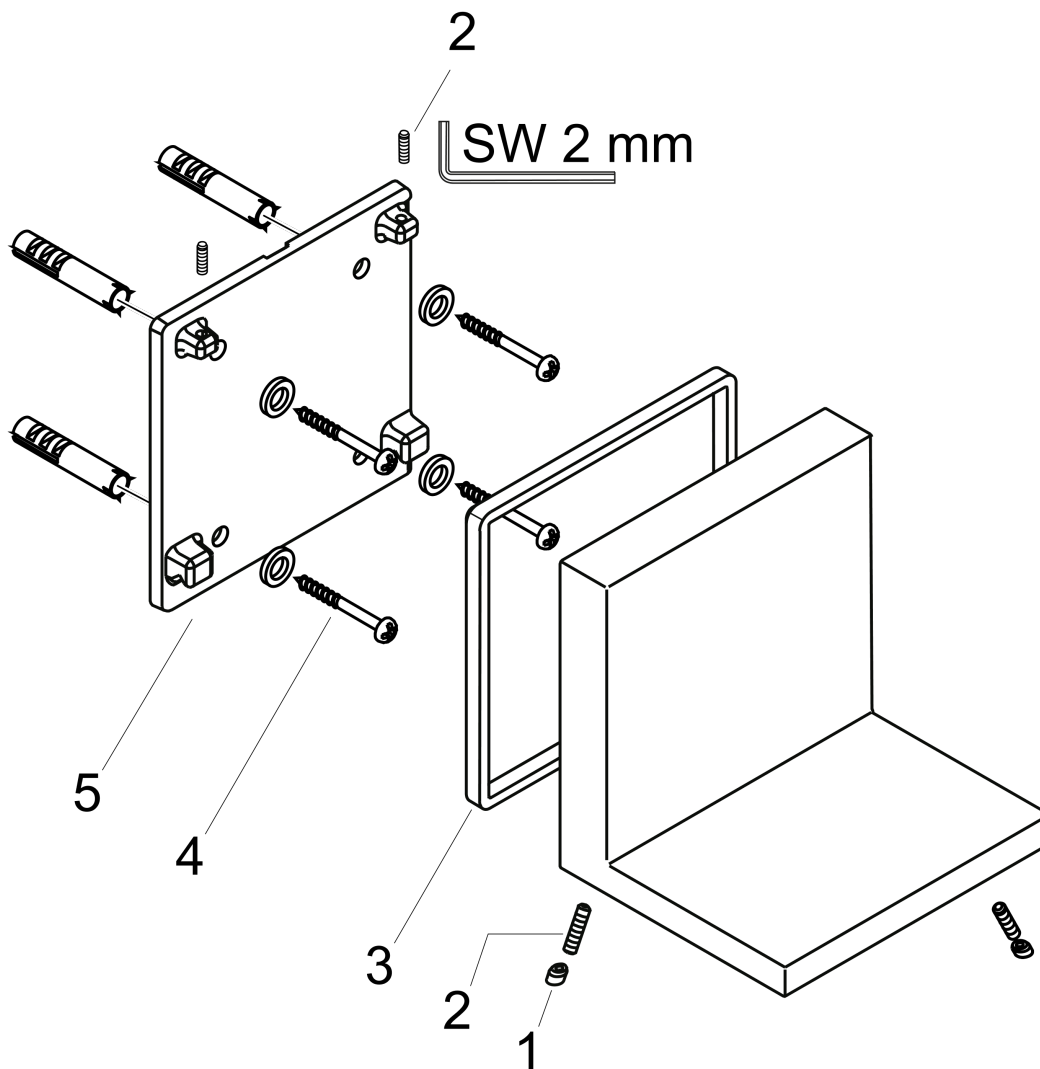

AXOR ShowerCollection

AXOR ShowerCollection Shower Shelf Trim, 5"x5"

Finishes : **chrome** Part no. : **40872000**

Description

Features

- when positioning the shelf between waterconducting parts (no.10755000, no.10751000, no.10942000, no.10972000, no.10651000, no.28491000) in joined installation (10mm distance), it is recommended to use basic set no.40877180
- suitable for installation with or without basic set # 40877180
- for use with either vertical or horizontal installation of the basic set

Item details

List Price \$ 530.00

Compliance

Product image

Scale drawing

AXOR ShowerCollection
AXOR ShowerCollection Shower Shelf Trim, 5"x5"
Finishes : **chrome** Part no. : **40872000**

Exploded drawing

Year of production: >01/09

AXOR ShowerCollection

AXOR ShowerCollection Shower Shelf Trim, 5"x5"

Finishes : **chrome** Part no. : **40872000**

Spare parts list

Year of production: >01/09

Pos.	Description	Part no.	Price	PU
1	screw cover	96338000	-	1
2	hollow set screw M4x16	97663000	-	1
3	seal	97737000	-	1
4	mounting set	96179000	-	1
5	support element	95312000	-	1